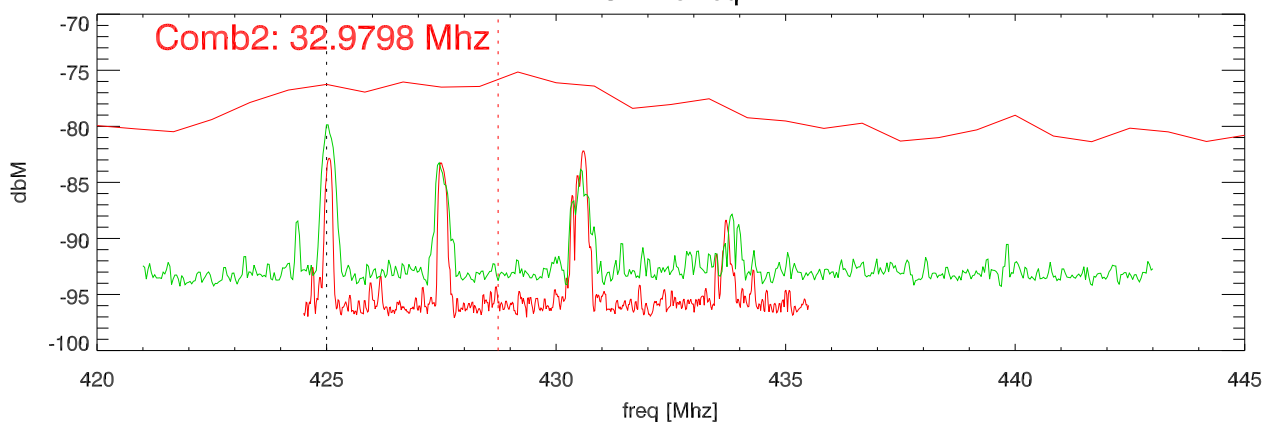

06apr11 AC_iLON_SmartServer rfi test. probe 902

SPD vs freq

SPD vs freq

06apr11 AC_iLON_SmartServer rfi test. hifreq probe 902

SPD vs freq

SPD vs freq

06apr11 hiresolution spectra. probe 902

Comb1: 25.0 Mhz

SPD vs freq

SPD vs freq

SPD vs freq