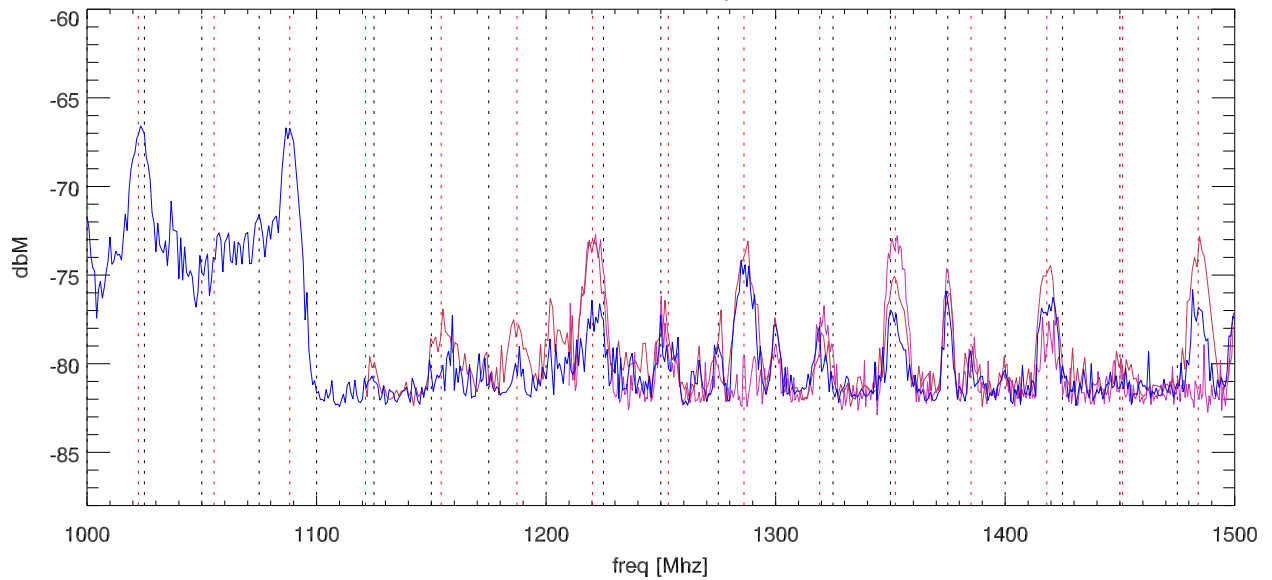

06apr11 AC_iLON_SmartServer rfi test. probe 902

SPD vs freq

SPD vs freq

06apr11 AC_iLON_SmartServer rfi test. hifreq probe 902

SPD vs freq

SPD vs freq

06apr11 hiresolution spectra. probe 902

Comb1: 25.0 Mhz

SPD vs freq

SPD vs freq

SPD vs freq