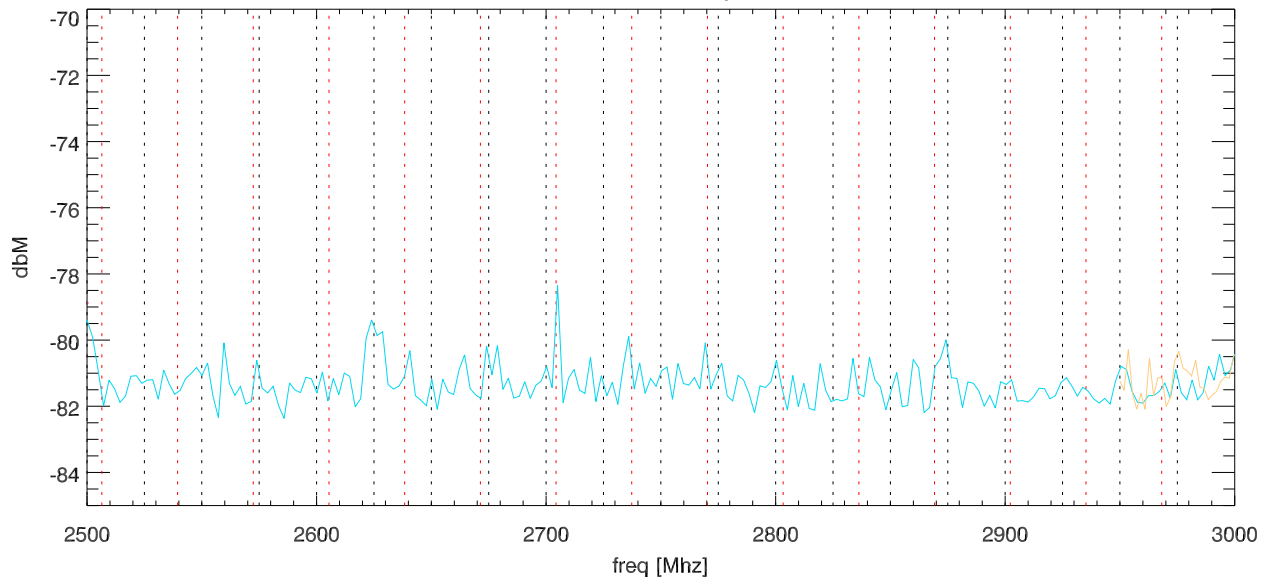

06apr11 AC_iLON_SmartServer rfi test. probe 902

SPD vs freq

SPD vs freq

06apr11 AC_iLON_SmartServer rfi test. hifreq probe 902

SPD vs freq

SPD vs freq

06apr11 hiresolution spectra. probe 902

Comb1: 25.0 Mhz

SPD vs freq

SPD vs freq

SPD vs freq