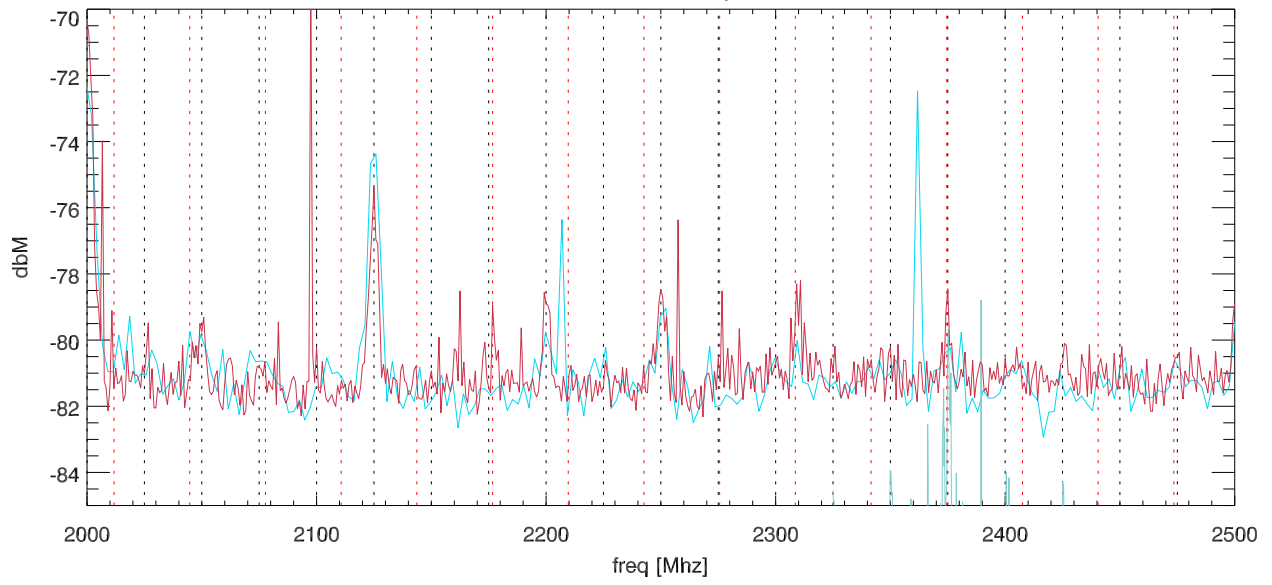

06apr11 AC_iLON_SmartServer rfi test. probe 902

SPD vs freq

SPD vs freq

06apr11 AC_iLON_SmartServer rfi test. hifreq probe 902

SPD vs freq

SPD vs freq

06apr11 hiresolution spectra. probe 902

Comb1: 25.0 Mhz

SPD vs freq

SPD vs freq

SPD vs freq