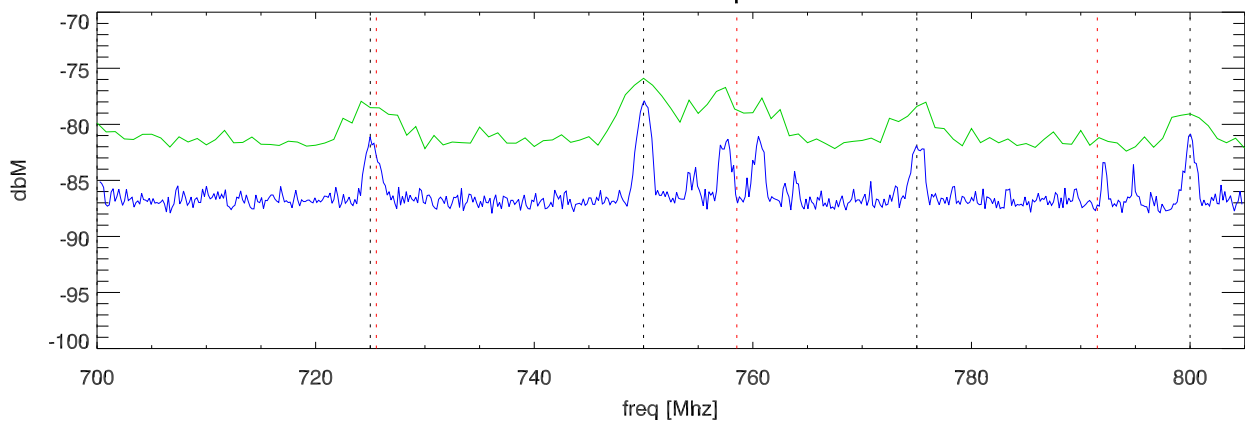

06apr11 AC_iLON_SmartServer rfi test. probe 902

SPD vs freq

SPD vs freq

06apr11 AC_iLON_SmartServer rfi test. hifreq probe 902

SPD vs freq

SPD vs freq

06apr11 hiresolution spectra. probe 902

Comb1: 25.0 Mhz

SPD vs freq

SPD vs freq

SPD vs freq