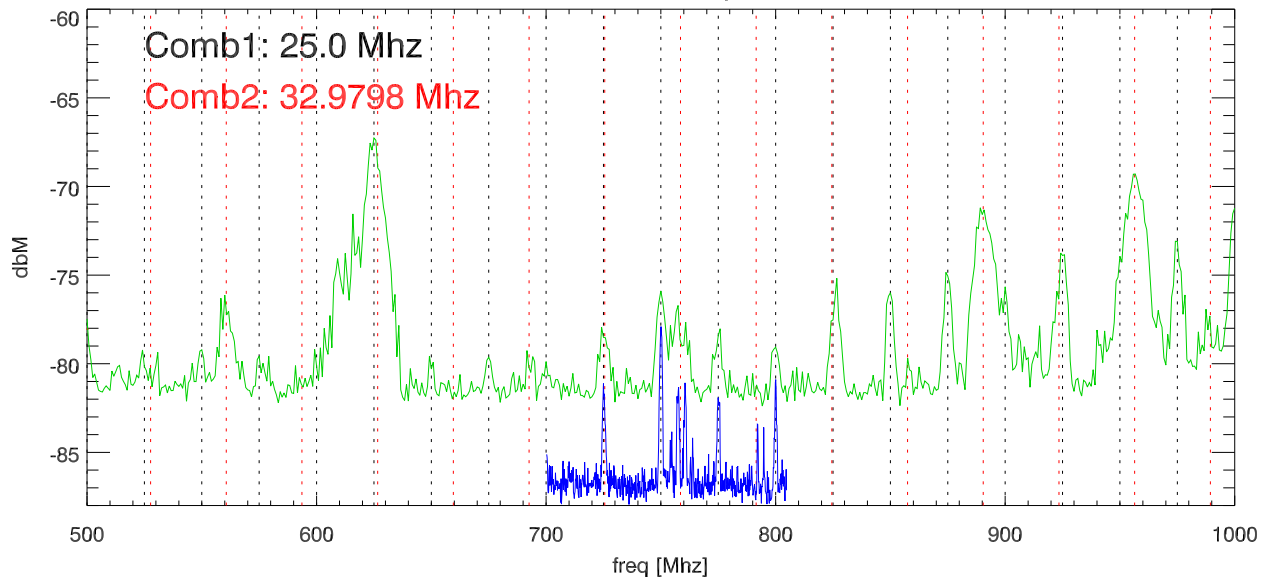

06apr11 AC_iLON_SmartServer rfi test. probe 902

SPD vs freq

SPD vs freq

06apr11 AC_iLON_SmartServer rfi test. hifreq probe 902

SPD vs freq

SPD vs freq

06apr11 hiresolution spectra. probe 902

Comb1: 25.0 Mhz

SPD vs freq

SPD vs freq

SPD vs freq