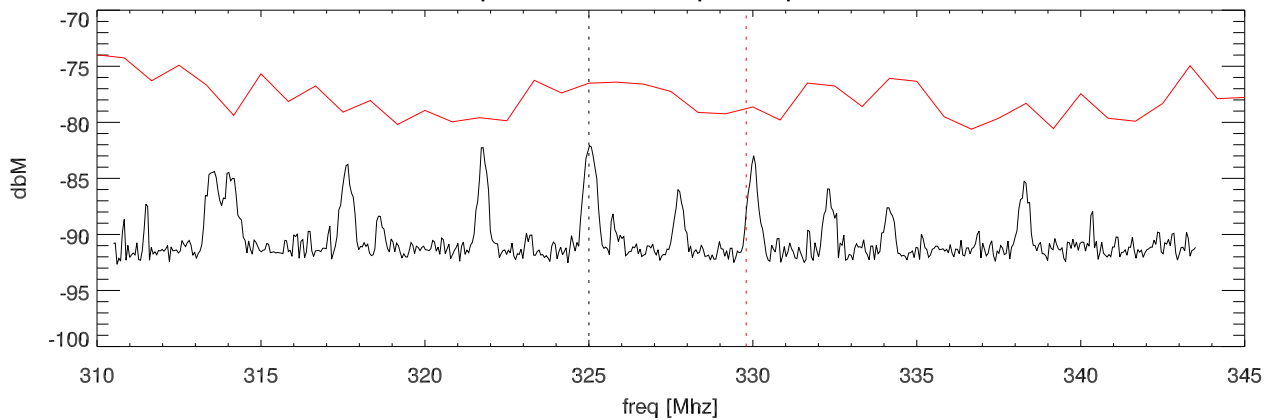

06apr11 AC_iLON_SmartServer rfi test. probe 902

SPD vs freq

SPD vs freq

06apr11 AC_iLON_SmartServer rfi test. hifreq probe 902

SPD vs freq

SPD vs freq

06apr11 hiresolution spectra. probe 902

Comb1: 25.0 Mhz

SPD vs freq

SPD vs freq

SPD vs freq