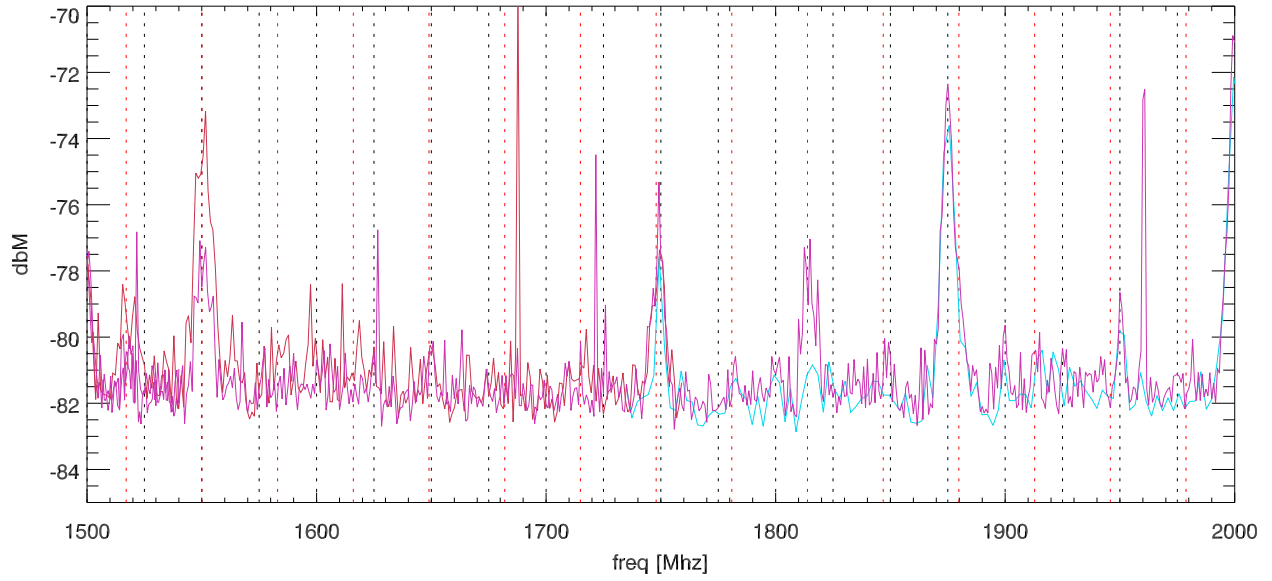

06apr11 AC_iLON_SmartServer rfi test. probe 902

SPD vs freq

SPD vs freq

06apr11 AC_iLON_SmartServer rfi test. hifreq probe 902

SPD vs freq

SPD vs freq

06apr11 hiresolution spectra. probe 902

Comb1: 25.0 Mhz

SPD vs freq

SPD vs freq

SPD vs freq