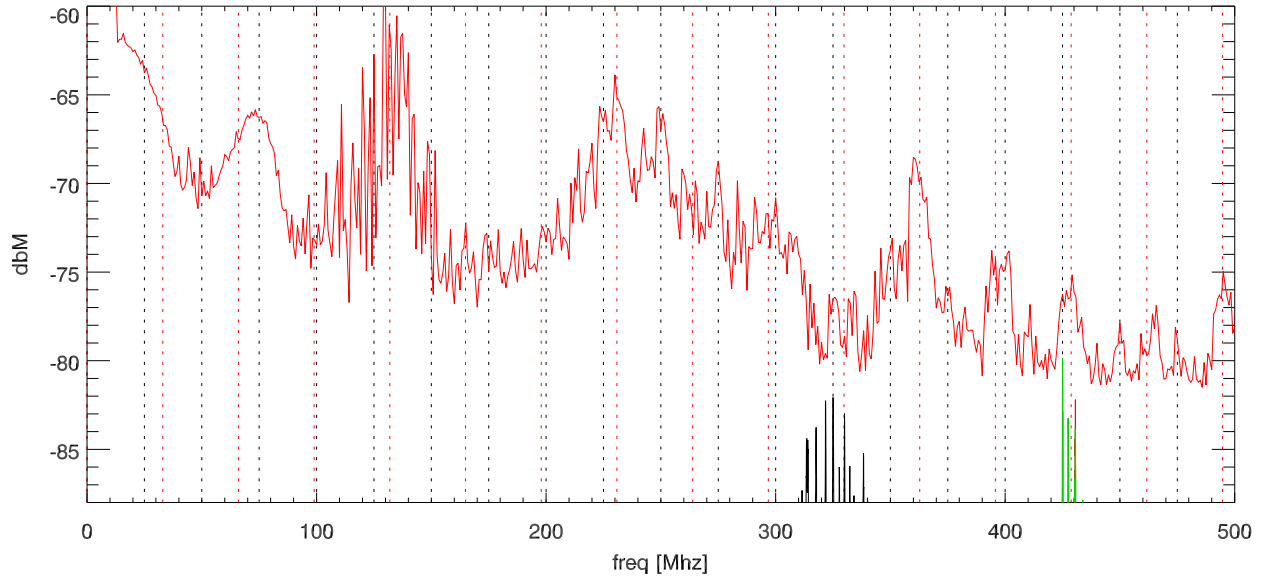

06apr11 AC_iLON_SmartServer rfi test. probe 902

SPD vs freq

SPD vs freq

06apr11 AC_iLON_SmartServer rfi test. hifreq probe 902

SPD vs freq

SPD vs freq

06apr11 hiresolution spectra. probe 902

Comb1: 25.0 Mhz

SPD vs freq

SPD vs freq

SPD vs freq