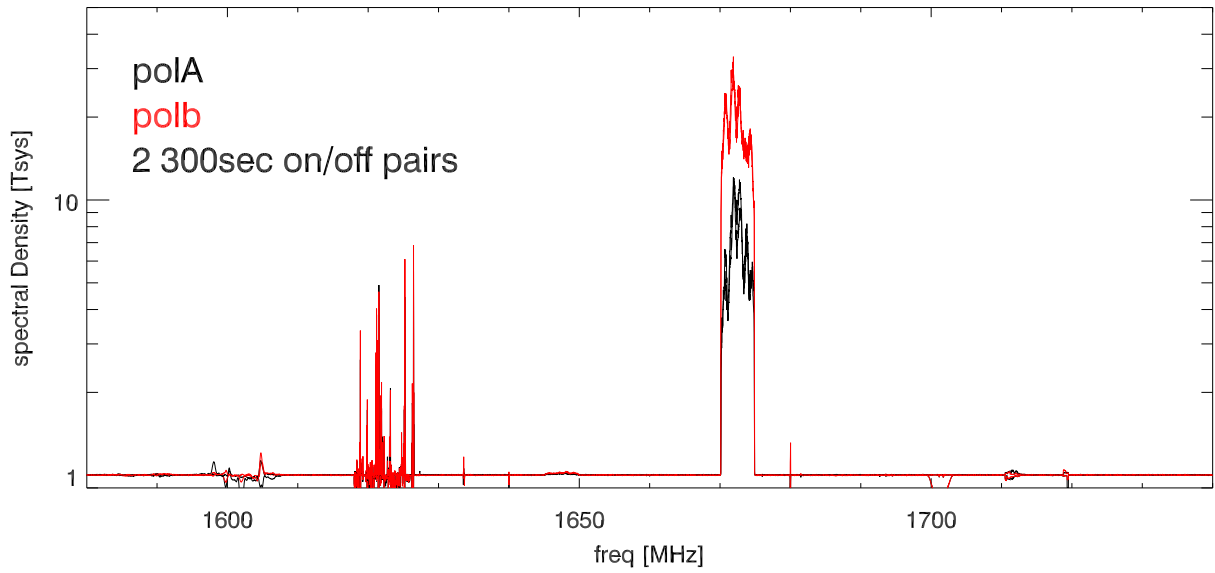

06oct15 lbw on/off. ysquared 1672.5 rfi test (160 MhzBw)

blowup (linear scale)

Avg onoff pairs and pols

06oct15 lbw on/off. ysquared 1672.5 rfi test (80 MHzBw)

blowup (linear scale)

Avg onoff pairs and pols

06oct15 lbw on/off. ysquared 1672.5 rfi test (16 MHzBw)

blowup (linear scale)

Avg onoff pairs and polys