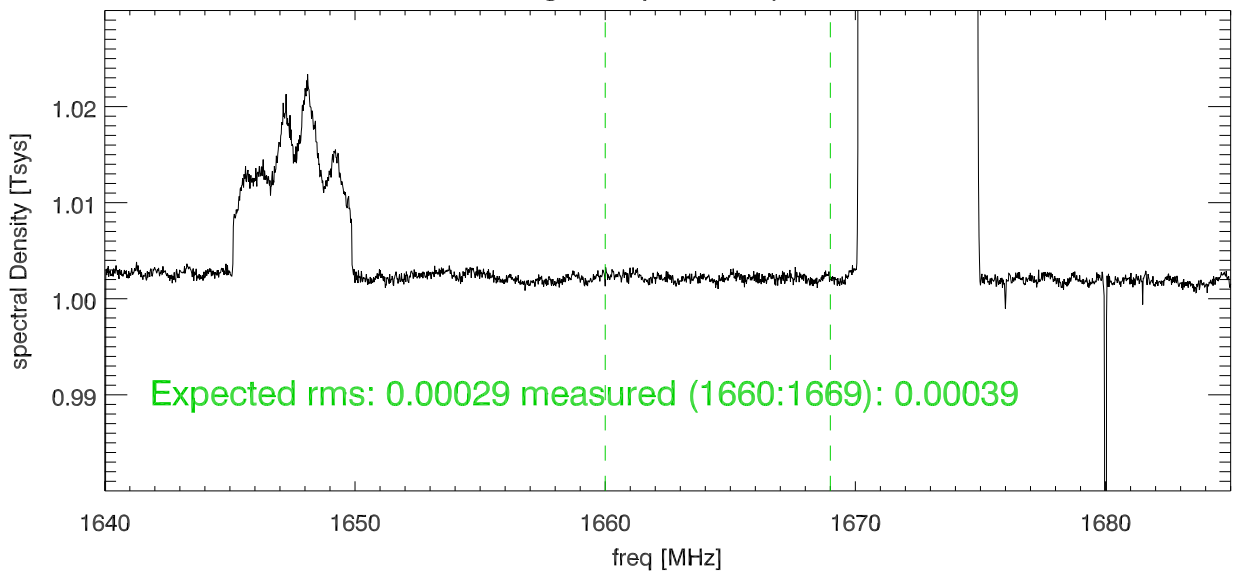

06oct15 lbw on/off. ysquared 1672.5 rfi test (160 MhzBw)

blowup (linear scale)

Avg onoff pairs and pols

06oct15 lbw on/off. ysquared 1672.5 rfi test (80 MHzBw)

blowup (linear scale)

Avg onoff pairs and pols

06oct15 lbw on/off. ysquared 1672.5 rfi test (16 MHzBw)

blowup (linear scale)

Avg onoff pairs and polys