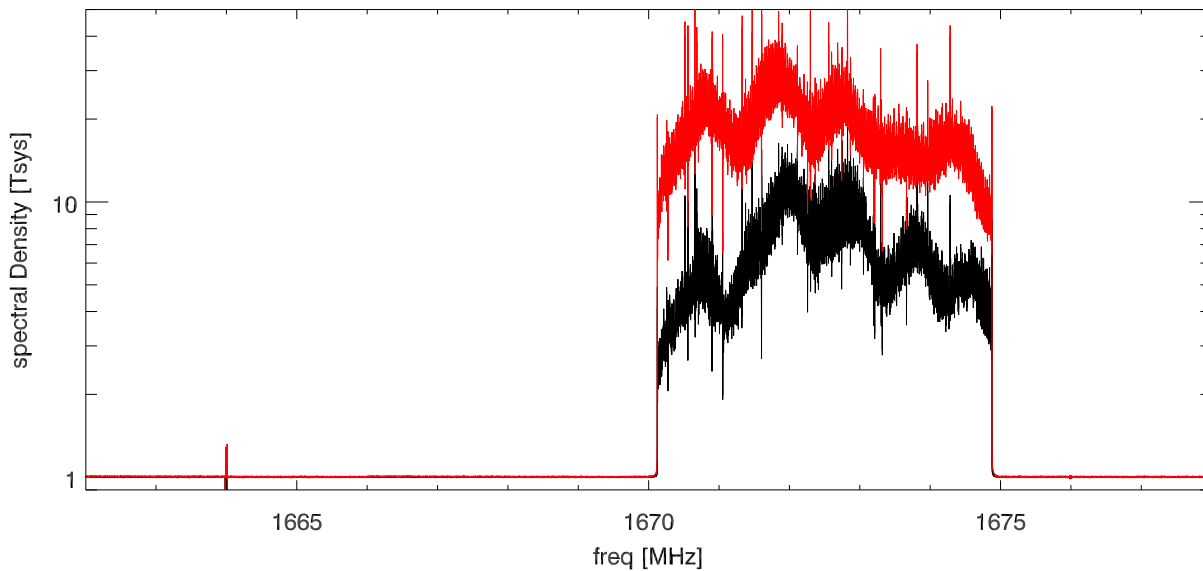

06oct15 lbw on/off. ysquared 1672.5 rfi test (160 MhzBw)

blowup (linear scale)

Avg onoff pairs and pols

06oct15 lbw on/off. ysquared 1672.5 rfi test (80 MHzBw)

blowup (linear scale)

Avg onoff pairs and pols

06oct15 lbw on/off. ysquared 1672.5 rfi test (16 MHzBw)

blowup (linear scale)

Avg onoff pairs and polys