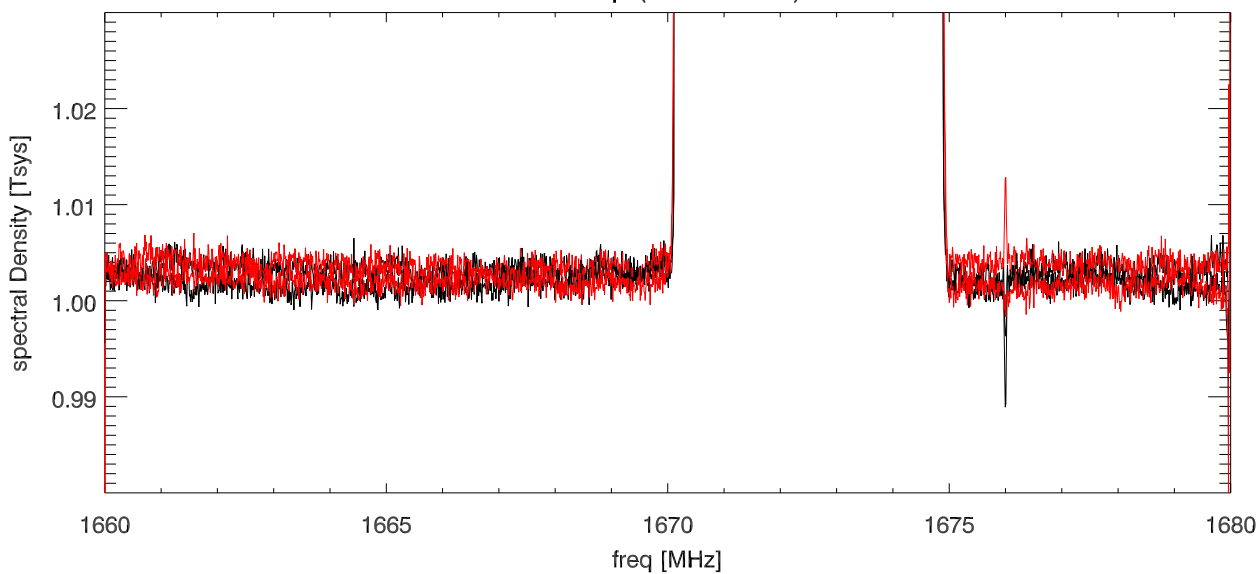

06oct15 lbw on/off. ysquared 1672.5 rfi test (160 MhzBw)

blowup (linear scale)

Avg onoff pairs and pols

06oct15 lbw on/off. ysquared 1672.5 rfi test (80 MHzBw)

blowup (linear scale)

Avg onoff pairs and pols

06oct15 lbw on/off. ysquared 1672.5 rfi test (16 MHzBw)

blowup (linear scale)

Avg onoff pairs and polys