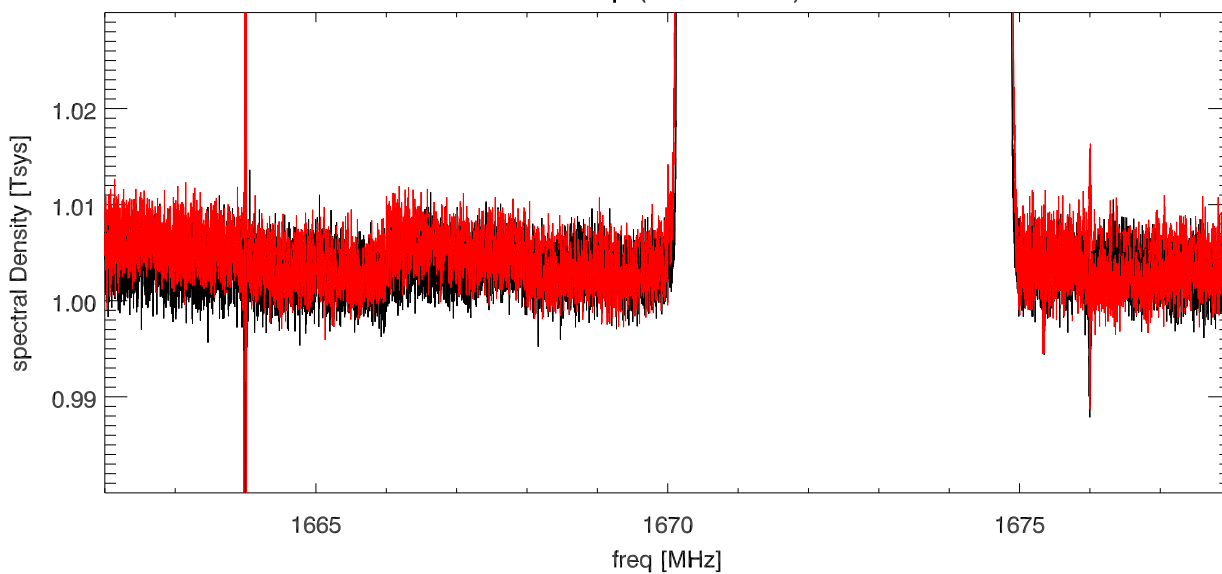

06oct15 lbw on/off. ysquared 1672.5 rfi test (160 MhzBw)

blowup (linear scale)

Avg onoff pairs and pols

06oct15 lbw on/off. ysquared 1672.5 rfi test (80 MHzBw)

blowup (linear scale)

Avg onoff pairs and pols

06oct15 lbw on/off. ysquared 1672.5 rfi test (16 MHzBw)

blowup (linear scale)

Avg onoff pairs and polys