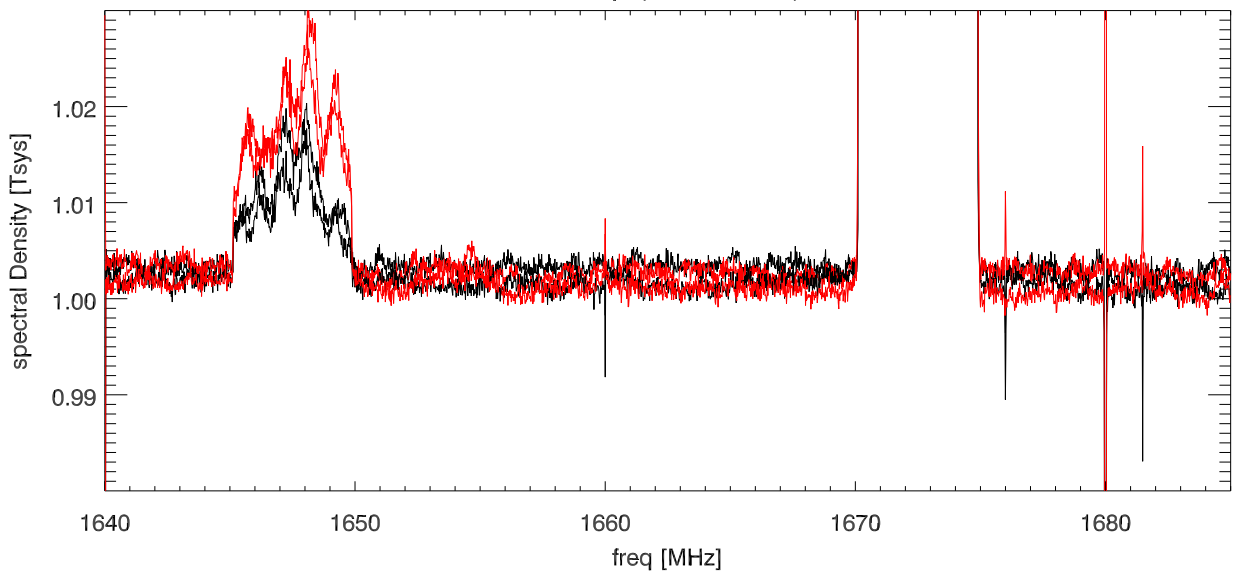

06oct15 lbw on/off. ysquared 1672.5 rfi test (160 MhzBw)

blowup (linear scale)

Avg onoff pairs and pols

06oct15 lbw on/off. ysquared 1672.5 rfi test (80 MHzBw)

blowup (linear scale)

Avg onoff pairs and pols

06oct15 lbw on/off. ysquared 1672.5 rfi test (16 MHzBw)

blowup (linear scale)

Avg onoff pairs and polys