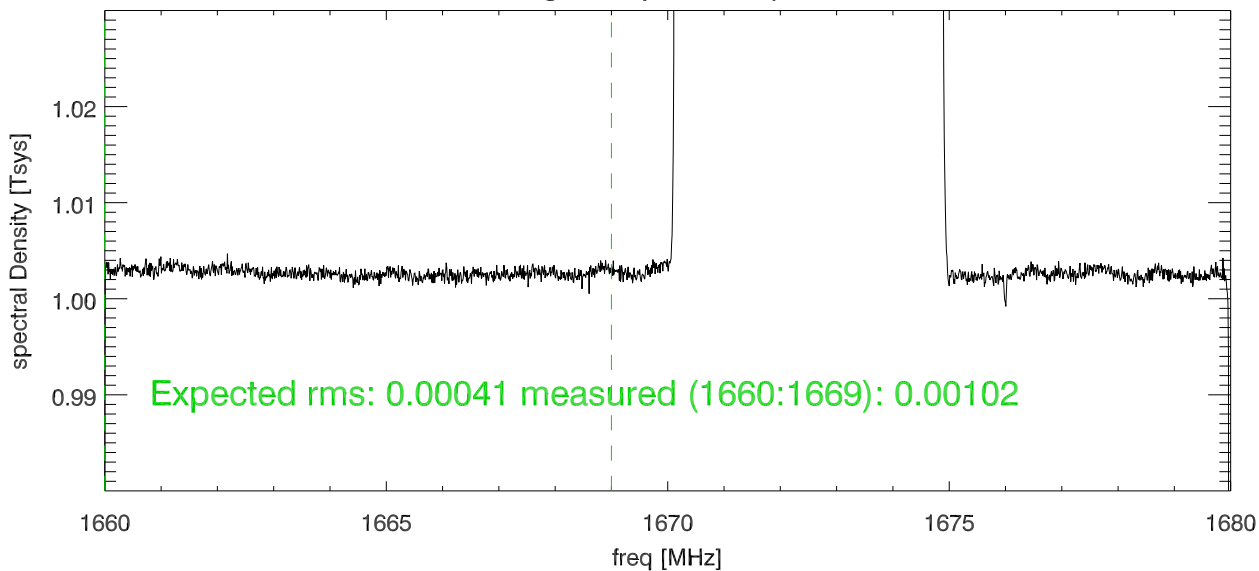

06oct15 lbw on/off. ysquared 1672.5 rfi test (160 MhzBw)

blowup (linear scale)

Avg onoff pairs and pols

06oct15 lbw on/off. ysquared 1672.5 rfi test (80 MHzBw)

blowup (linear scale)

Avg onoff pairs and pols

06oct15 lbw on/off. ysquared 1672.5 rfi test (16 MHzBw)

blowup (linear scale)

Avg onoff pairs and polys