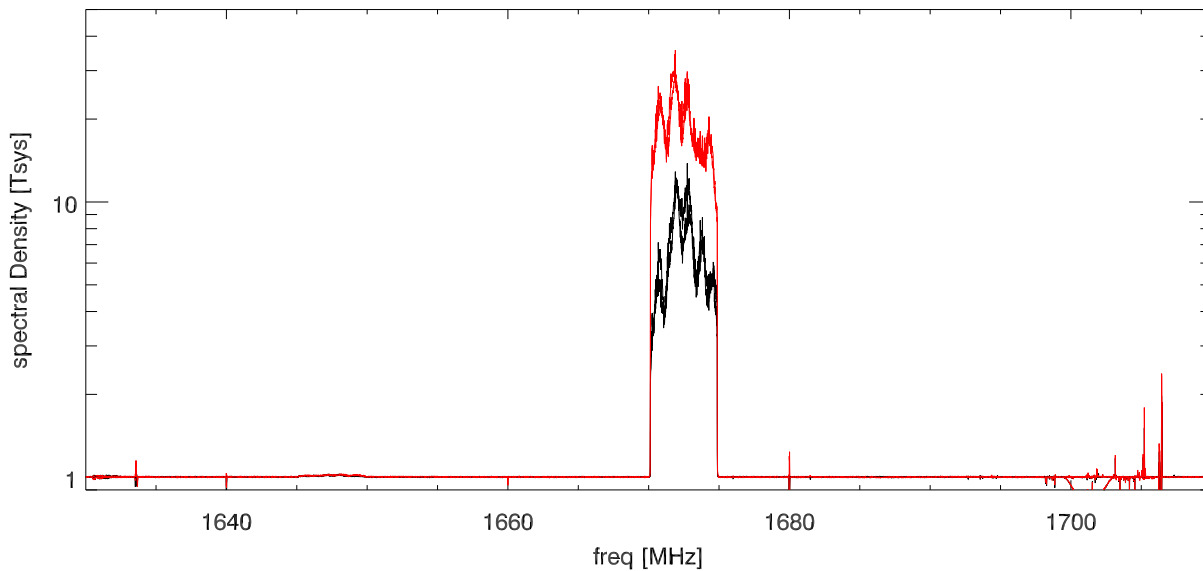

06oct15 lbw on/off. ysquared 1672.5 rfi test (160 MhzBw)

blowup (linear scale)

Avg onoff pairs and pols

06oct15 lbw on/off. ysquared 1672.5 rfi test (80 MHzBw)

blowup (linear scale)

Avg onoff pairs and pols

06oct15 lbw on/off. ysquared 1672.5 rfi test (16 MHzBw)

blowup (linear scale)

Avg onoff pairs and polys