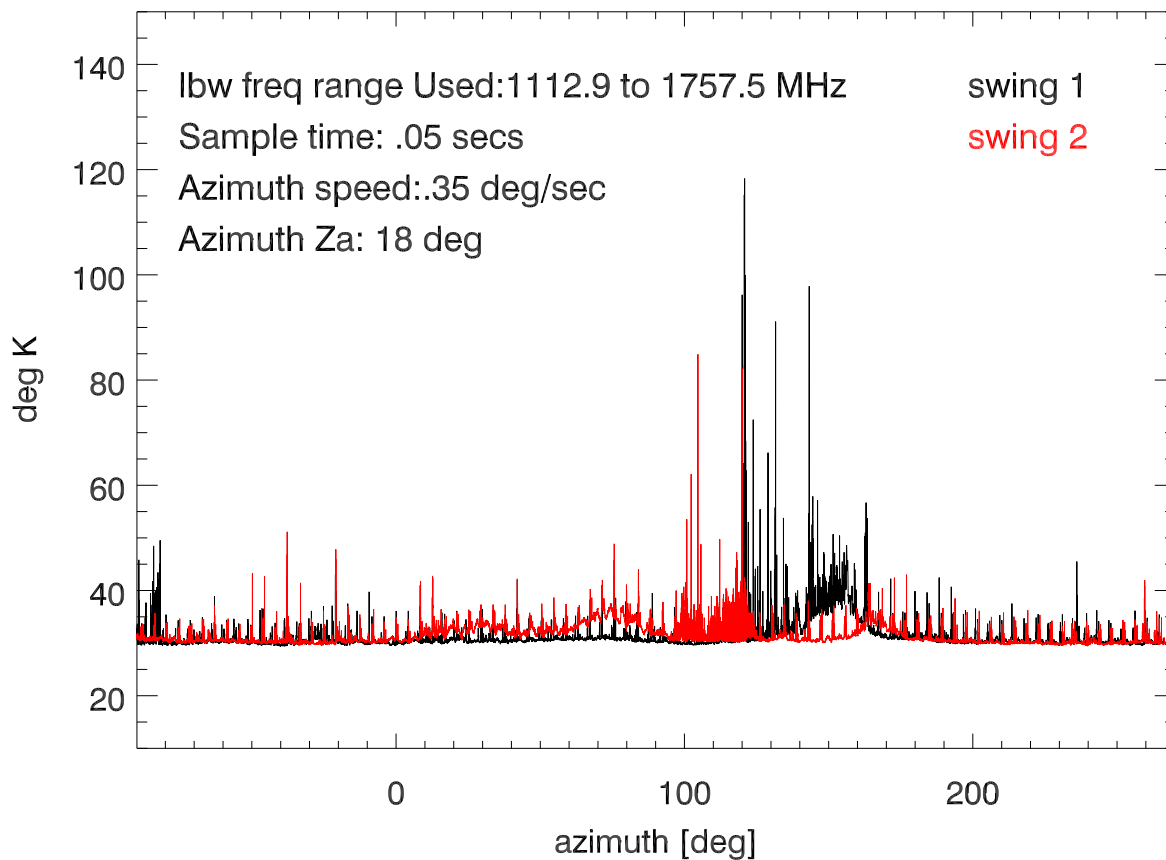

Blowup in az.avg Temp (over lbw) vs azimuth

Total power lbw vs azimuth