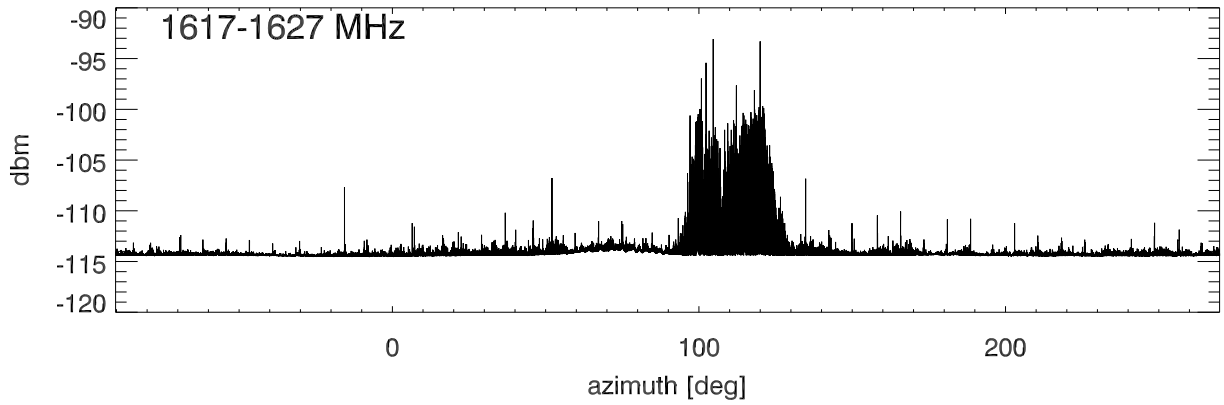

20190222 lbw total power vs az. TotPwr from all of lband azSwing 1

TotPwr gps 3 frequencies

TotPwr iridium band

TotPwr 1710-1750

20190222 lbw total power vs az. TotPwr from all of lband azSwing 2

TotPwr gps 3 frequencies

TotPwr iridium band

TotPwr 1710-1750