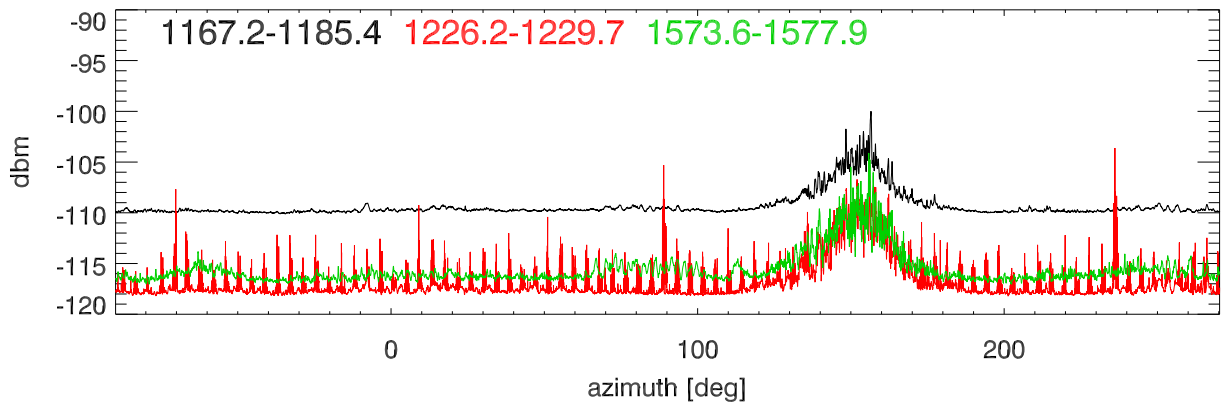

20190222 lbw total power vs az. TotPwr from all of lband azSwing 1

TotPwr gps 3 frequencies

TotPwr iridium band

TotPwr 1710-1750

20190222 lbw total power vs az. TotPwr from all of lband azSwing 2

TotPwr gps 3 frequencies

TotPwr iridium band

TotPwr 1710-1750