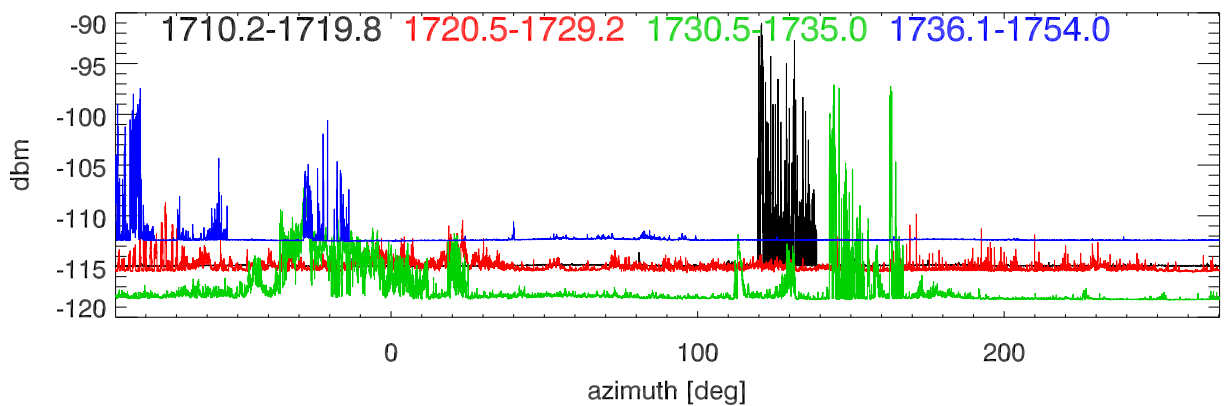

20190222 lbw total power vs az. TotPwr from all of lband azSwing 1

TotPwr gps 3 frequencies

TotPwr iridium band

TotPwr 1710-1750

20190222 lbw total power vs az. TotPwr from all of lband azSwing 2

TotPwr gps 3 frequencies

TotPwr iridium band

TotPwr 1710-1750