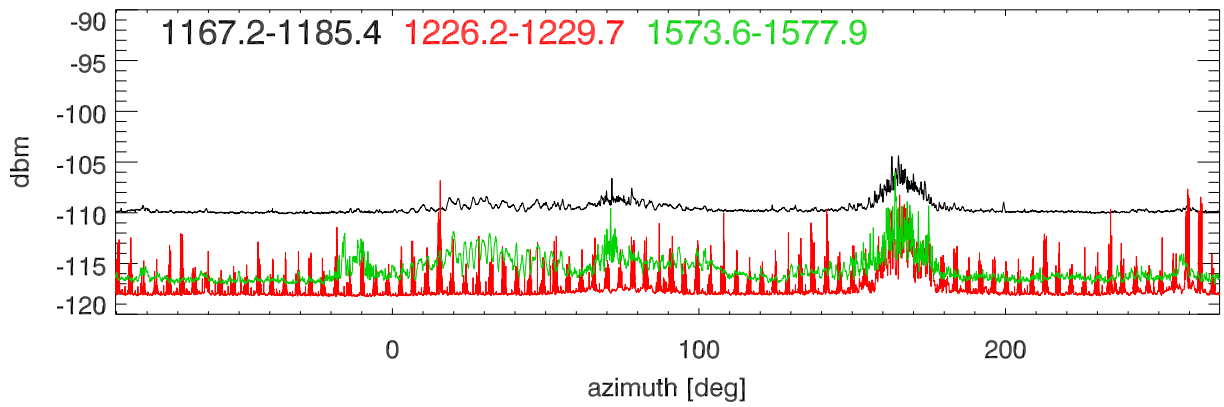

20190222 lbw total power vs az. TotPwr from all of lband azSwing 1

TotPwr gps 3 frequencies

TotPwr iridium band

TotPwr 1710-1750

20190222 lbw total power vs az. TotPwr from all of lband azSwing 2

TotPwr gps 3 frequencies

TotPwr iridium band

TotPwr 1710-1750