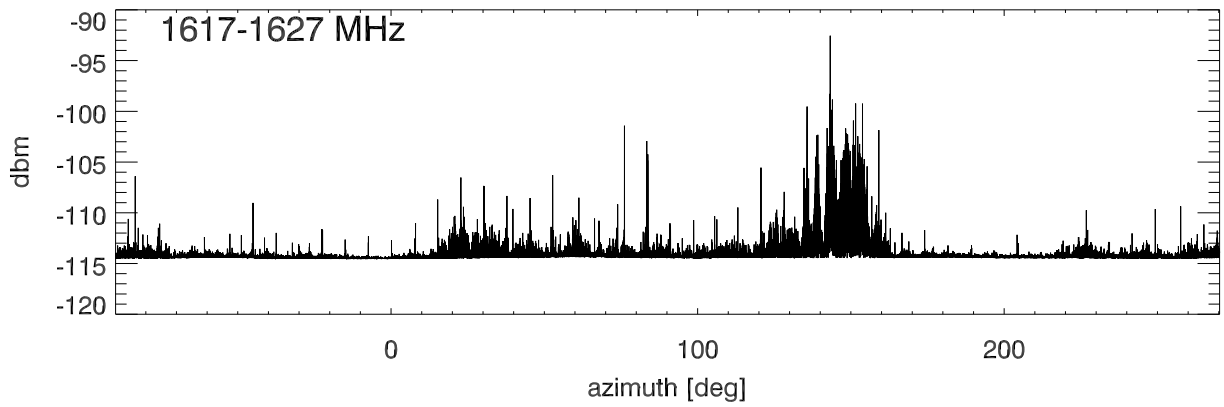

20190222 lbw total power vs az. TotPwr from all of lband azSwing 1

TotPwr gps 3 frequencies

TotPwr iridium band

TotPwr 1710-1750

20190222 lbw total power vs az. TotPwr from all of lband azSwing 2

TotPwr gps 3 frequencies

TotPwr iridium band

TotPwr 1710-1750