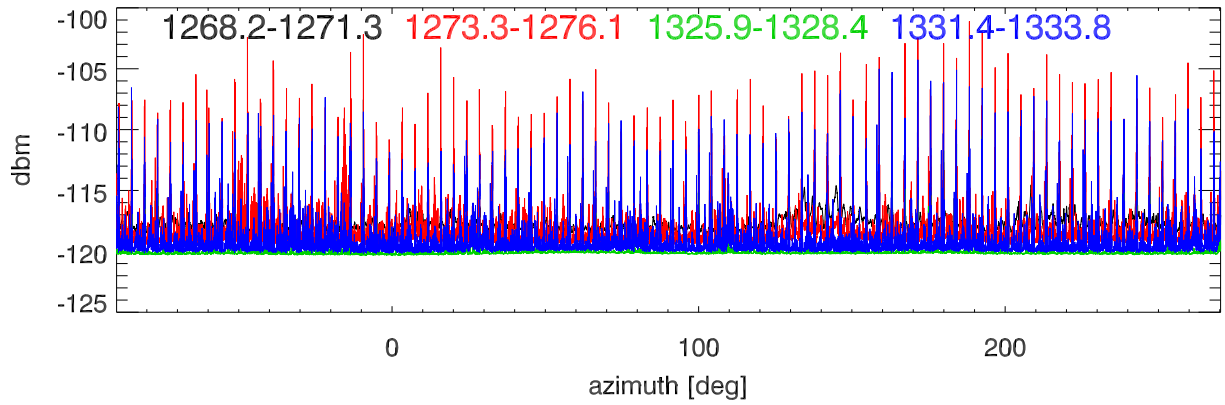

20190222 lbw total power vs az. All of lband azSwing 1

TotPwr FAA 4 frequencies

TotPwr PuntaBorinquen 4 frequencies

TotPwr PuntaSalinas modeA (only 3 frequencies)

20190222 lbw total power vs az. All of lband azSwing 2

TotPwr FAA 4 frequencies

TotPwr PuntaBorinquen 4 frequencies

TotPwr PuntaSalinas modeA (only 3 frequencies)