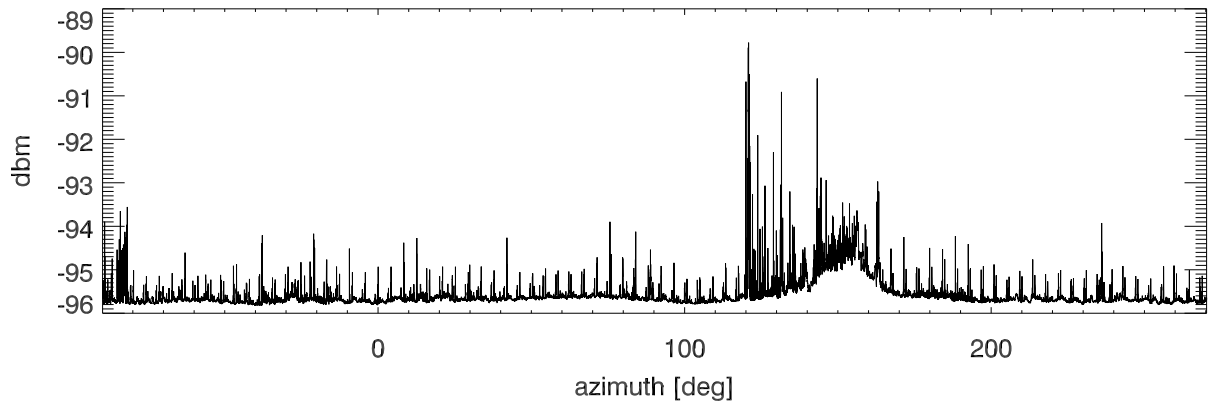

20190222 lbw total power vs az. All of lband azSwing 1

TotPwr FAA 4 frequencies

TotPwr PuntaBorinquen 4 frequencies

TotPwr PuntaSalinas modeA (only 3 frequencies)

20190222 lbw total power vs az. All of lband azSwing 2

TotPwr FAA 4 frequencies

TotPwr PuntaBorinquen 4 frequencies

TotPwr PuntaSalinas modeA (only 3 frequencies)