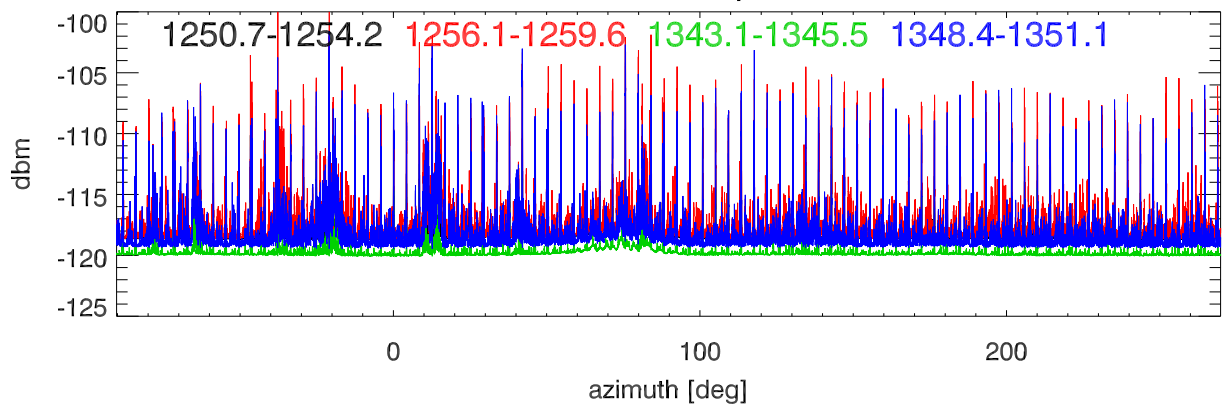

20190222 lbw total power vs az. All of lband azSwing 1

TotPwr FAA 4 frequencies

TotPwr PuntaBorinquen 4 frequencies

TotPwr PuntaSalinas modeA (only 3 frequencies)

20190222 lbw total power vs az. All of lband azSwing 2

TotPwr FAA 4 frequencies

TotPwr PuntaBorinquen 4 frequencies

TotPwr PuntaSalinas modeA (only 3 frequencies)