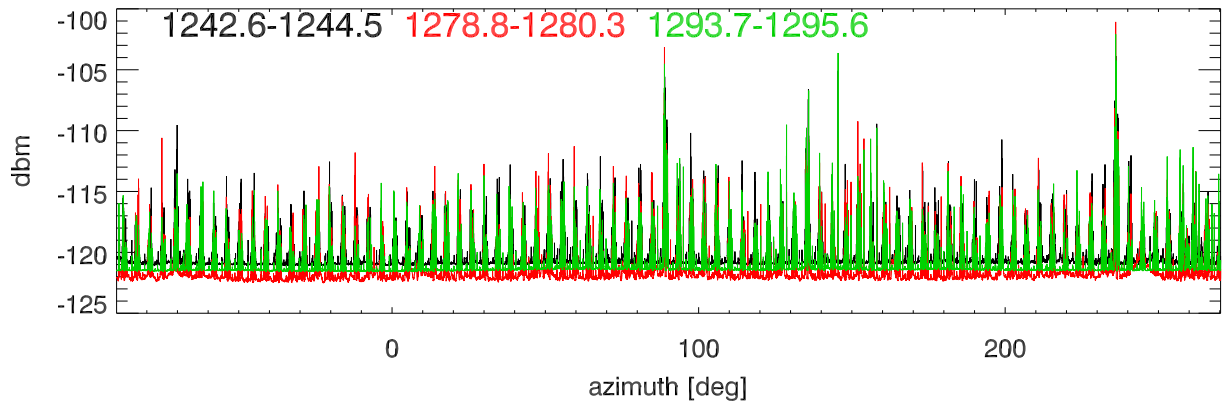

20190222 lbw total power vs az. All of lband azSwing 1

TotPwr FAA 4 frequencies

TotPwr PuntaBorinquen 4 frequencies

TotPwr PuntaSalinas modeA (only 3 frequencies)

20190222 lbw total power vs az. All of lband azSwing 2

TotPwr FAA 4 frequencies

TotPwr PuntaBorinquen 4 frequencies

TotPwr PuntaSalinas modeA (only 3 frequencies)