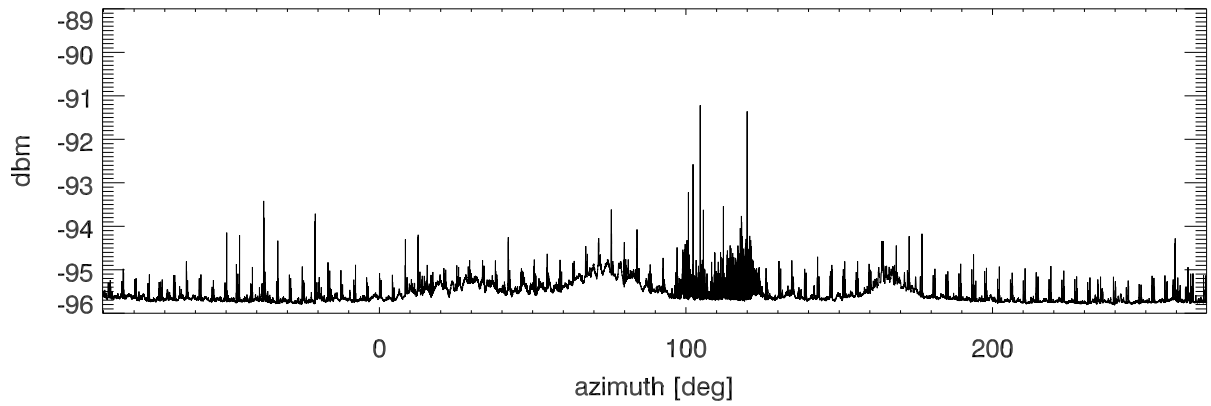

20190222 lbw total power vs az. All of lband azSwing 1

TotPwr FAA 4 frequencies

TotPwr PuntaBorinquen 4 frequencies

TotPwr PuntaSalinas modeA (only 3 frequencies)

20190222 lbw total power vs az. All of lband azSwing 2

TotPwr FAA 4 frequencies

TotPwr PuntaBorinquen 4 frequencies

TotPwr PuntaSalinas modeA (only 3 frequencies)