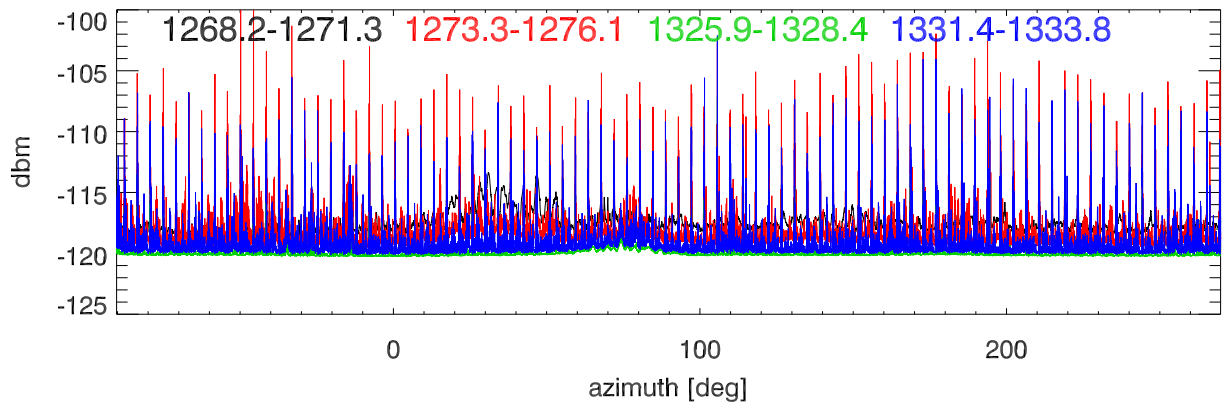

20190222 lbw total power vs az. All of lband azSwing 1

TotPwr FAA 4 frequencies

TotPwr PuntaBorinquen 4 frequencies

TotPwr PuntaSalinas modeA (only 3 frequencies)

20190222 lbw total power vs az. All of lband azSwing 2

TotPwr FAA 4 frequencies

TotPwr PuntaBorinquen 4 frequencies

TotPwr PuntaSalinas modeA (only 3 frequencies)