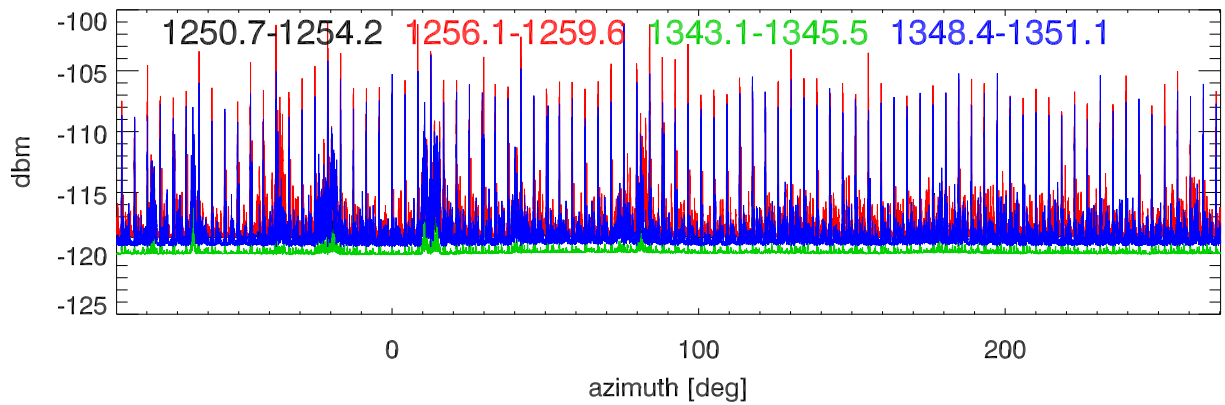

20190222 lbw total power vs az. All of lband azSwing 1

TotPwr FAA 4 frequencies

TotPwr PuntaBorinquen 4 frequencies

TotPwr PuntaSalinas modeA (only 3 frequencies)

20190222 lbw total power vs az. All of lband azSwing 2

TotPwr FAA 4 frequencies

TotPwr PuntaBorinquen 4 frequencies

TotPwr PuntaSalinas modeA (only 3 frequencies)