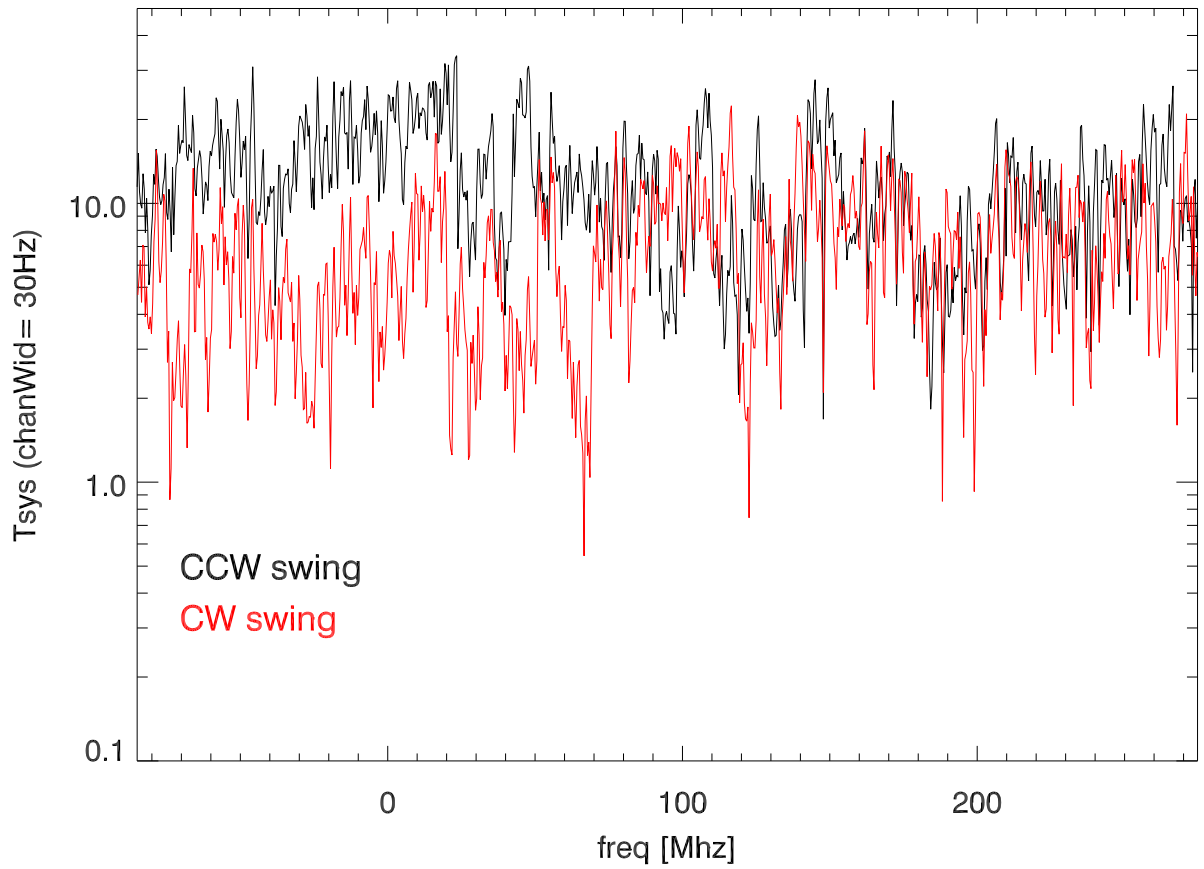

27may13 lbw avg spectra during azswings. 1419 polA

1419 polB

1667 polA

1667 polB

27may13 lbw azswing. 1419.963675 rfi vs azimuth. chanwid=30Hz

1667.957345 rfi vs azimuth. chanwid=30Hz