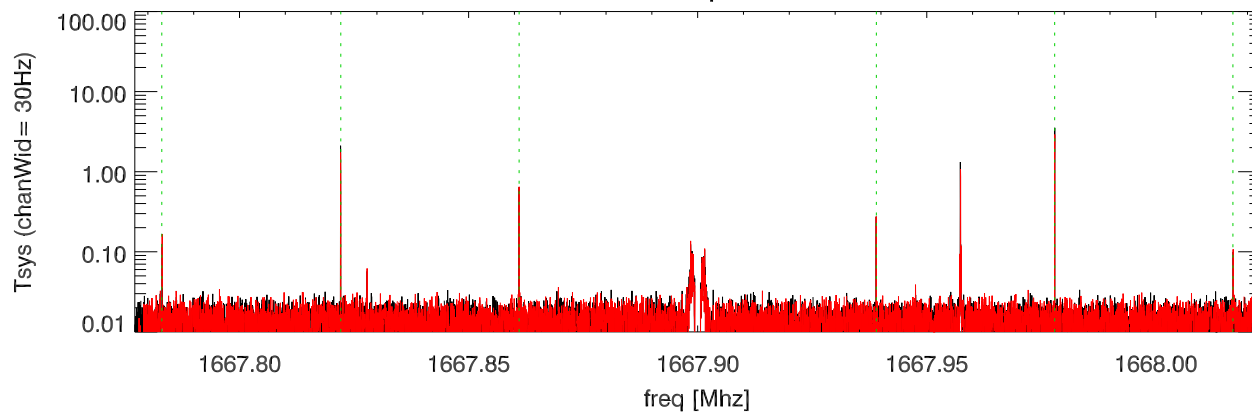

27may13 lbw avg spectra during azswings. 1419 polA

1419 polB

1667 polA

1667 polB

27may13 lbw azswing. 1419.963675 rfi vs azimuth. chanwid=30Hz

1667.957345 rfi vs azimuth. chanwid=30Hz