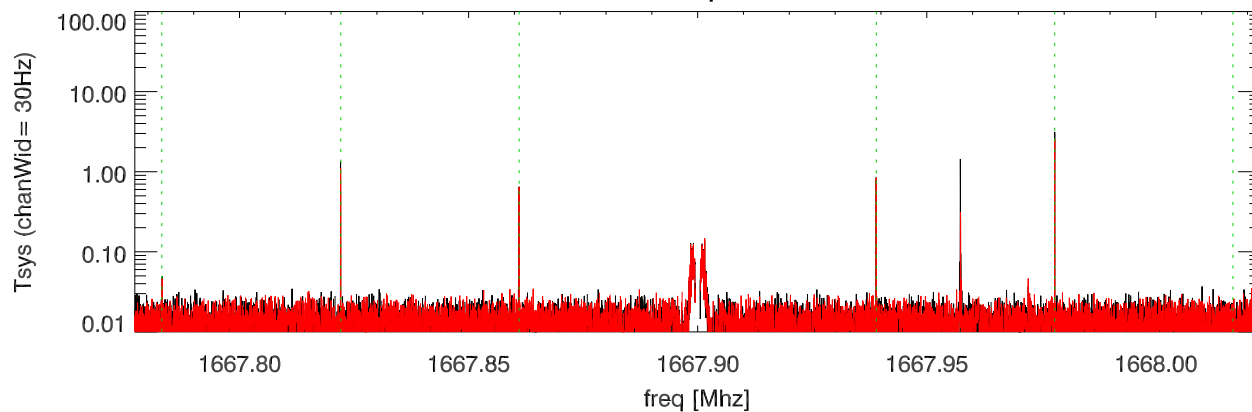

27may13 lbw avg spectra during azswings. 1419 polA

1419 polB

1667 polA

1667 polB

27may13 lbw azswing. 1419.963675 rfi vs azimuth. chanwid=30Hz

1667.957345 rfi vs azimuth. chanwid=30Hz