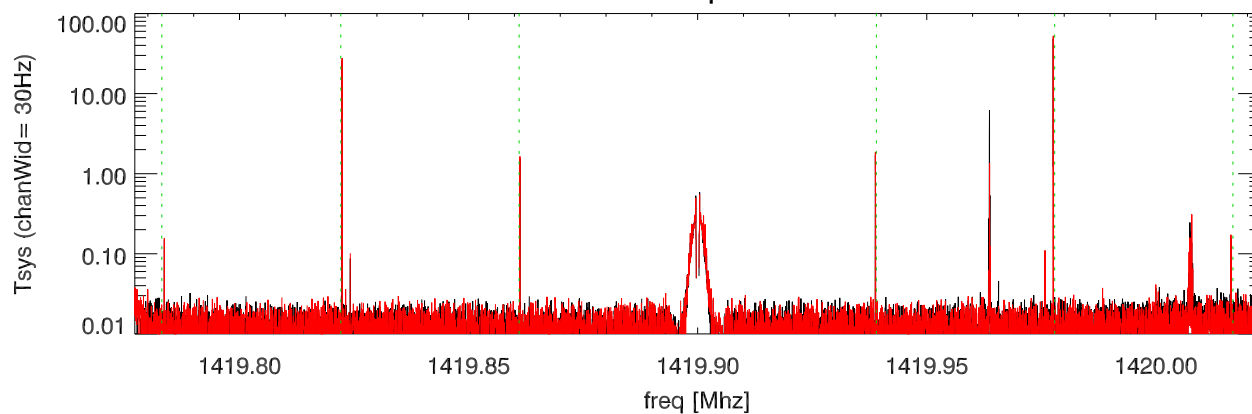

27may13 lbw avg spectra during azswings. 1419 polA

1419 polB

1667 polA

1667 polB

27may13 lbw azswing. 1419.963675 rfi vs azimuth. chanwid=30Hz

1667.957345 rfi vs azimuth. chanwid=30Hz