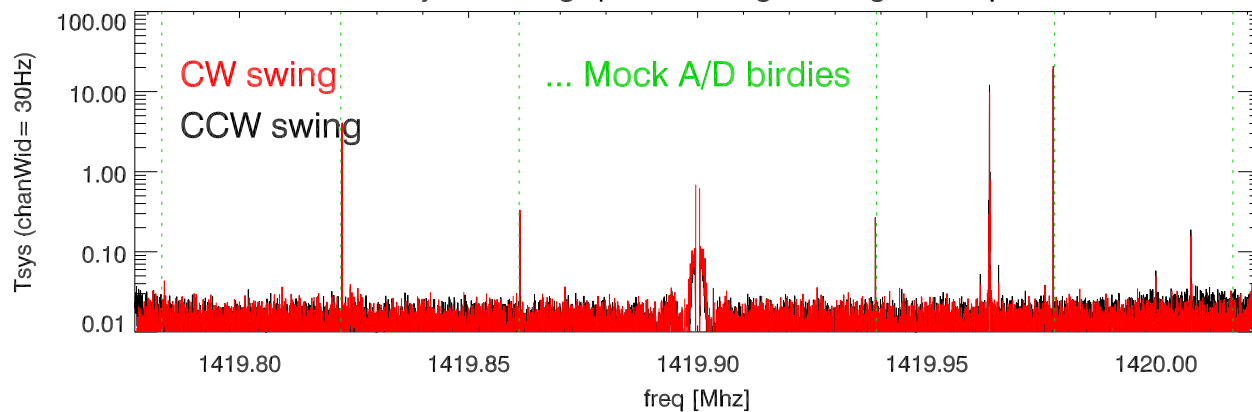

27may13 lbw avg spectra during azswings. 1419 polA

1419 polB

1667 polA

1667 polB

27may13 lbw azswing. 1419.963675 rfi vs azimuth. chanwid=30Hz

1667.957345 rfi vs azimuth. chanwid=30Hz