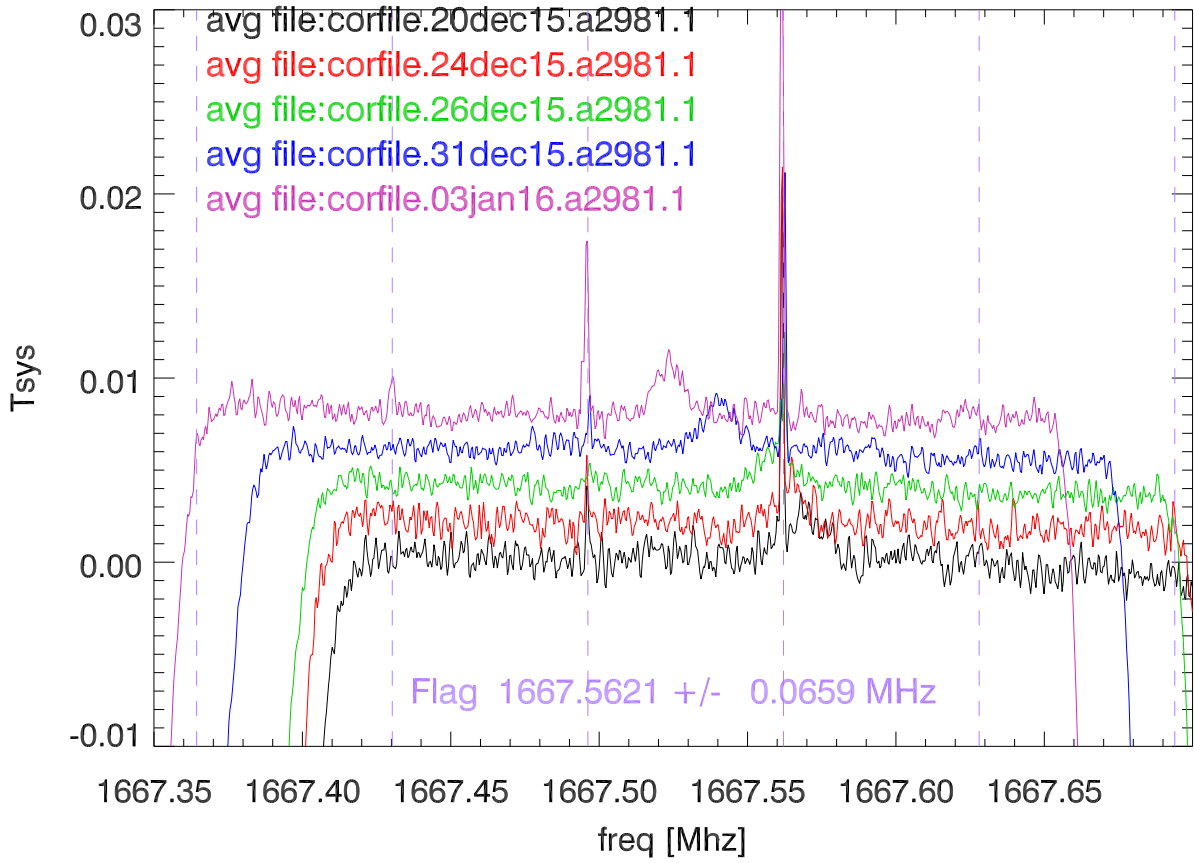

a2981 daily spectral averages (with offsets) for dec15,jan16

Blowup around 1667.5621