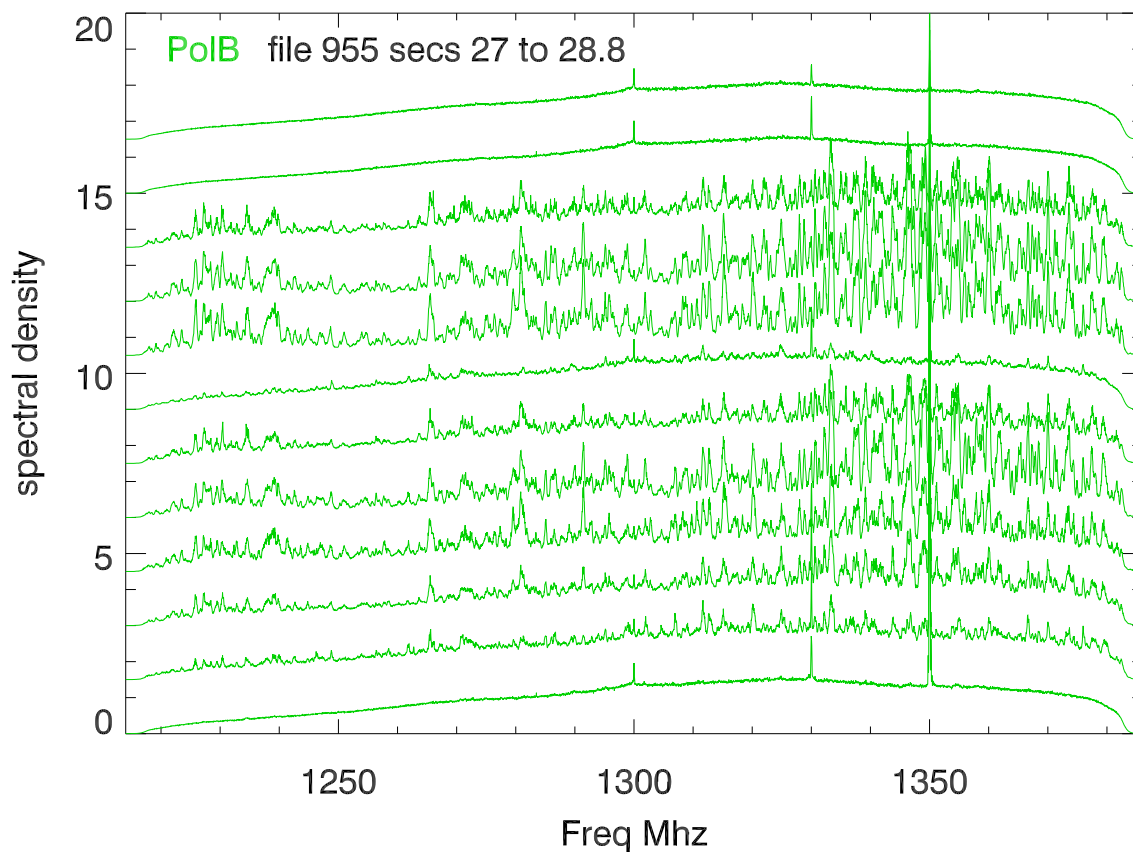

a1230 14feb13. 12 x .2 sec avg spectra (with offsets)

upper 170 Mhz band

a1230 14feb13. 12 x .2 sec avg spectra (with offsets)

upper 170 Mhz band