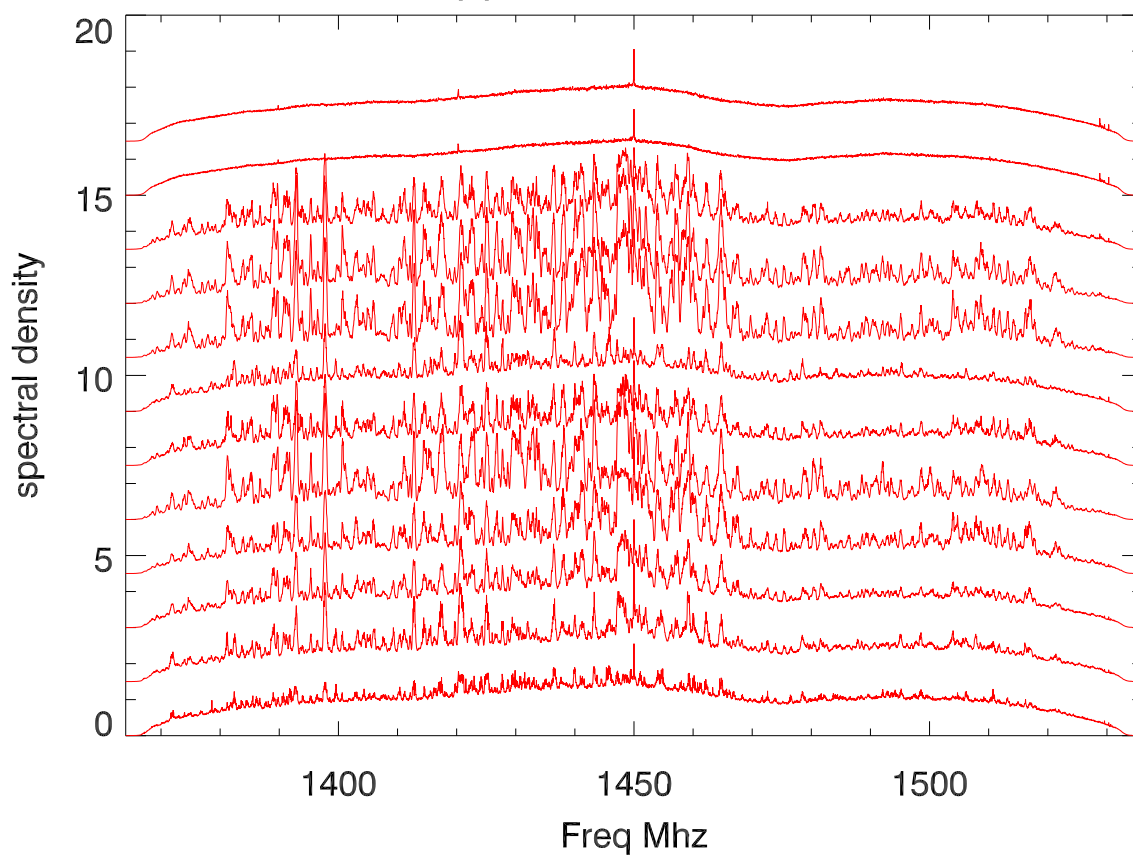

a1230 14feb13. 12 x .2 sec avg spectra (with offsets)

upper 170 Mhz band

a1230 14feb13. 12 x .2 sec avg spectra (with offsets)

upper 170 Mhz band