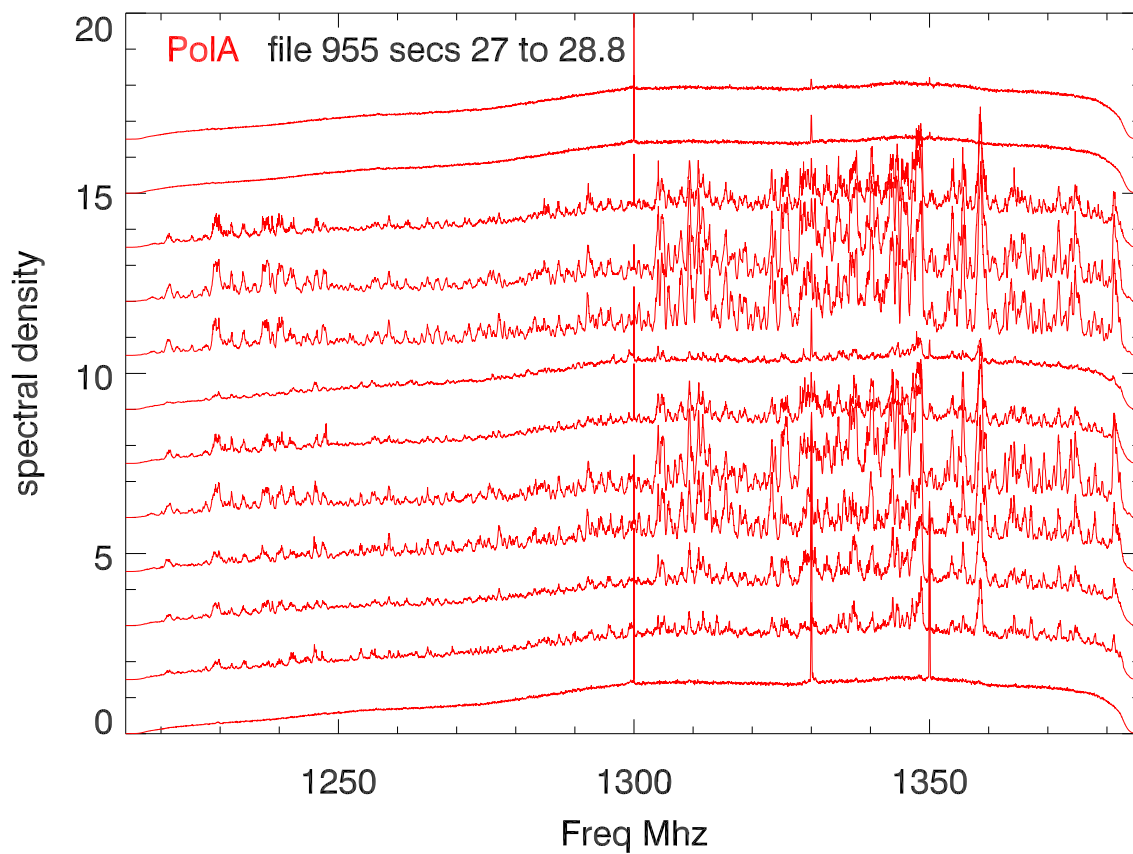

a1230 14feb13. 12 x .2 sec avg spectra (with offsets)

upper 170 Mhz band

a1230 14feb13. 12 x .2 sec avg spectra (with offsets)

upper 170 Mhz band