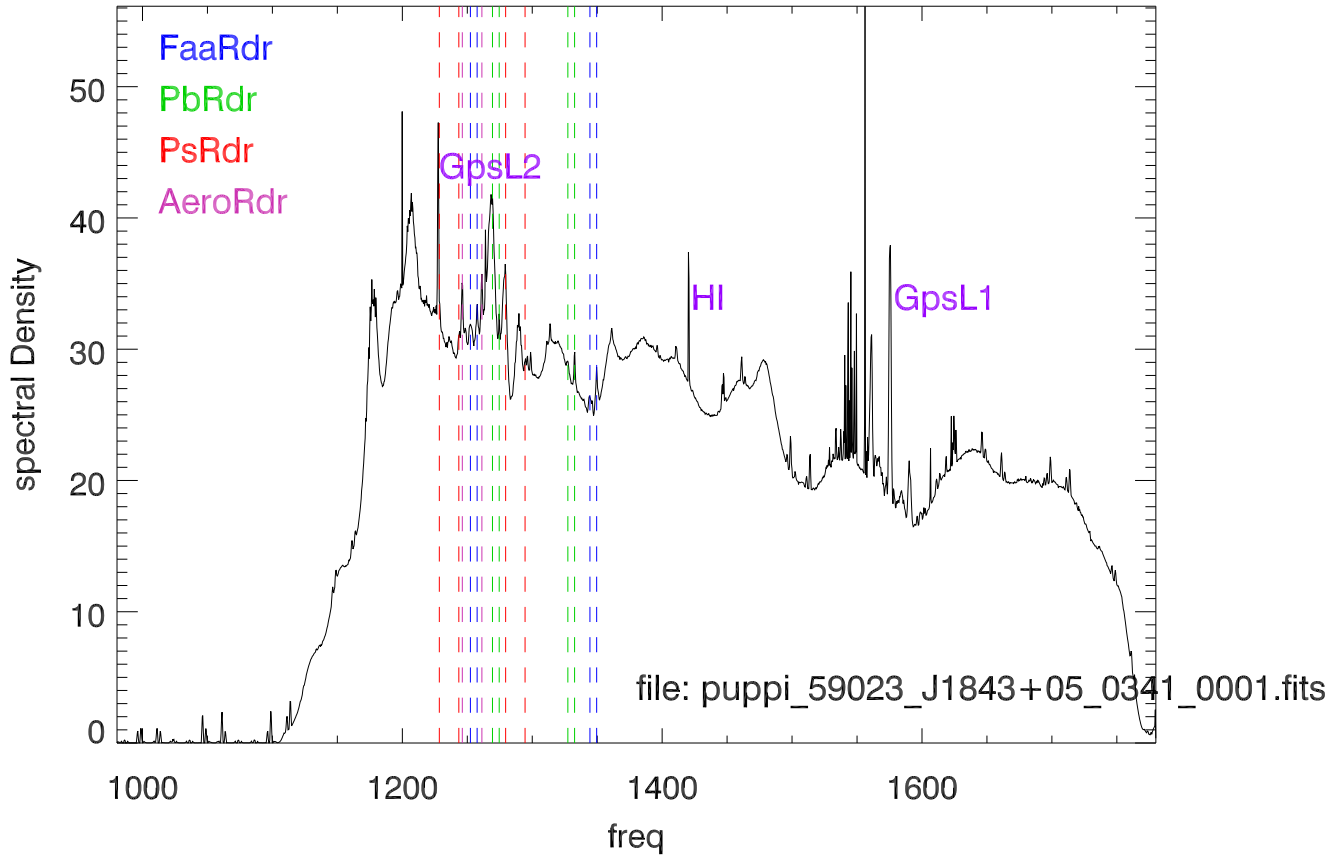

23jun20 p2789. lbw. Average spectra (84 secs)

Total pwr vs time. .17 sec resolution