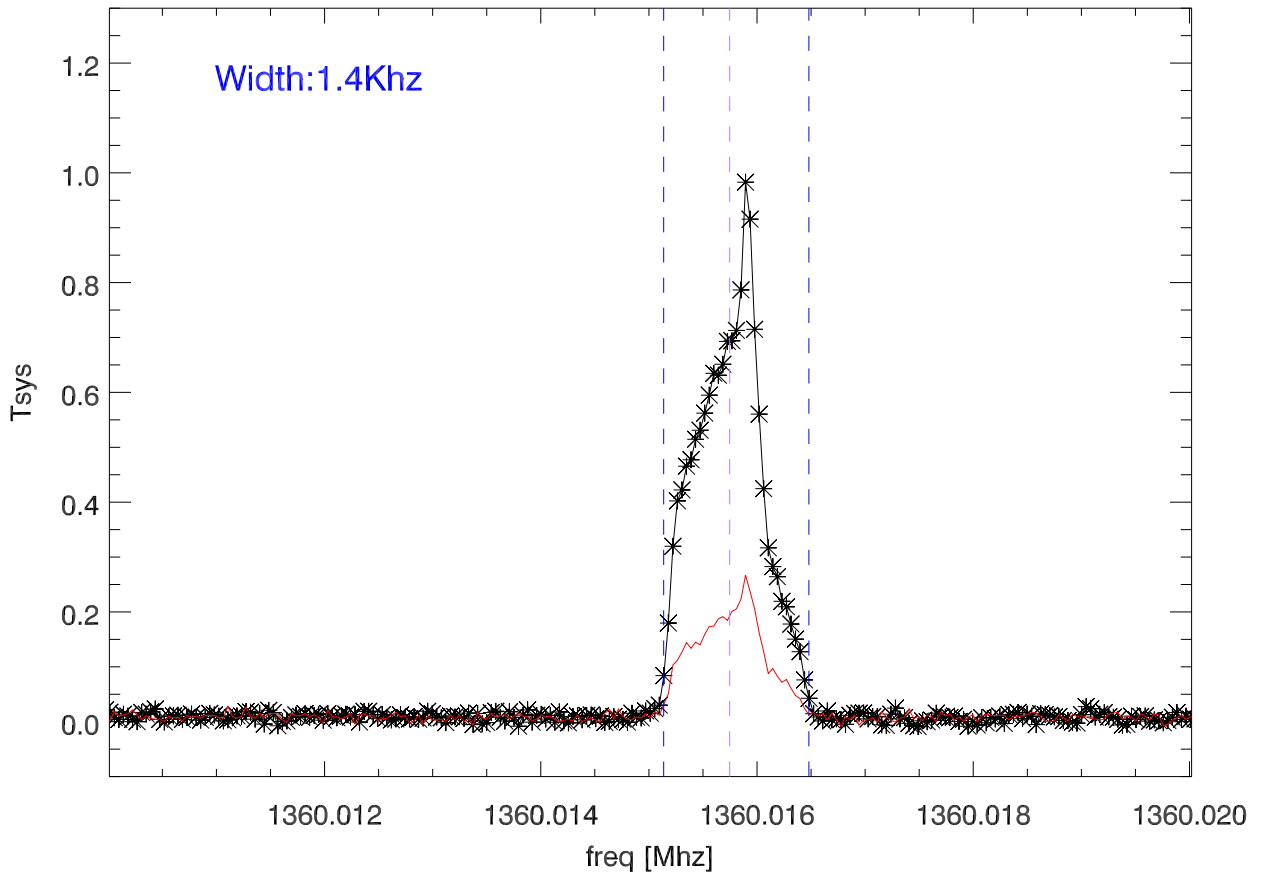

15aug11 lbw 1360Rfi at different freq resolutions. 523sec avg

42 Hz resolution spectra

blowup showing width (523sec avg)

overplot 10 sec averages polA