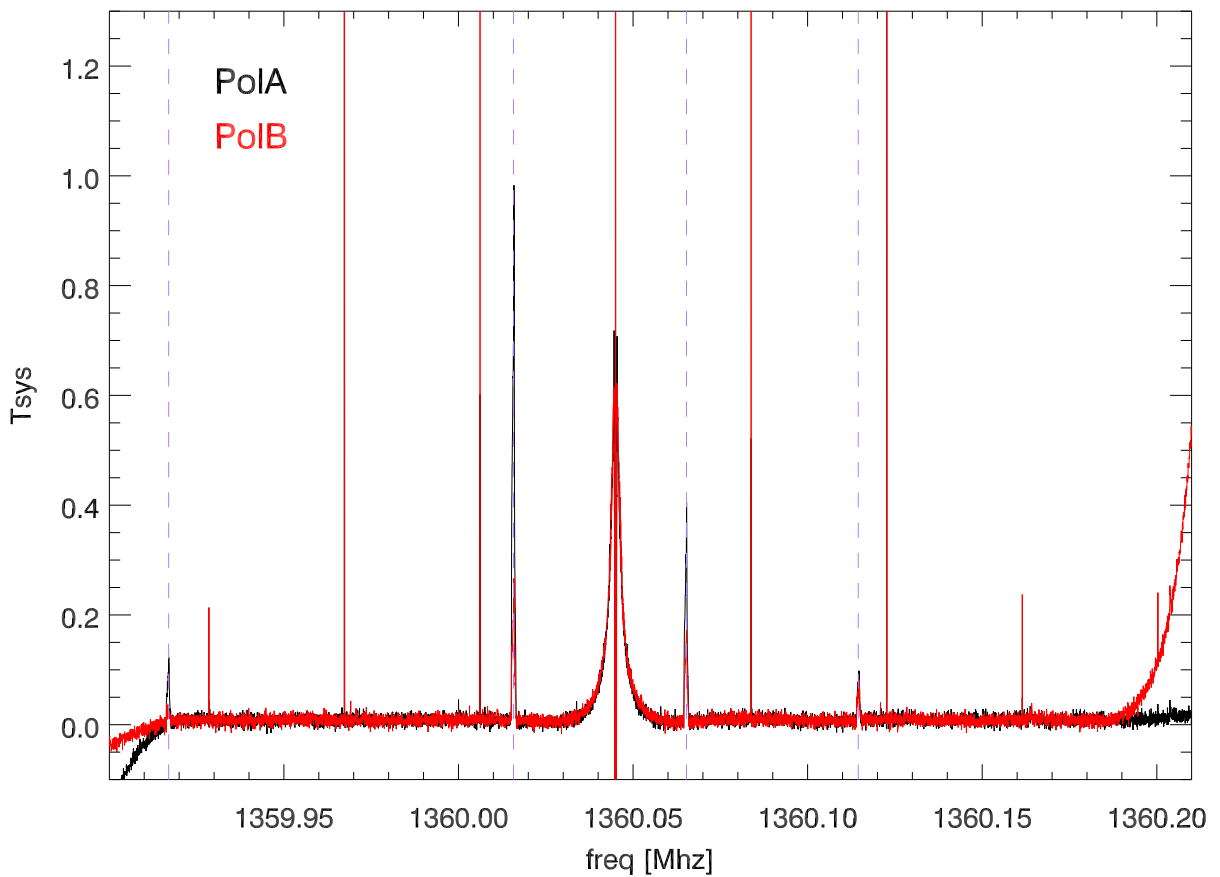

15aug11 lbw 1360Rfi at different freq resolutions. 523sec avg

42 Hz resolution spectra

blowup showing width (523sec avg)

overplot 10 sec averages polA