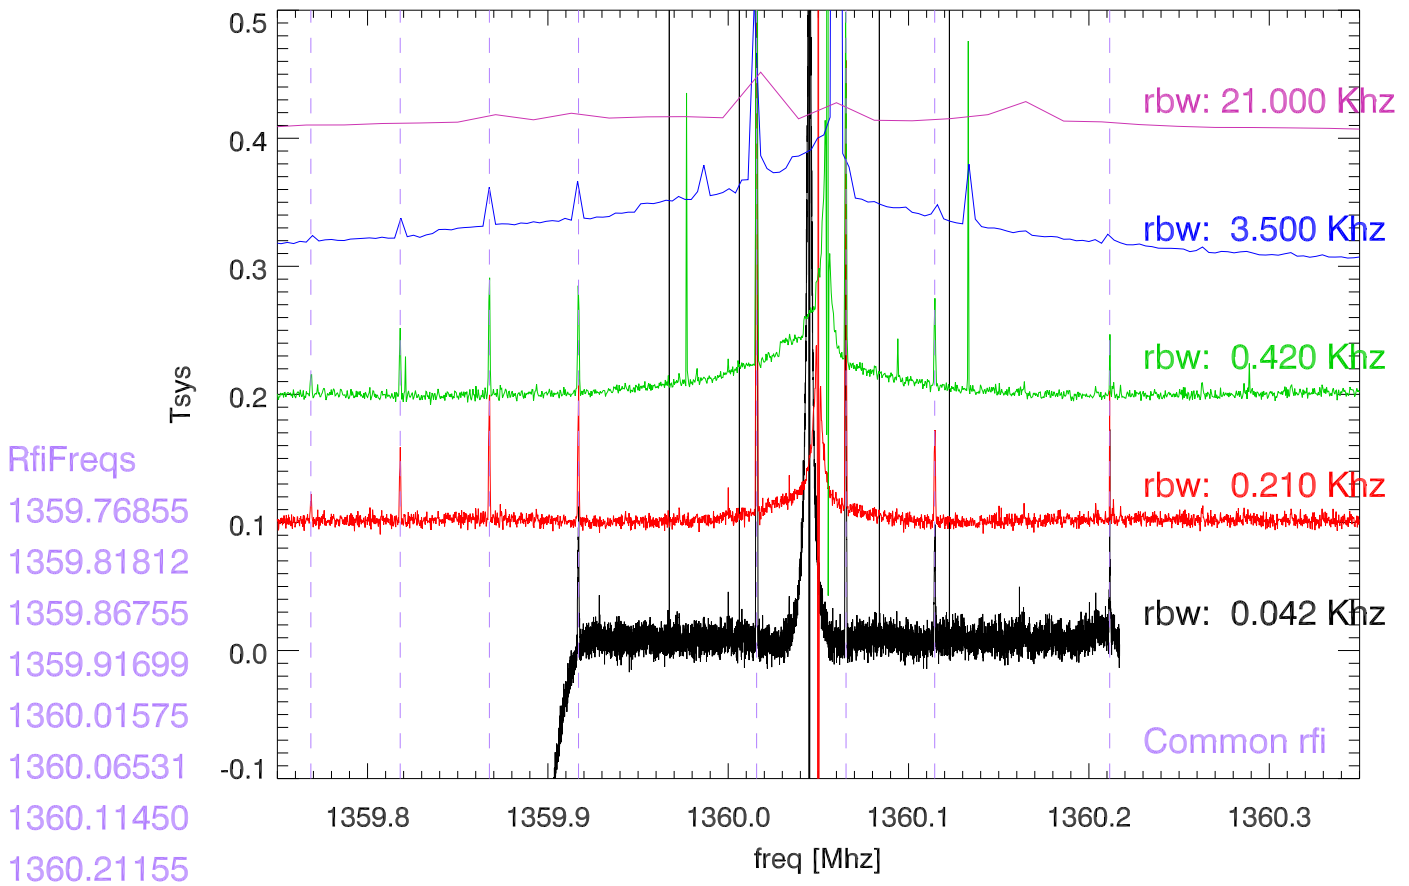

15aug11 lbw 1360Rfi at different freq resolutions. 523sec avg

42 Hz resolution spectra

blowup showing width (523sec avg)

overplot 10 sec averages polA