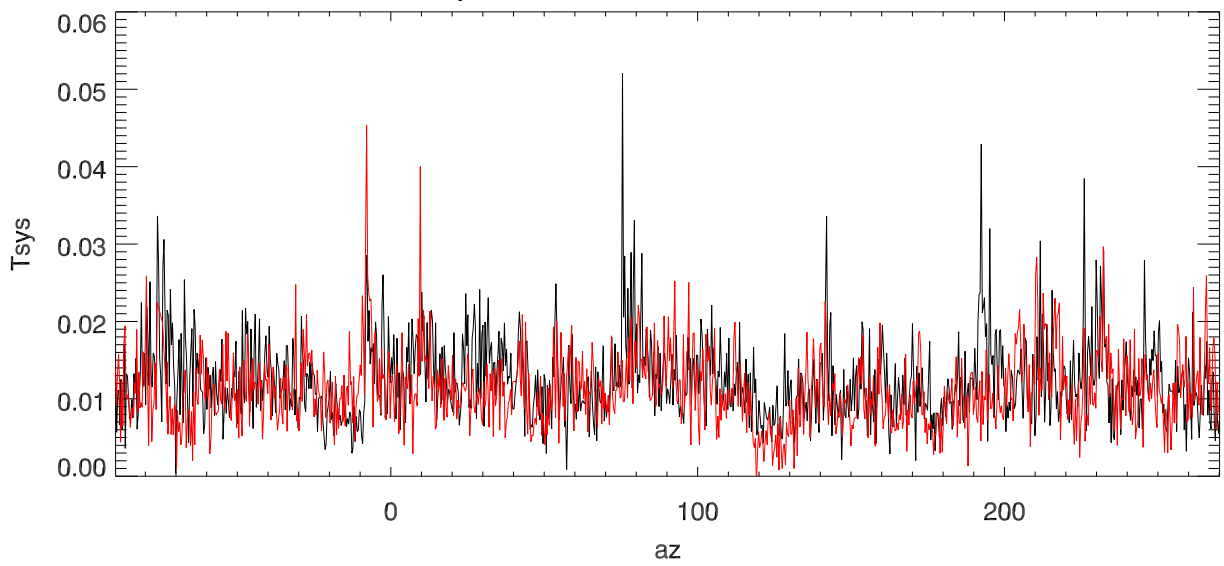

14mar11 avg spectra for az swings

total power vs azimuth for 1357.2 birdie

total power vs time for 1357.2 Mhz birdie