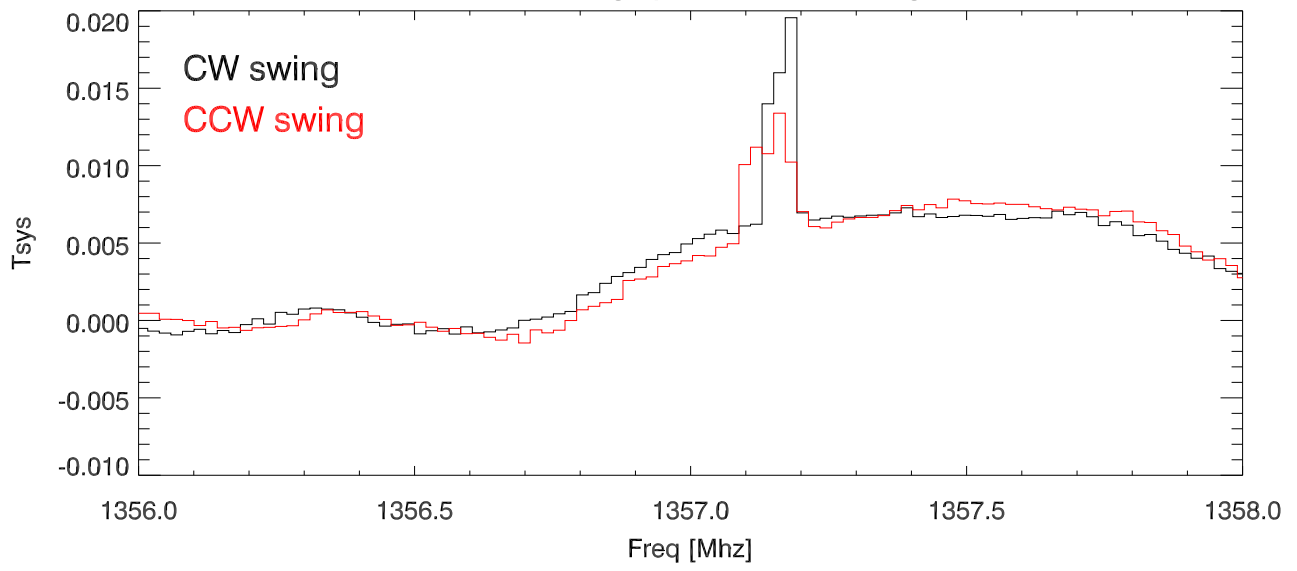

14mar11 avg spectra for az swings

total power vs azimuth for 1357.2 birdie

total power vs time for 1357.2 Mhz birdie