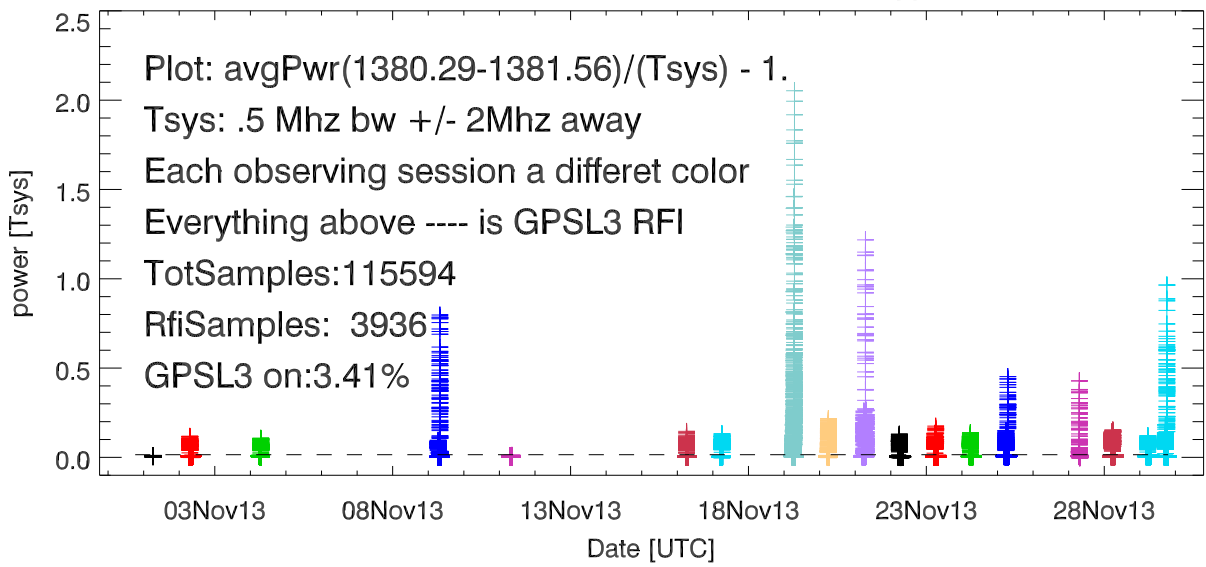

01nov -30Nov13. A2754 (ZOA) data. GPS L3 Freq power vs time

Blow 1st 10 sessions. gps L3 power vs data sample

Blowup sessions 10-17. GPS L3 power vs data sample