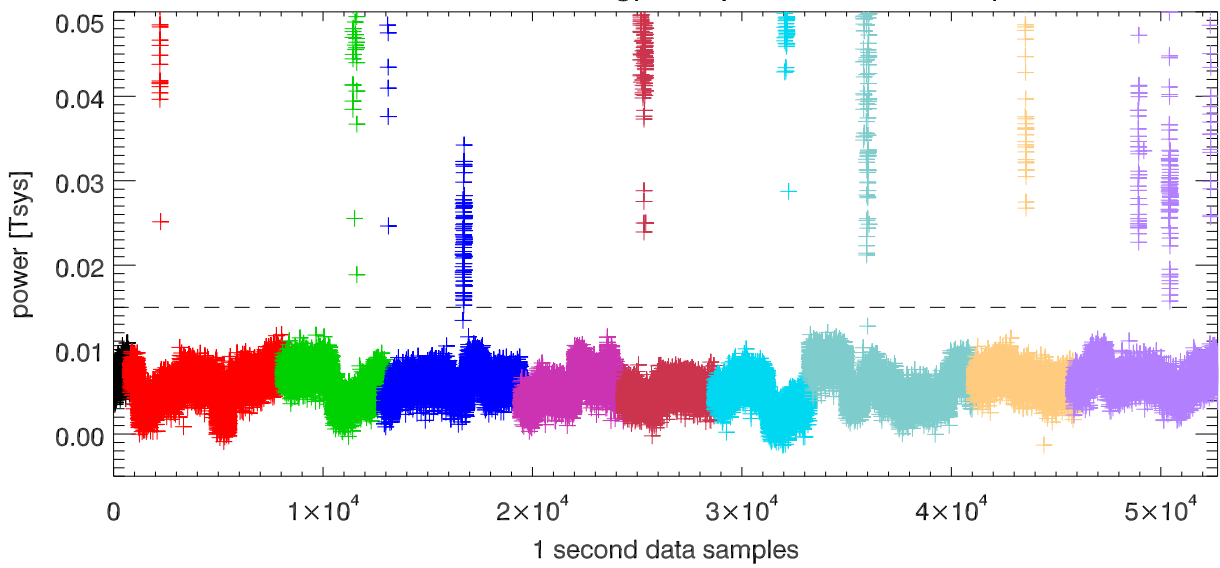

01nov -30Nov13. A2754 (ZOA) data. GPS L3 Freq power vs time

Blow 1st 10 sessions. gps L3 power vs data sample

Blowup sessions 10-17. GPS L3 power vs data sample