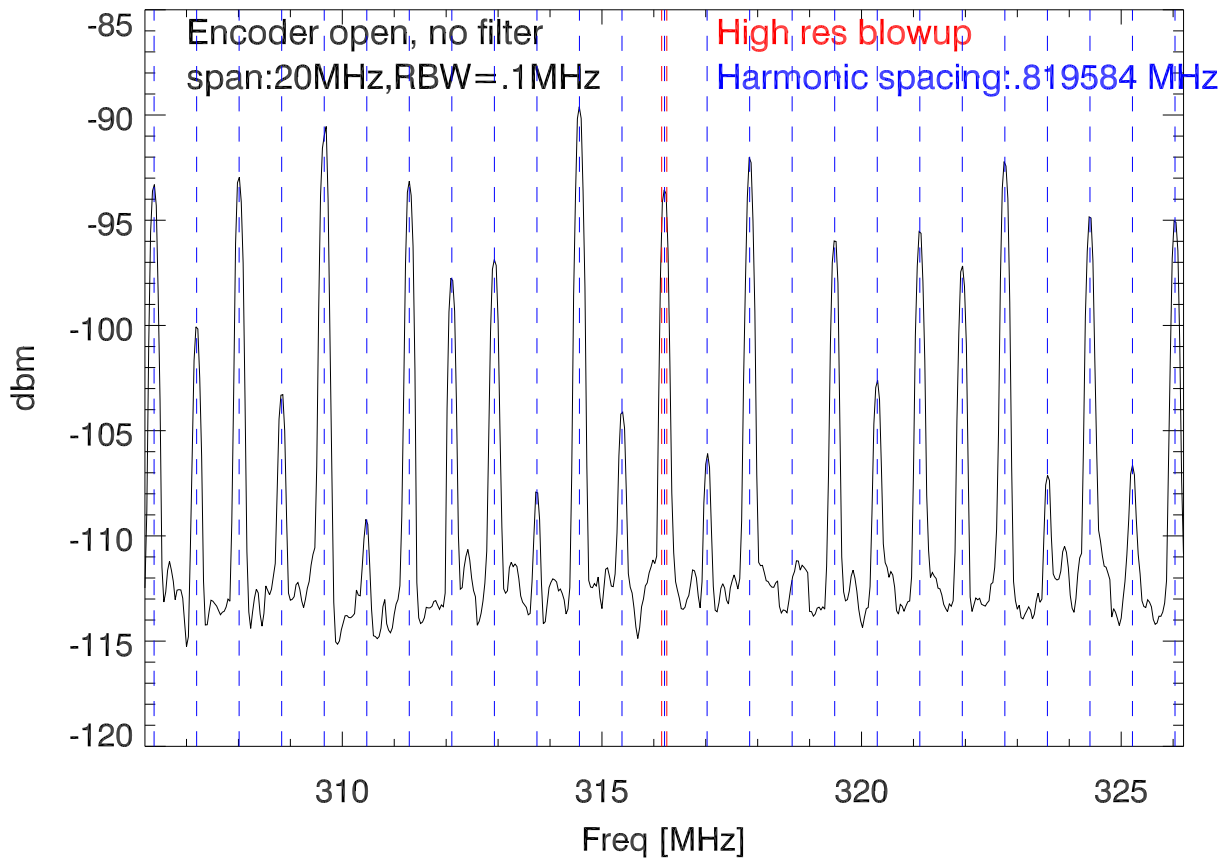

### 161011 Az encoder 1 rfi tests in screen room

### Blowup. SPAN:100 KHz, RBW: 1 KHz