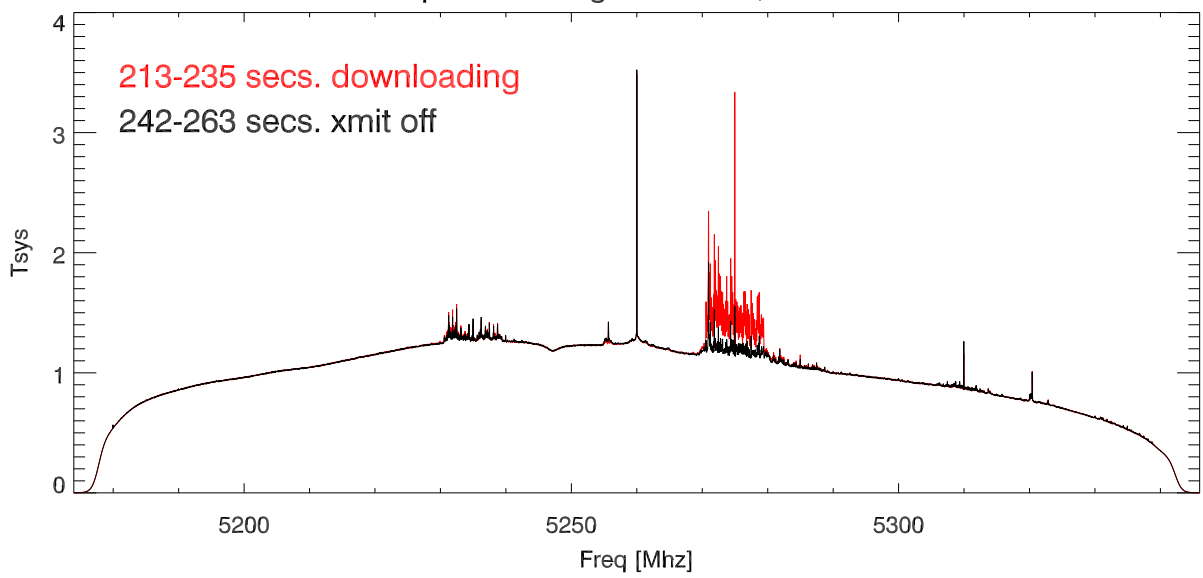

28jun12 cband xpernet test. totPower vs time

spectral averages: xmit on, xmit off

xmit on, xmit off. Blowup around xmit frequency.