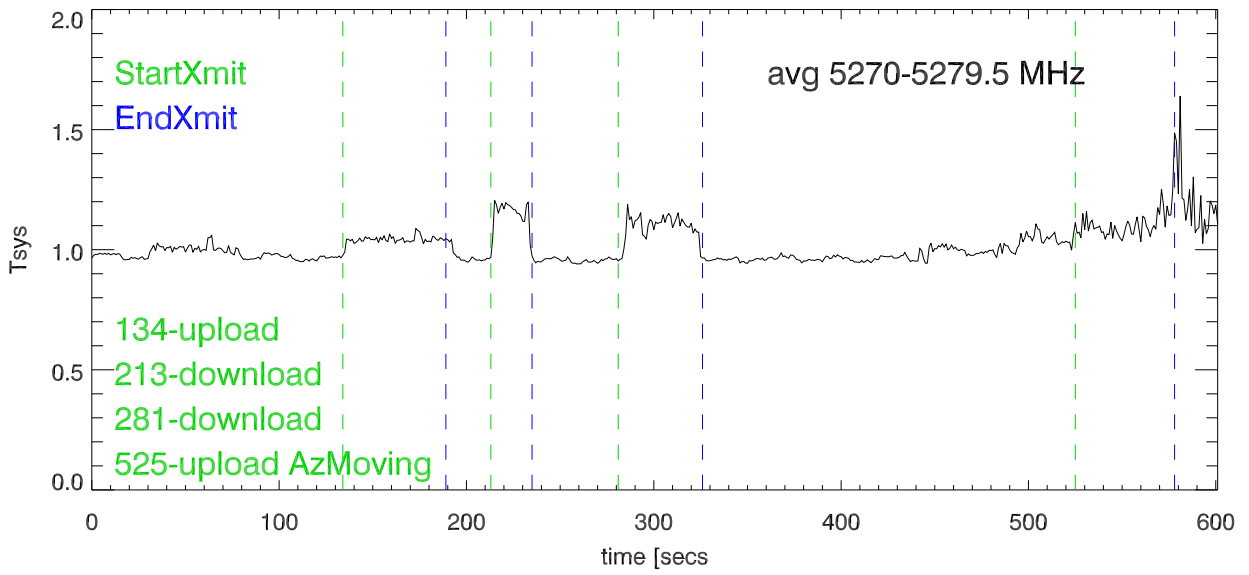

28jun12 cband xpernet test. totPower vs time

spectral averages: xmit on, xmit off

xmit on, xmit off. Blowup around xmit frequency.