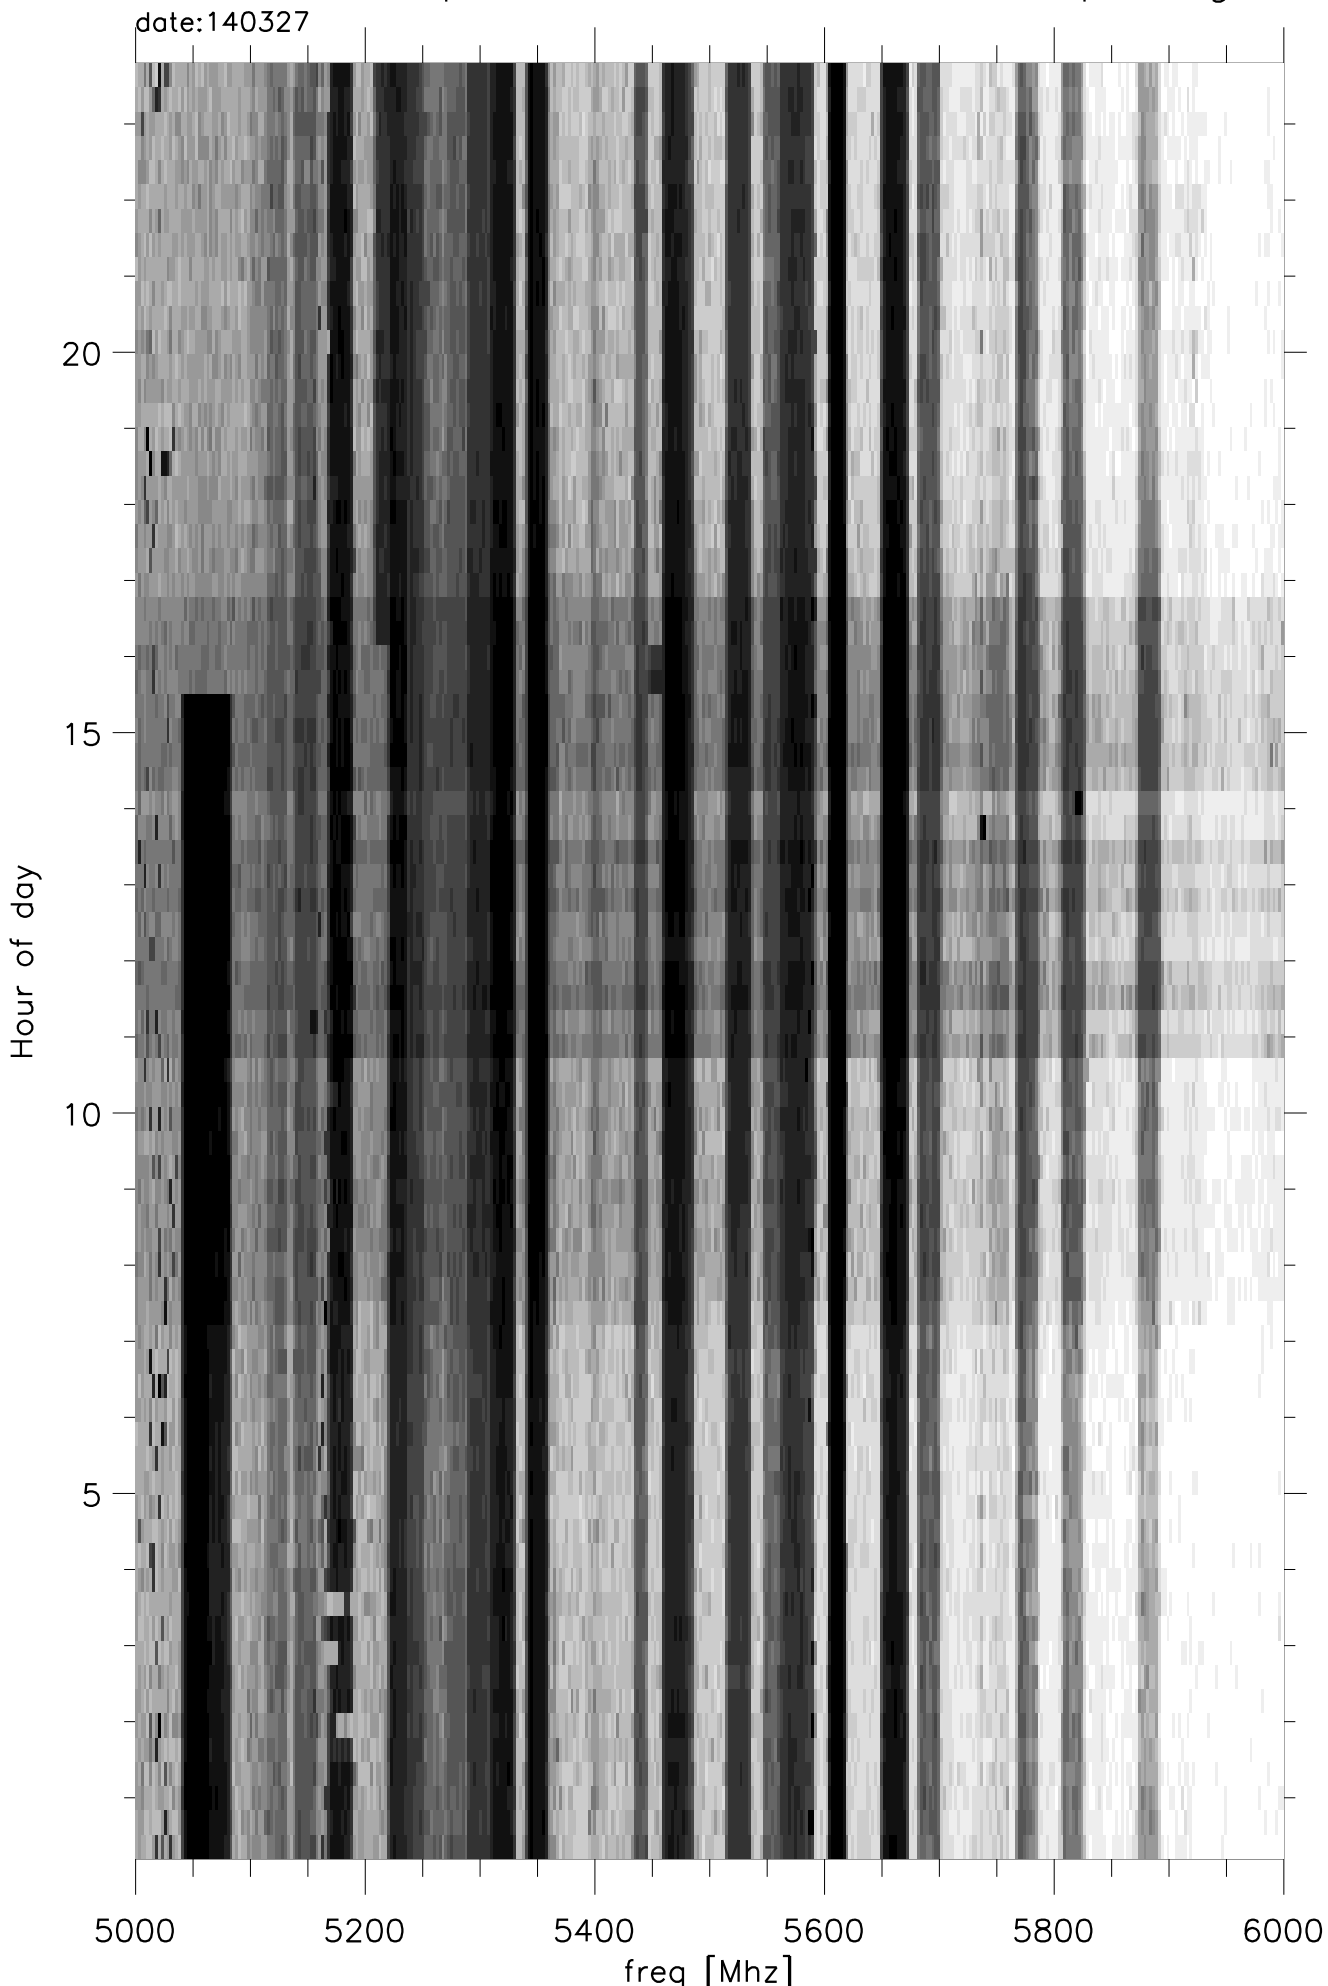

Arecibo Obs hilltop monitor rfi time vs Freq images

Arecibo Obs hilltop monitor rfi time vs Freq images

Arecibo Obs hilltop monitor rfi time vs Freq images