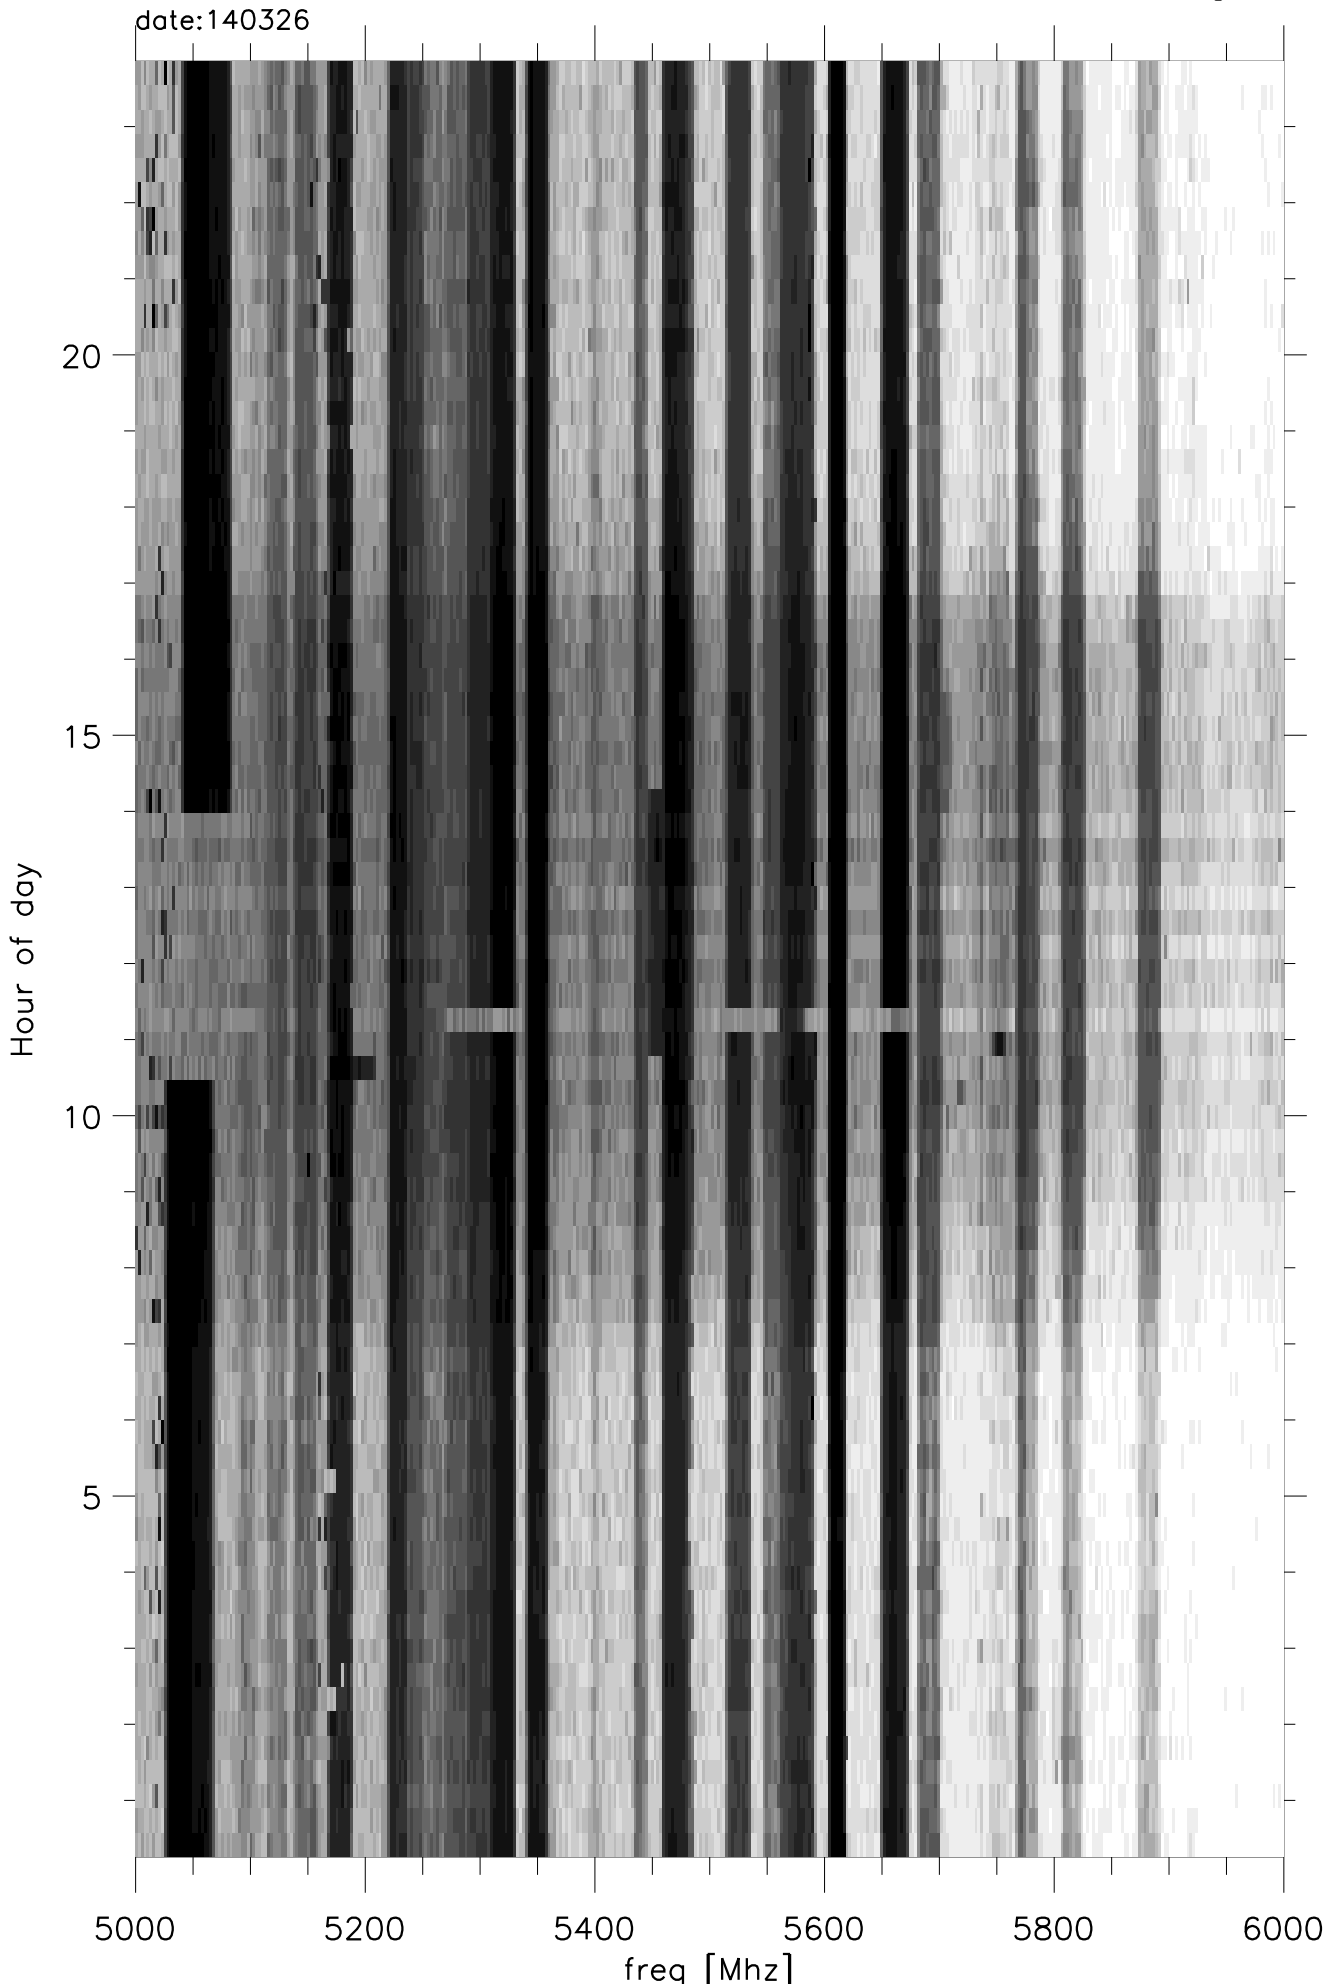

Arecibo Obs hilltop monitor rfi time vs Freq images

Arecibo Obs hilltop monitor rfi time vs Freq images

Arecibo Obs hilltop monitor rfi time vs Freq images