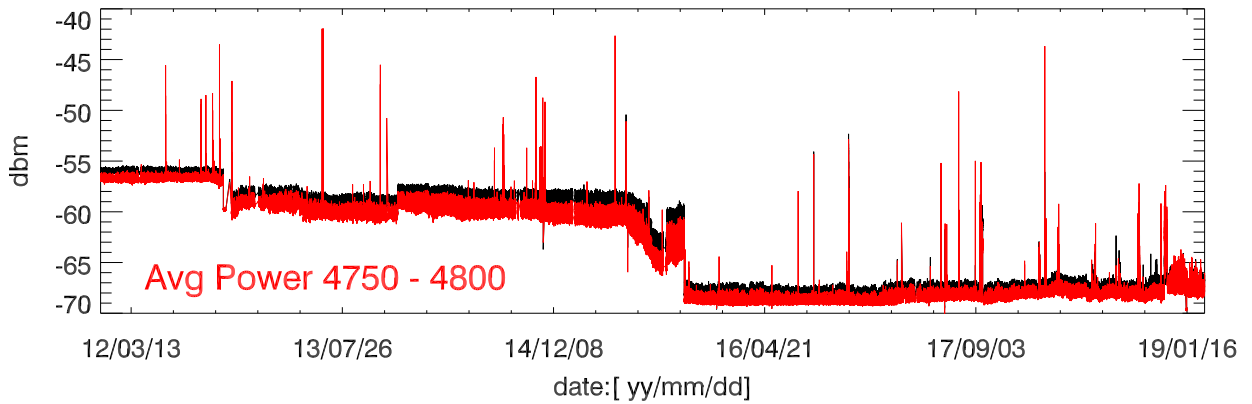

rfi hilltop monitor avgPower vs time for cband rfi

rfi hilltop monitor avgPower vs time for cband rfi

rfi hilltop monitor avgPower vs time for cband rfi

rfi hilltop monitor avgPower vs time for cband rfi

Blowup 09sep18 - 27feb19

Blowup 09sep18 - 27feb19

Blowup 09sep18 - 27feb19

rfi and median power vs hour of day. 28jan19-26feb19

rfi and median power vs hour of day. 28jan19-26feb19