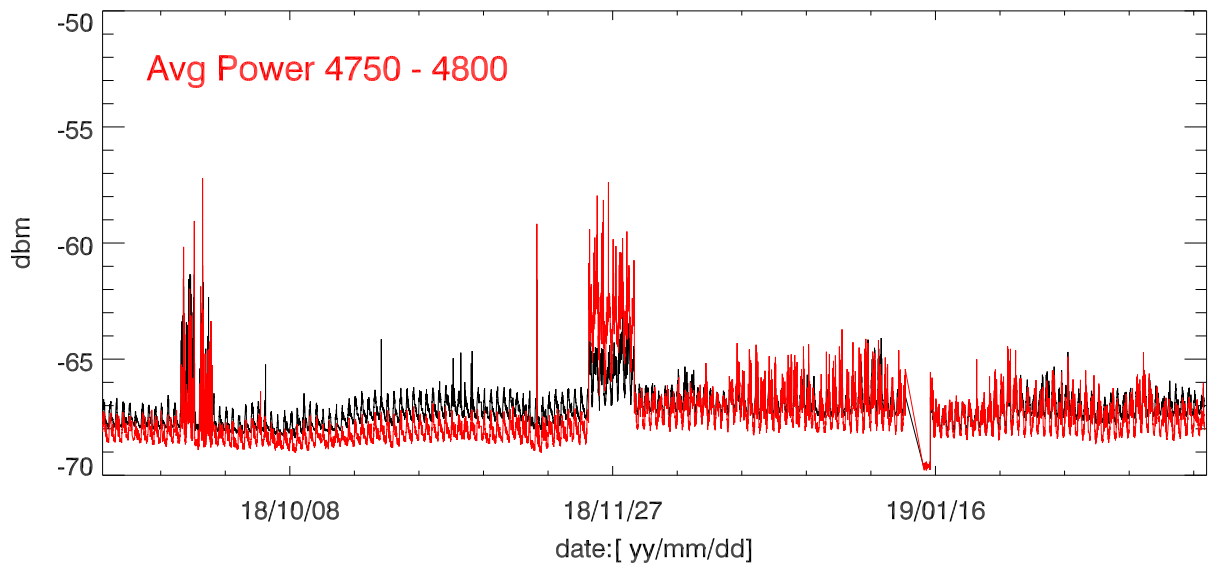

rfi hilltop monitor avgPower vs time for cband rfi

rfi hilltop monitor avgPower vs time for cband rfi

rfi hilltop monitor avgPower vs time for cband rfi

rfi hilltop monitor avgPower vs time for cband rfi

Blowup 09sep18 - 27feb19

Blowup 09sep18 - 27feb19

Blowup 09sep18 - 27feb19

rfi and median power vs hour of day. 28jan19-26feb19

rfi and median power vs hour of day. 28jan19-26feb19