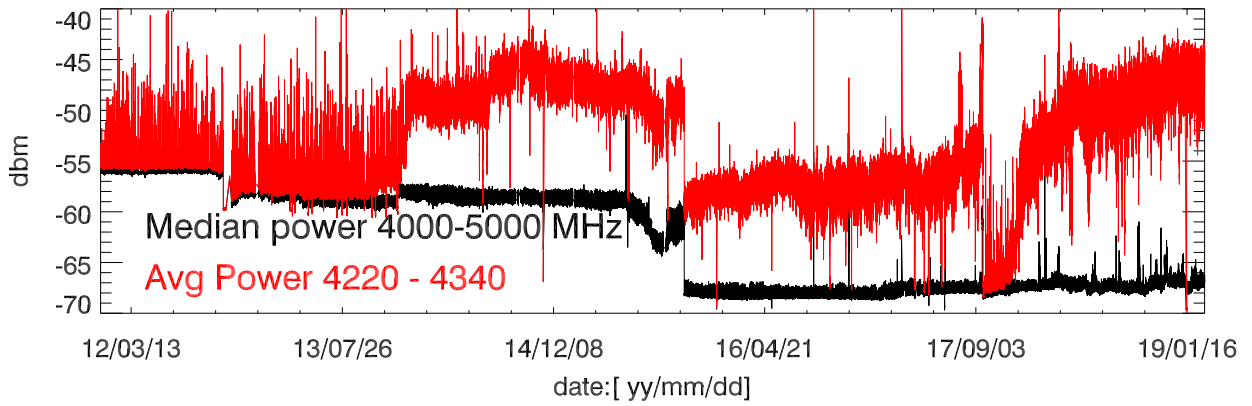

rfi hilltop monitor avgPower vs time for cband rfi

rfi hilltop monitor avgPower vs time for cband rfi

rfi hilltop monitor avgPower vs time for cband rfi

rfi hilltop monitor avgPower vs time for cband rfi

Blowup 09sep18 - 27feb19

Blowup 09sep18 - 27feb19

Blowup 09sep18 - 27feb19

rfi and median power vs hour of day. 28jan19-26feb19

rfi and median power vs hour of day. 28jan19-26feb19