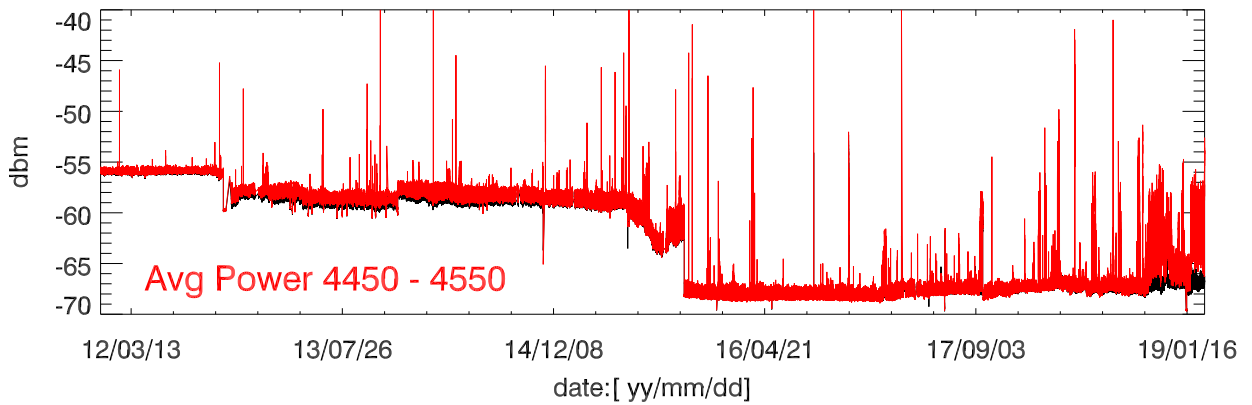

rfi hilltop monitor avgPower vs time for cband rfi

rfi hilltop monitor avgPower vs time for cband rfi

rfi hilltop monitor avgPower vs time for cband rfi

rfi hilltop monitor avgPower vs time for cband rfi

Blowup 09sep18 - 27feb19

Blowup 09sep18 - 27feb19

Blowup 09sep18 - 27feb19

rfi and median power vs hour of day. 28jan19-26feb19

rfi and median power vs hour of day. 28jan19-26feb19