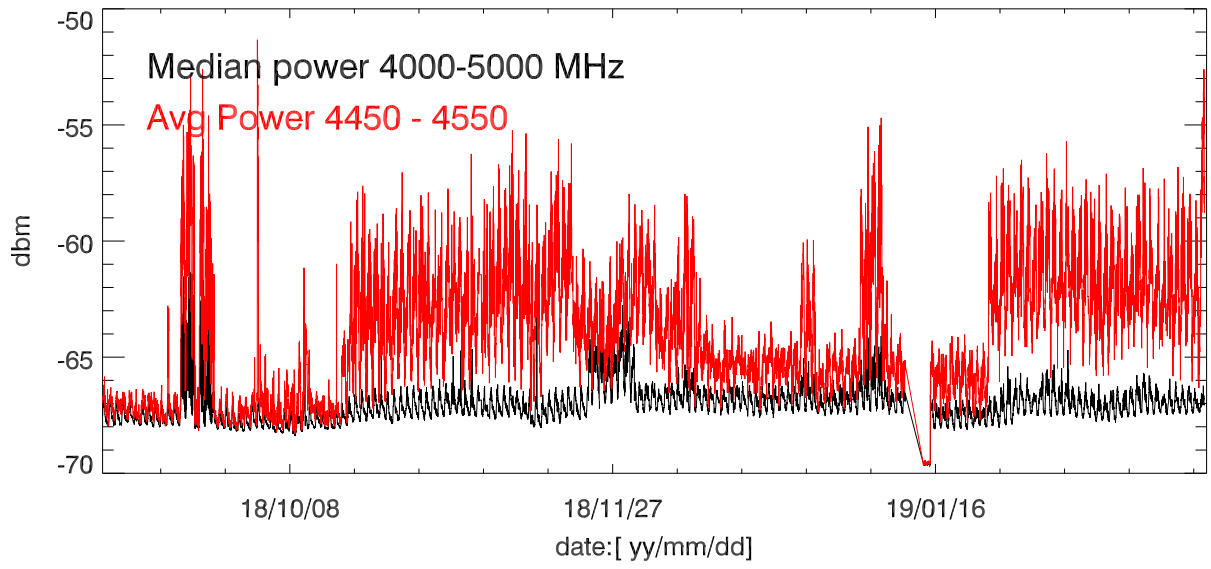

rfi hilltop monitor avgPower vs time for cband rfi

rfi hilltop monitor avgPower vs time for cband rfi

rfi hilltop monitor avgPower vs time for cband rfi

rfi hilltop monitor avgPower vs time for cband rfi

Blowup 09sep18 - 27feb19

Blowup 09sep18 - 27feb19

Blowup 09sep18 - 27feb19

rfi and median power vs hour of day. 28jan19-26feb19

rfi and median power vs hour of day. 28jan19-26feb19