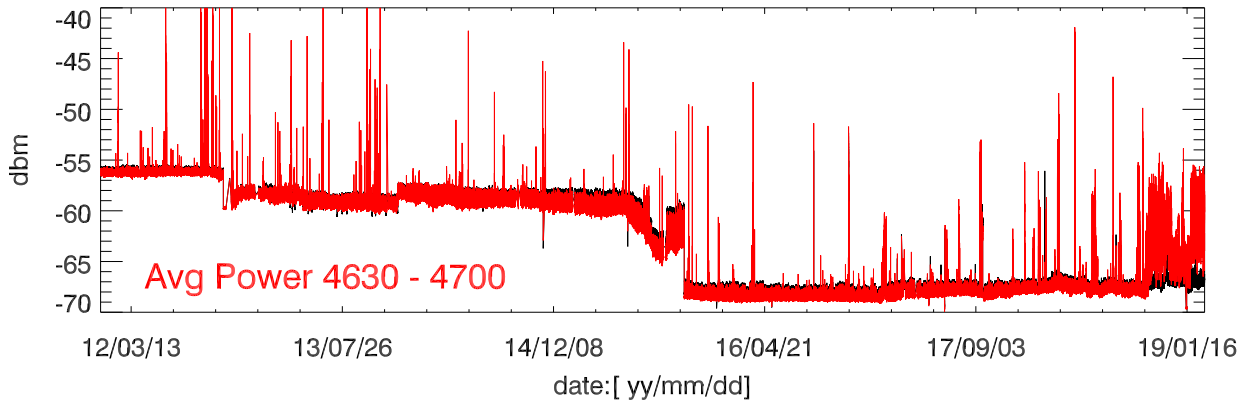

rfi hilltop monitor avgPower vs time for cband rfi

rfi hilltop monitor avgPower vs time for cband rfi

rfi hilltop monitor avgPower vs time for cband rfi

rfi hilltop monitor avgPower vs time for cband rfi

Blowup 09sep18 - 27feb19

Blowup 09sep18 - 27feb19

Blowup 09sep18 - 27feb19

rfi and median power vs hour of day. 28jan19-26feb19

rfi and median power vs hour of day. 28jan19-26feb19