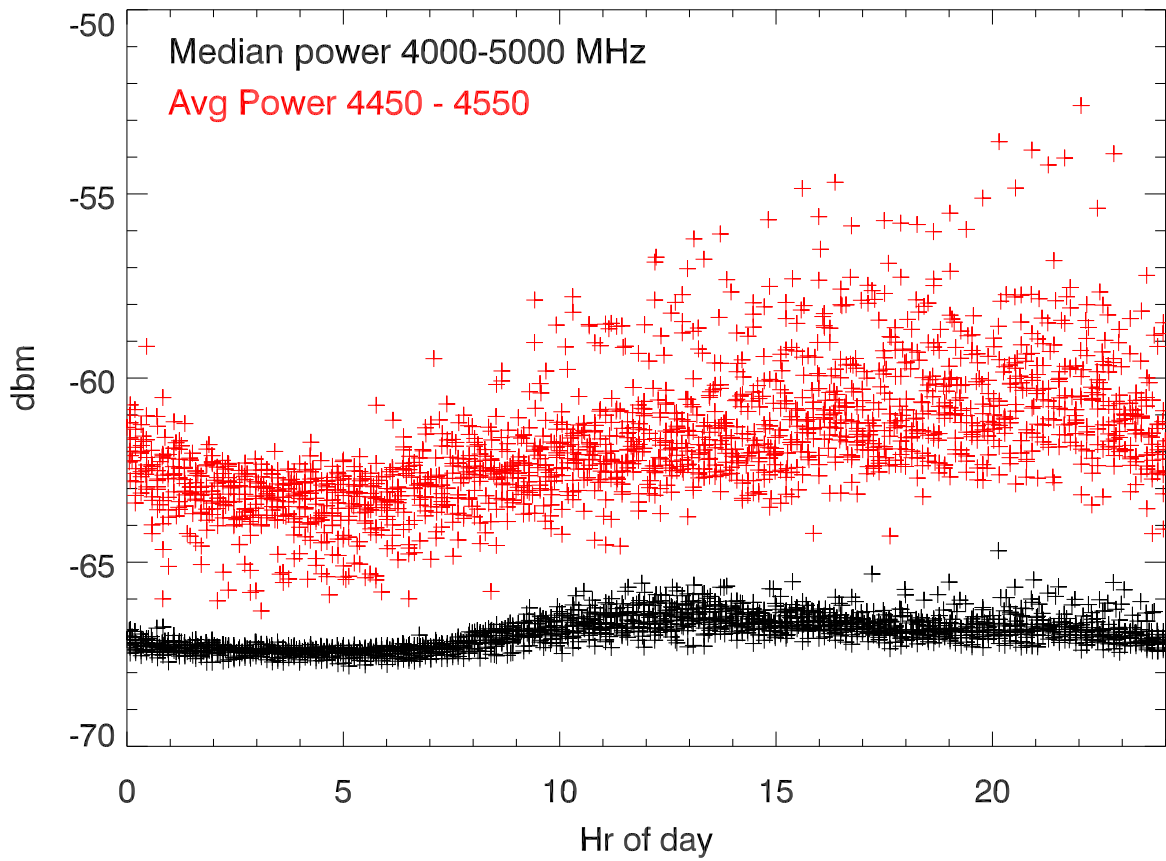

rfi hilltop monitor avgPower vs time for cband rfi

rfi hilltop monitor avgPower vs time for cband rfi

rfi hilltop monitor avgPower vs time for cband rfi

rfi hilltop monitor avgPower vs time for cband rfi

Blowup 09sep18 - 27feb19

Blowup 09sep18 - 27feb19

Blowup 09sep18 - 27feb19

rfi and median power vs hour of day. 28jan19-26feb19

rfi and median power vs hour of day. 28jan19-26feb19