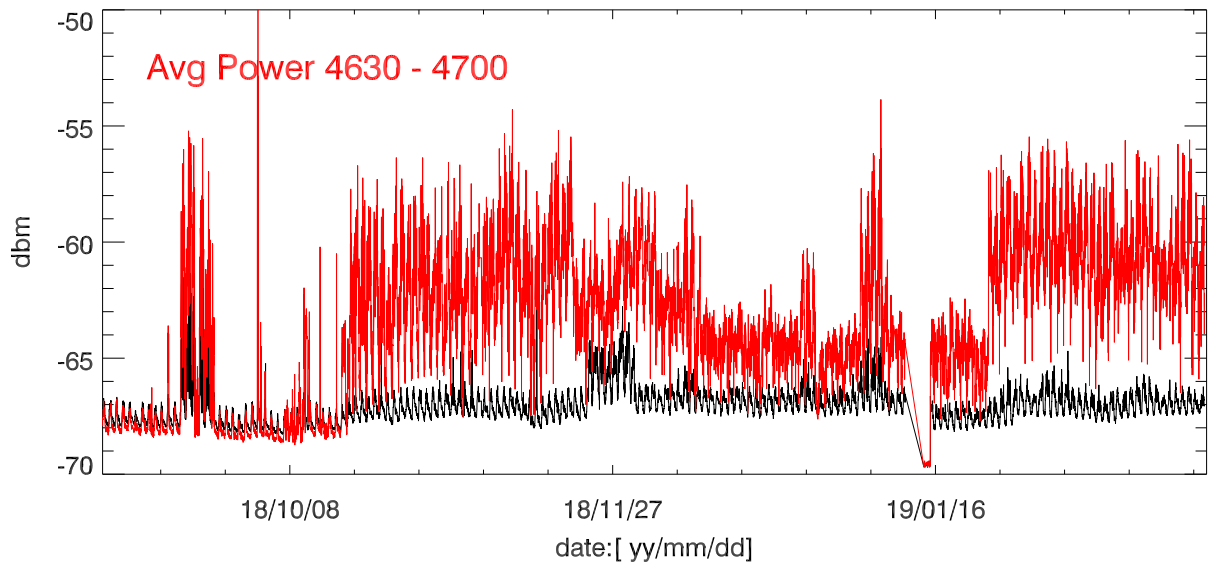

rfi hilltop monitor avgPower vs time for cband rfi

rfi hilltop monitor avgPower vs time for cband rfi

rfi hilltop monitor avgPower vs time for cband rfi

rfi hilltop monitor avgPower vs time for cband rfi

Blowup 09sep18 - 27feb19

Blowup 09sep18 - 27feb19

Blowup 09sep18 - 27feb19

rfi and median power vs hour of day. 28jan19-26feb19

rfi and median power vs hour of day. 28jan19-26feb19