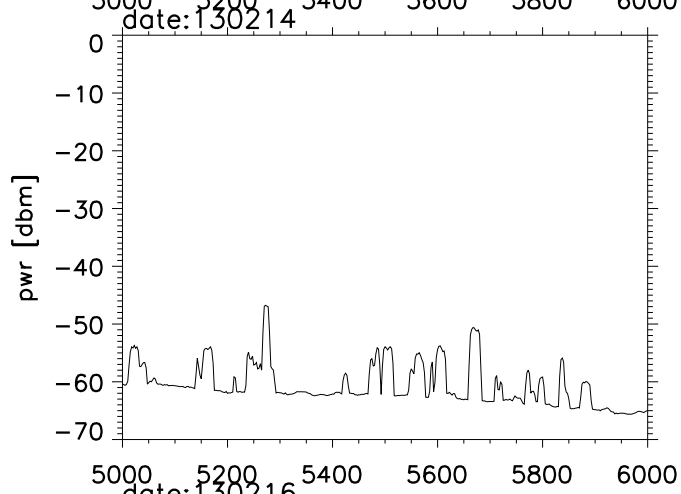

Arecibo Obs RFI Daily Average for 000000

Arecibo Obs RFI Daily Average for 000000