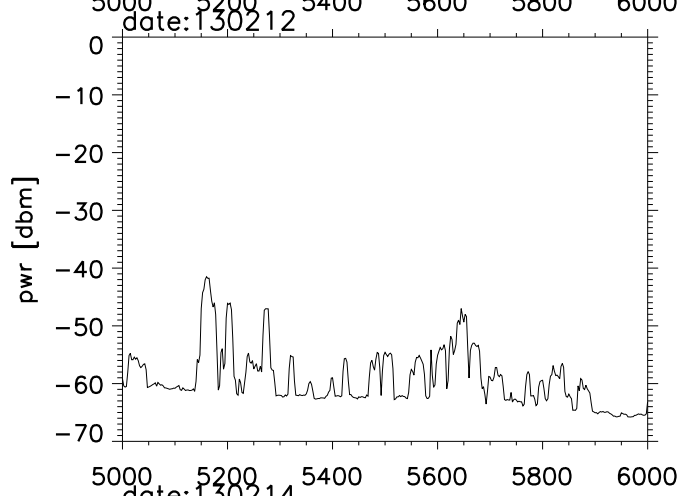

Arecibo Obs RFI Daily Average for 000000

Arecibo Obs RFI Daily Average for 000000