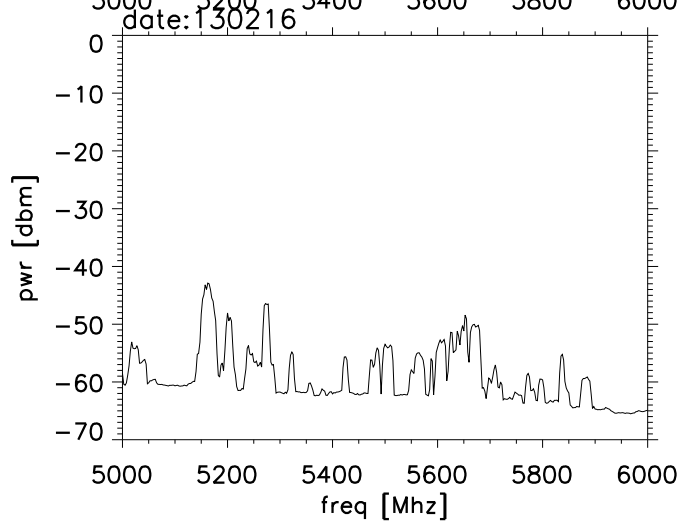

Arecibo Obs RFI Daily Average for 000000

Arecibo Obs RFI Daily Average for 000000