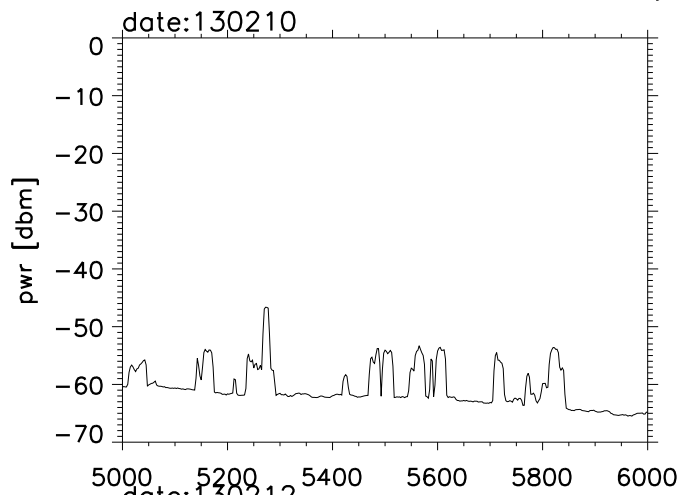

Arecibo Obs RFI Daily Average for 000000

Arecibo Obs RFI Daily Average for 000000