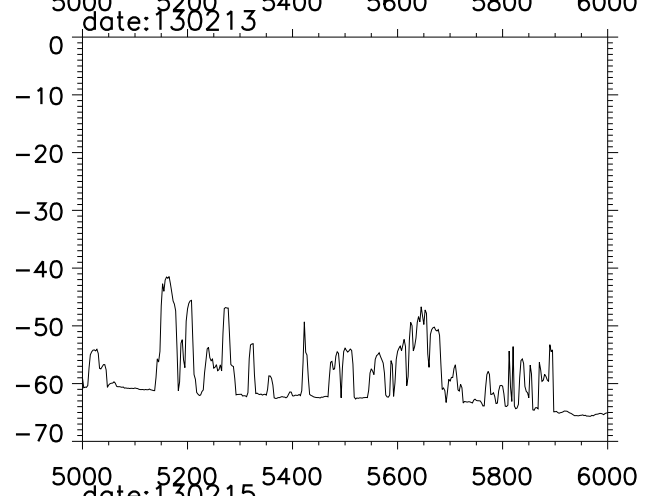

Arecibo Obs RFI Daily Average for 000000

Arecibo Obs RFI Daily Average for 000000