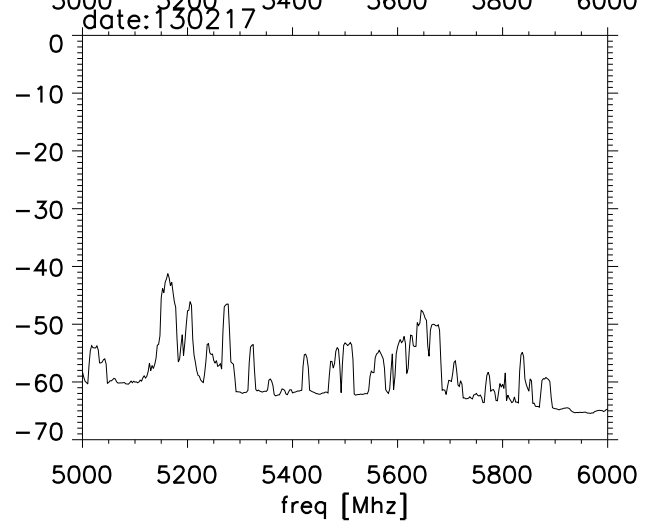

Arecibo Obs RFI Daily Average for 000000

Arecibo Obs RFI Daily Average for 000000