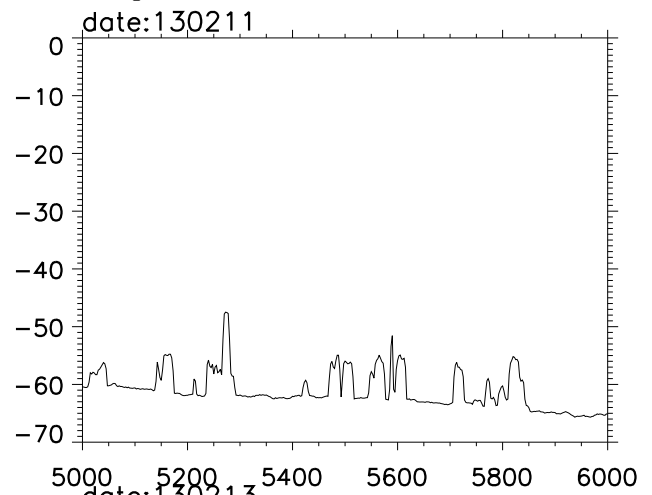

Arecibo Obs RFI Daily Average for 000000

Arecibo Obs RFI Daily Average for 000000