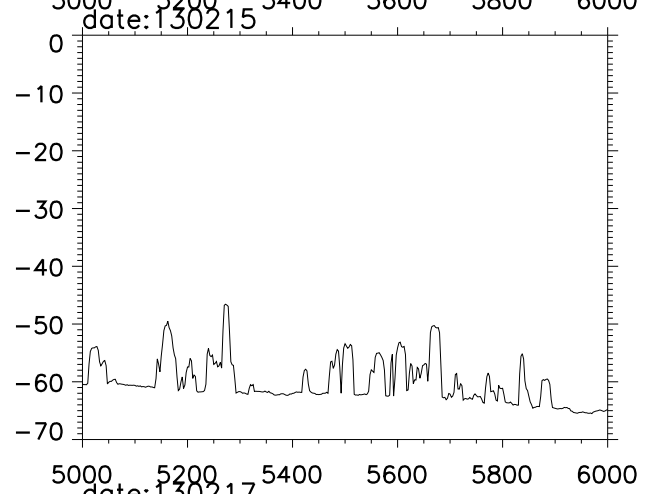

Arecibo Obs RFI Daily Average for 000000

Arecibo Obs RFI Daily Average for 000000