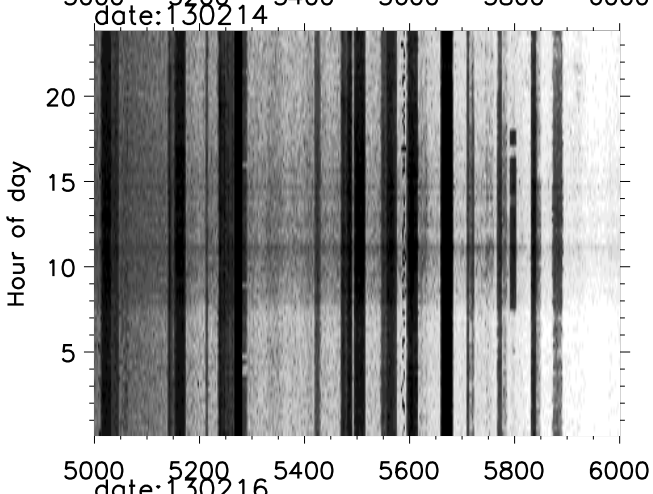

Arecibo Obs hilltop monitor rfi time vs Freq images

Arecibo Obs hilltop monitor rfi time vs Freq images