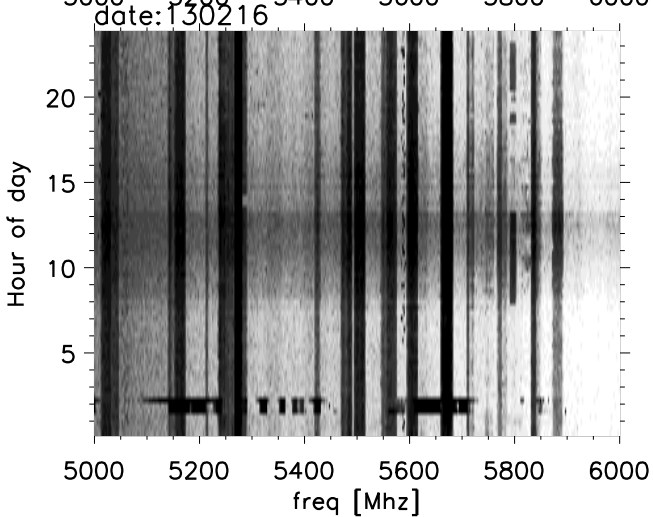

Arecibo Obs hilltop monitor rfi time vs Freq images

Arecibo Obs hilltop monitor rfi time vs Freq images