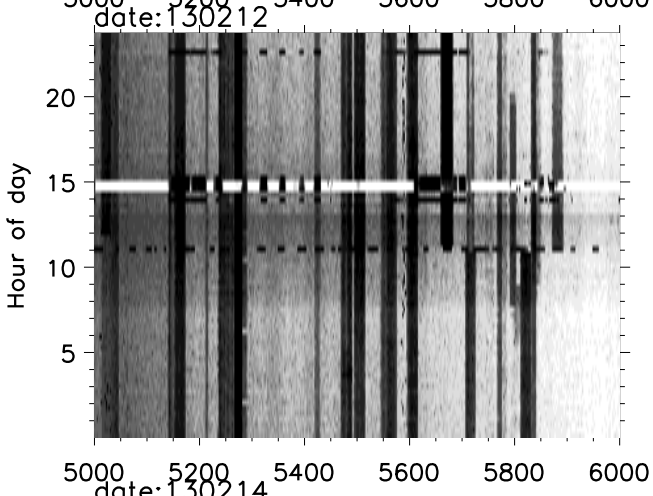

Arecibo Obs hilltop monitor rfi time vs Freq images

Arecibo Obs hilltop monitor rfi time vs Freq images