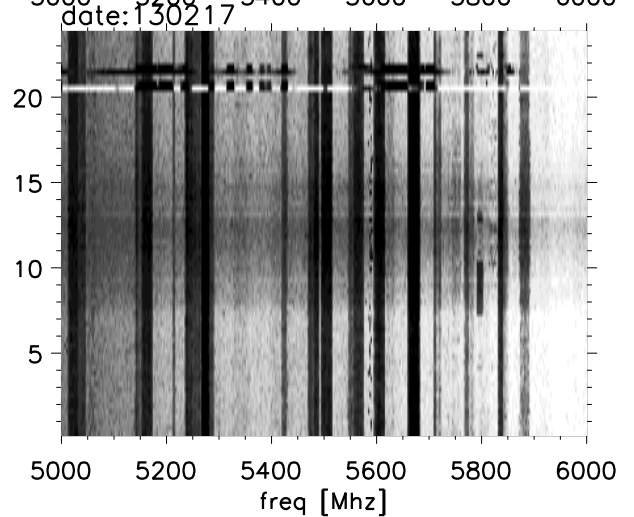

Arecibo Obs hilltop monitor rfi time vs Freq images

Arecibo Obs hilltop monitor rfi time vs Freq images