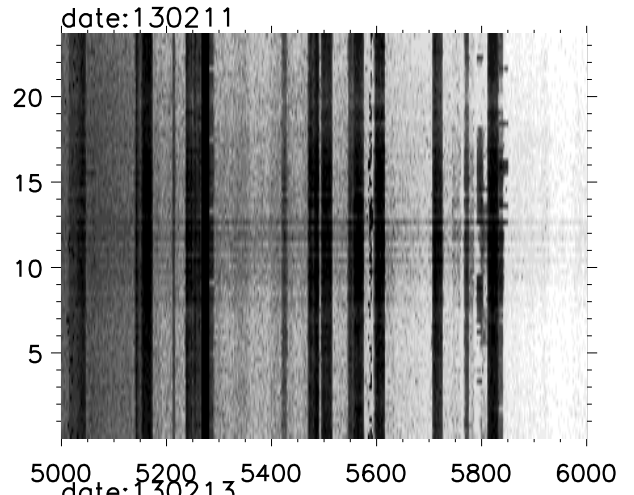

Arecibo Obs hilltop monitor rfi time vs Freq images

Arecibo Obs hilltop monitor rfi time vs Freq images