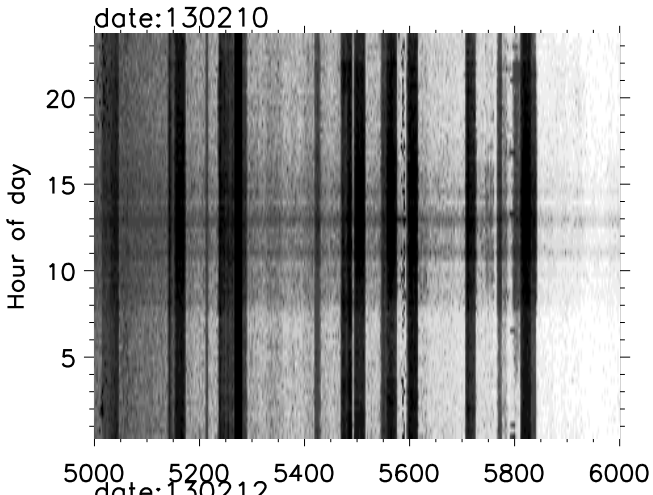

Arecibo Obs hilltop monitor rfi time vs Freq images

Arecibo Obs hilltop monitor rfi time vs Freq images