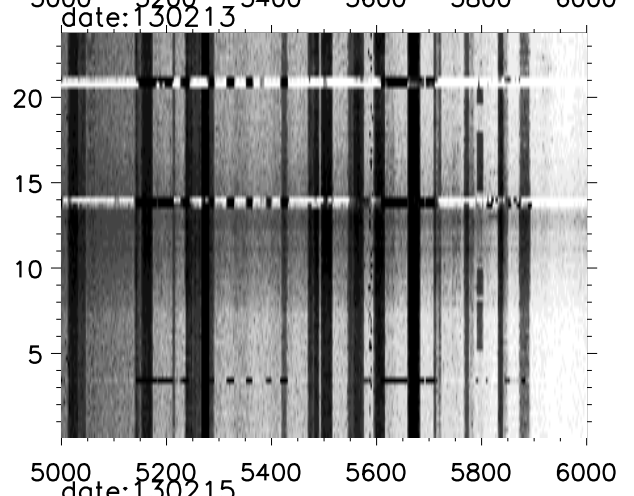

Arecibo Obs hilltop monitor rfi time vs Freq images

Arecibo Obs hilltop monitor rfi time vs Freq images