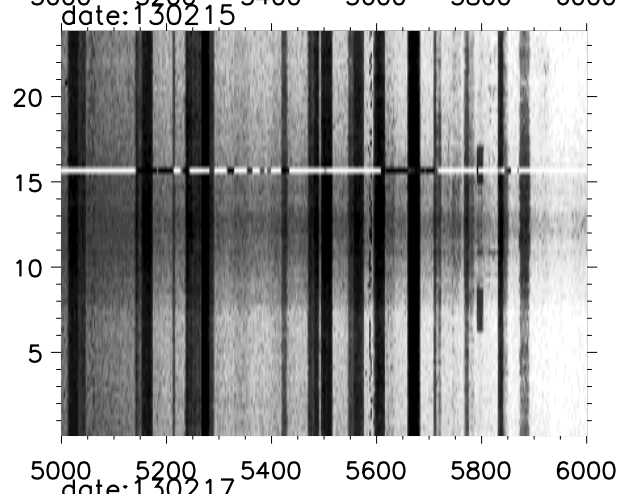

Arecibo Obs hilltop monitor rfi time vs Freq images

Arecibo Obs hilltop monitor rfi time vs Freq images