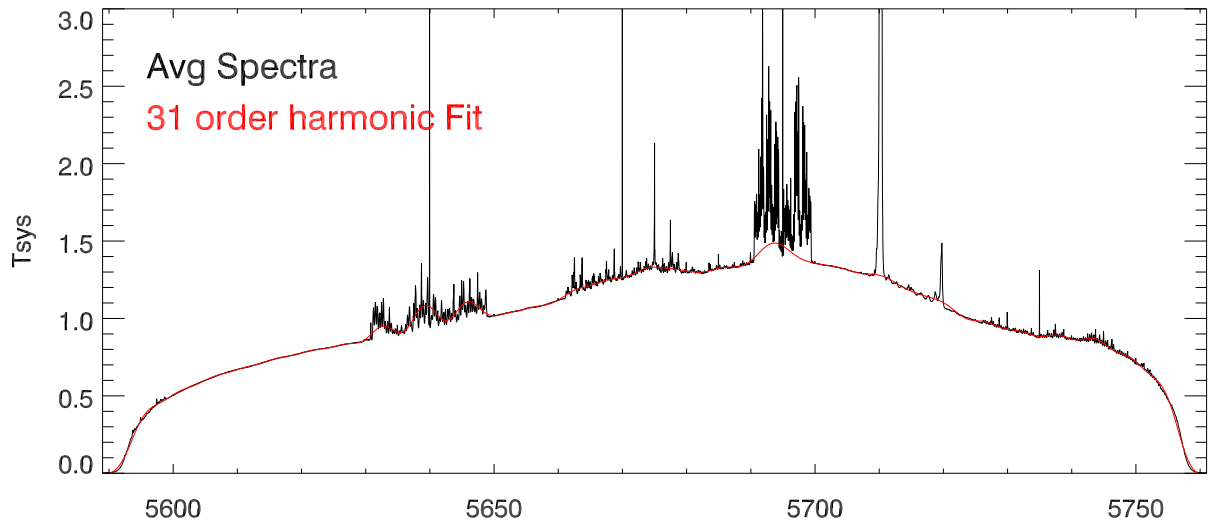

05jun13, cband 400 sec avg spc (after 5ghz rfi turned off)

Average spectrum - fit

rmsByChan/mean for 400 1 sec records