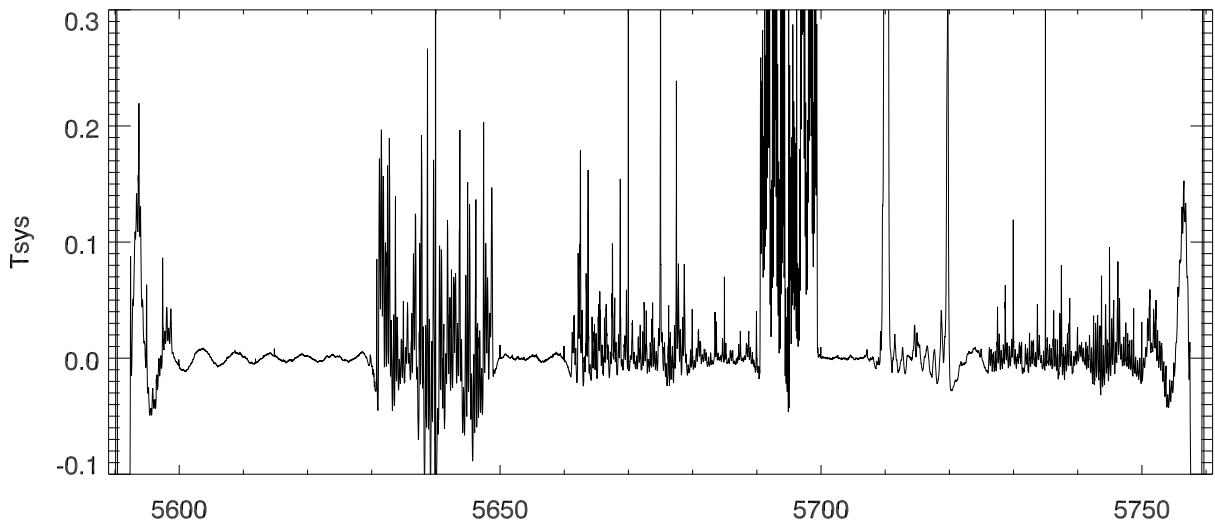

05jun13, cband 400 sec avg spc (after 5ghz rfi turned off)

Average spectrum - fit

rmsByChan/mean for 400 1 sec records