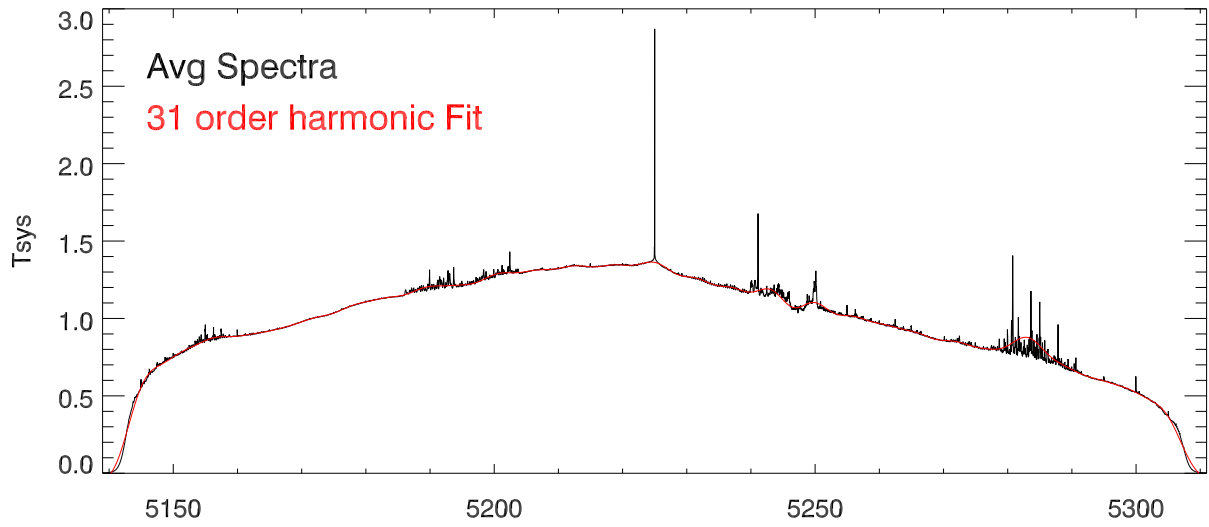

05jun13, cband 400 sec avg spc (after 5ghz rfi turned off)

Average spectrum - fit

rmsByChan/mean for 400 1 sec records