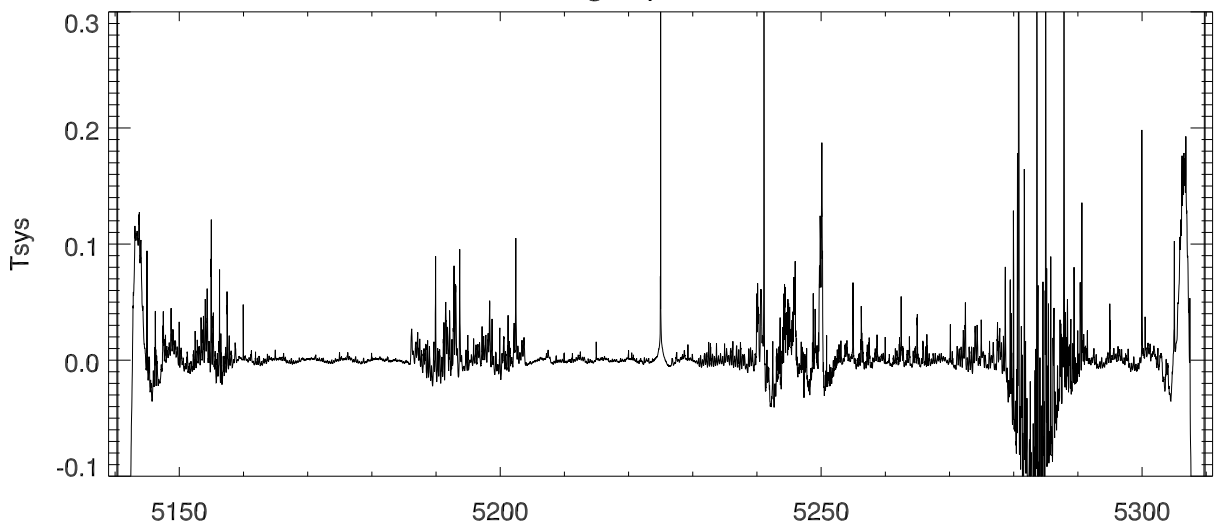

05jun13, cband 400 sec avg spc (after 5ghz rfi turned off)

Average spectrum - fit

rmsByChan/mean for 400 1 sec records