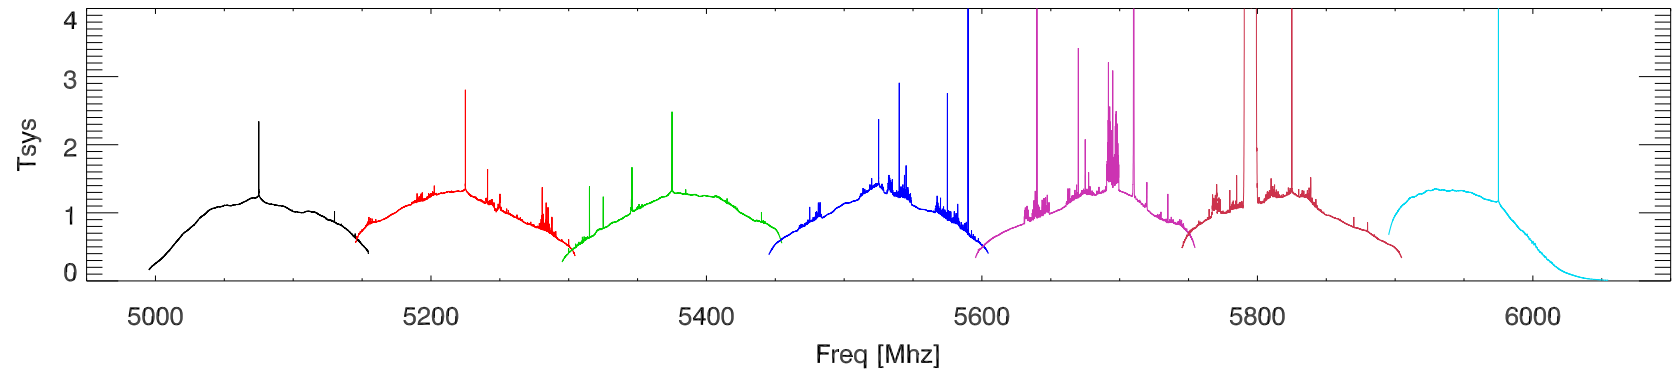

05jun13, cband 400 sec avg spc (after 5ghz rfi turned off)

Average spectrum - fit

rmsByChan/mean for 400 1 sec records