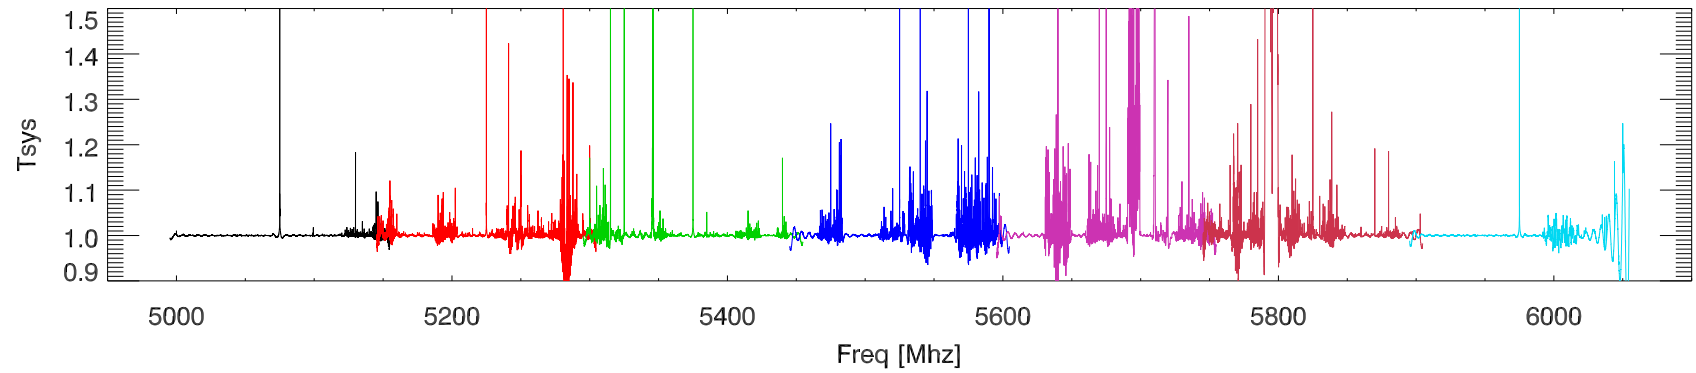

05jun13, cband 400 sec avg spc (after 5ghz rfi turned off)

Average spectrum - fit

rmsByChan/mean for 400 1 sec records