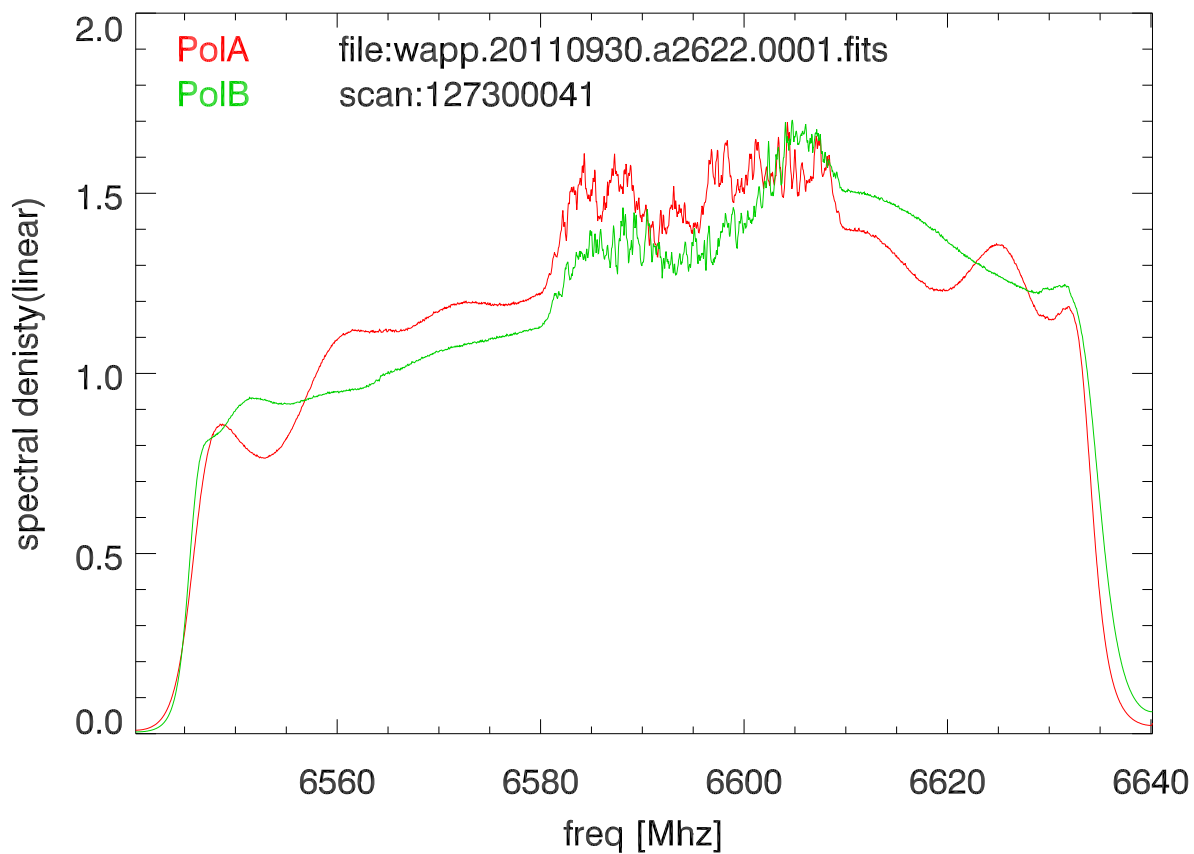

30sep11 a2622 cband hi. 300 sec peak hold

rms/mean by channel for 300 secs of data