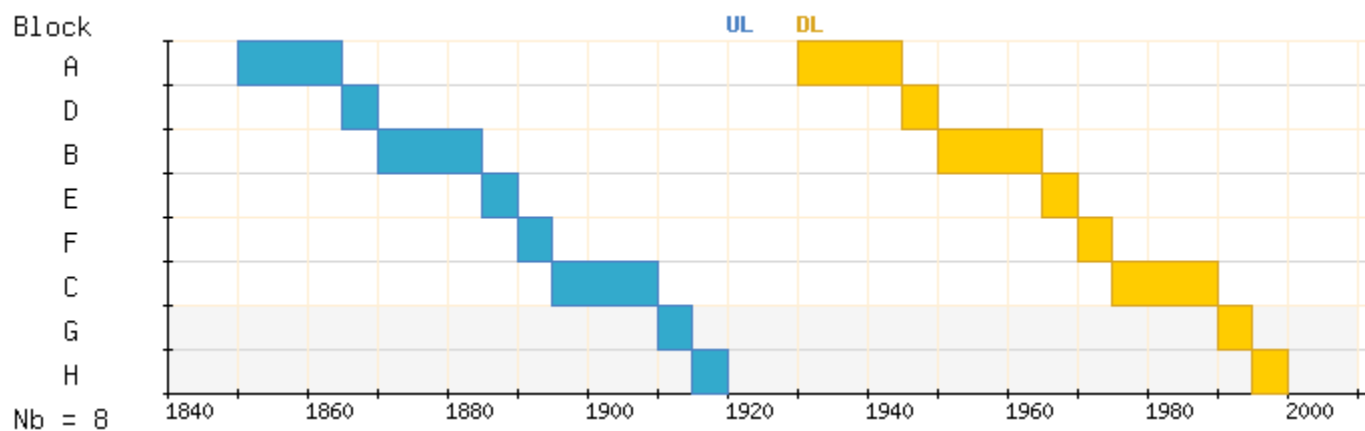

Block	F_{UL_low} (MHz)	F_{DL_low} (MHz)	Block bandwidth	Band 12		Band 13		Band 14		Band 17		Band 29	
				N_{UL} range	N_{DL} range	N_{UL} range	N_{DL} range	N_{UL} range	N_{DL} range	N_{UL} range	N_{DL} range	N_{UL} range	N_{DL} range
E_{Lo}	722	722	6										9710 .. 9769
C_{Up}	776	746	11			23180 .. 23279	5180 .. 5279						
A_{Up}	787	757	1										
D_{Up}	788	758	5					23280 .. 23329	5280 .. 5329				
PS	793	763	12					23330 .. 23379	5330 .. 5379				
B_{Up}	805	775	1										

1900 MHz Personal Communications Service (PCS)

EARFCN range for PCS B2 / B25