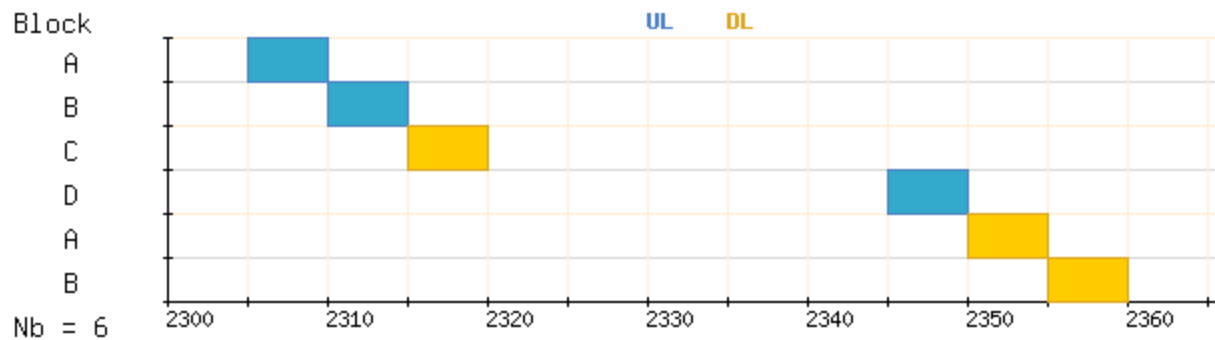

EARFCN range for WCS B30

Block	F_{UL, low} (MHz)	F_{DL, low} (MHz)	Block bandwidth	Band 30	
				N_{UL} range	N_{DL} range
A	2305		5	27660 .. 27709	
B	2310		5	27710 .. 27759	
C		2315	5		
D	2345		5		
A		2350	5		9770 .. 9819
B		2355	5		9820 .. 9869

WCS blocks C and D are planned for Airplane to Ground traffic