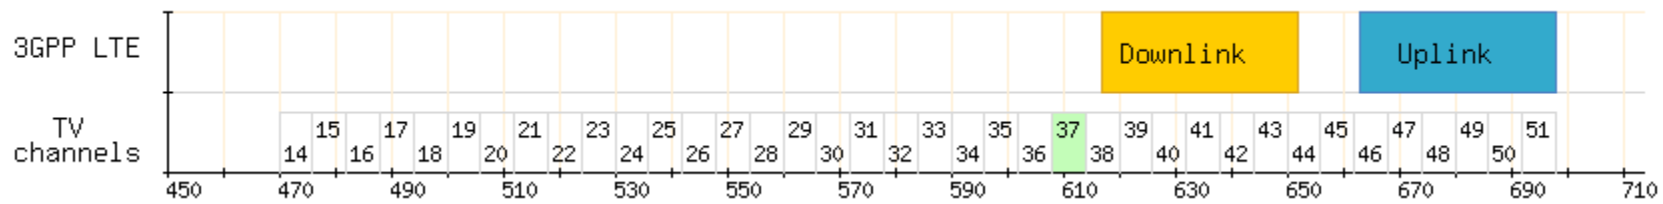

600 MHz broadcast television UHF band

Channel 37 is reserved for radio astronomy