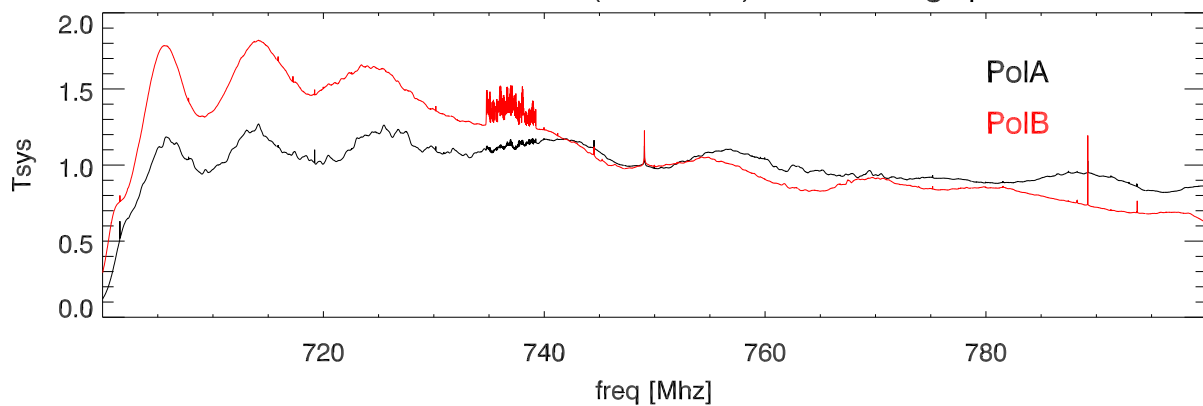

a2524 20nov11 file 100 (off source). 300 sec avg spectra

blowup around rfi

rms/mean by channel for 300 seconds.

rms/mean blowup around rfi