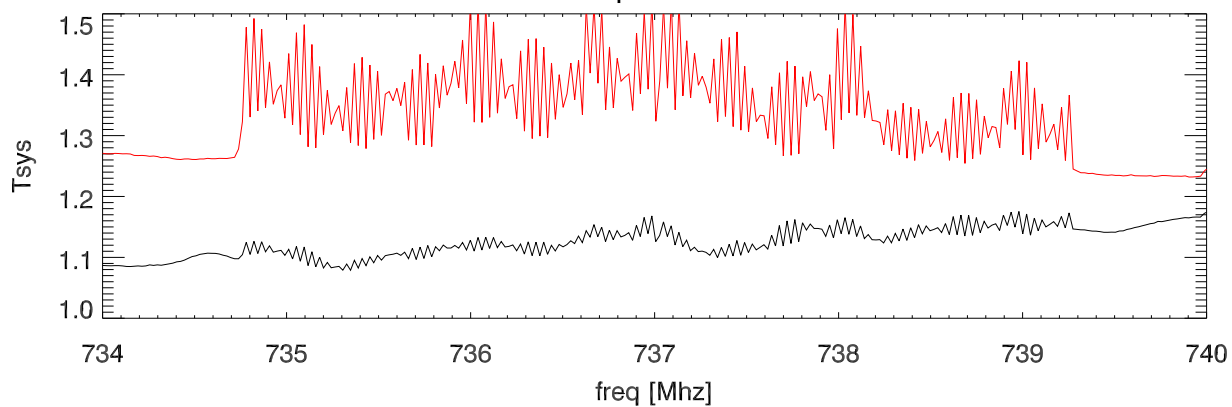

a2524 20nov11 file 100 (off source). 300 sec avg spectra

blowup around rfi

rms/mean by channel for 300 seconds.

rms/mean blowup around rfi