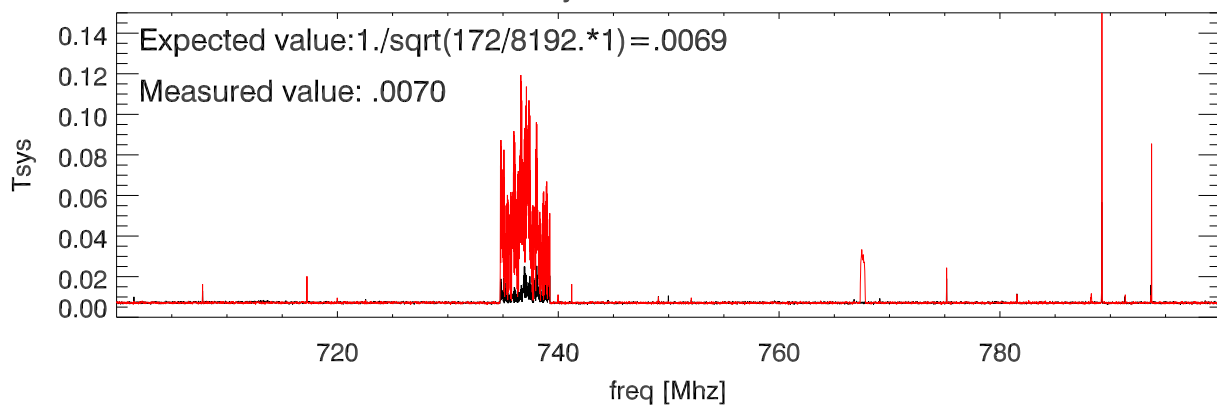

a2524 20nov11 file 100 (off source). 300 sec avg spectra

blowup around rfi

rms/mean by channel for 300 seconds.

rms/mean blowup around rfi