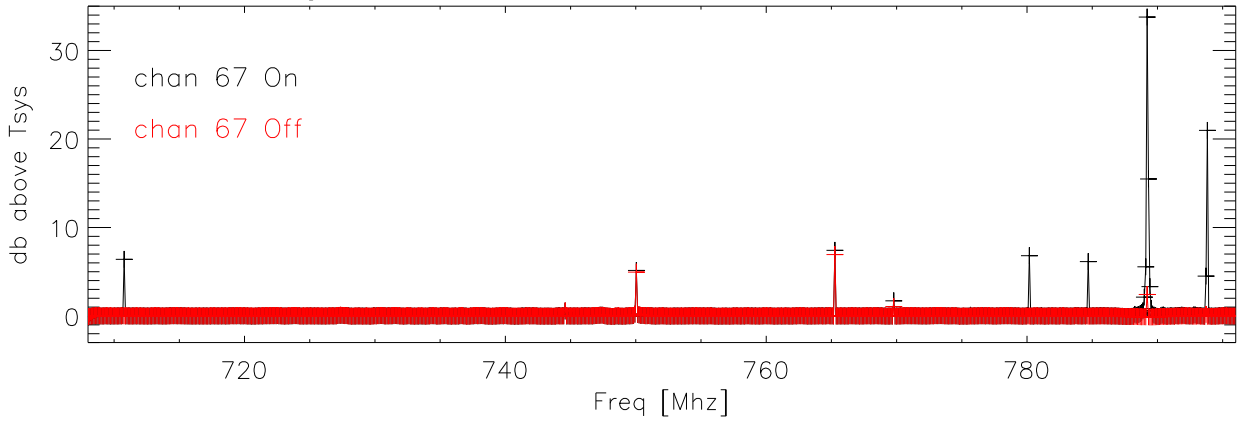

12aug09 800Rcvr spectra for chn 67 on and off. PolA

blowup vertical/horizontal scale. polA, linear plot

12aug09 800Rcvr spectra for chn 67 on and off. PolB

blowup vertical/horizontal scale. polB, linear plot