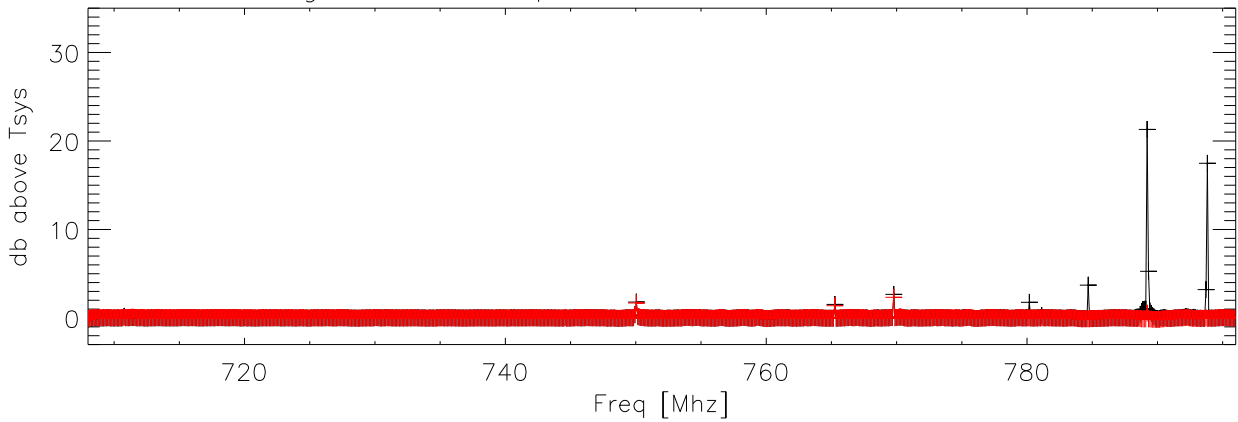

12aug09 800Rcvr spectra for chn 67 on and off. PolA

blowup vertical/horizontal scale. polA, linear plot

12aug09 800Rcvr spectra for chn 67 on and off. PolB

blowup vertical/horizontal scale. polB, linear plot