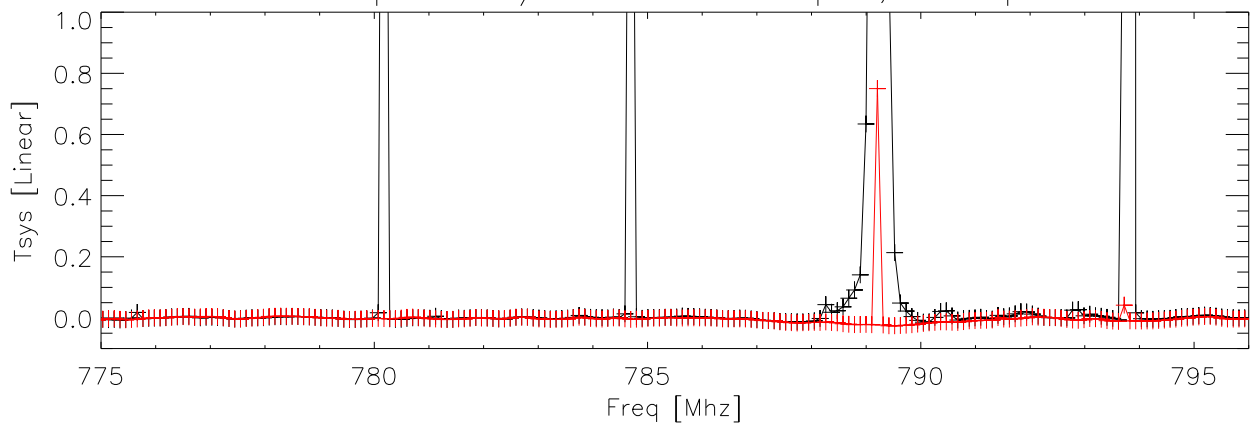

12aug09 800Rcvr spectra for chn 67 on and off. PolA

blowup vertical/horizontal scale. polA, linear plot

12aug09 800Rcvr spectra for chn 67 on and off. PolB

blowup vertical/horizontal scale. polB, linear plot