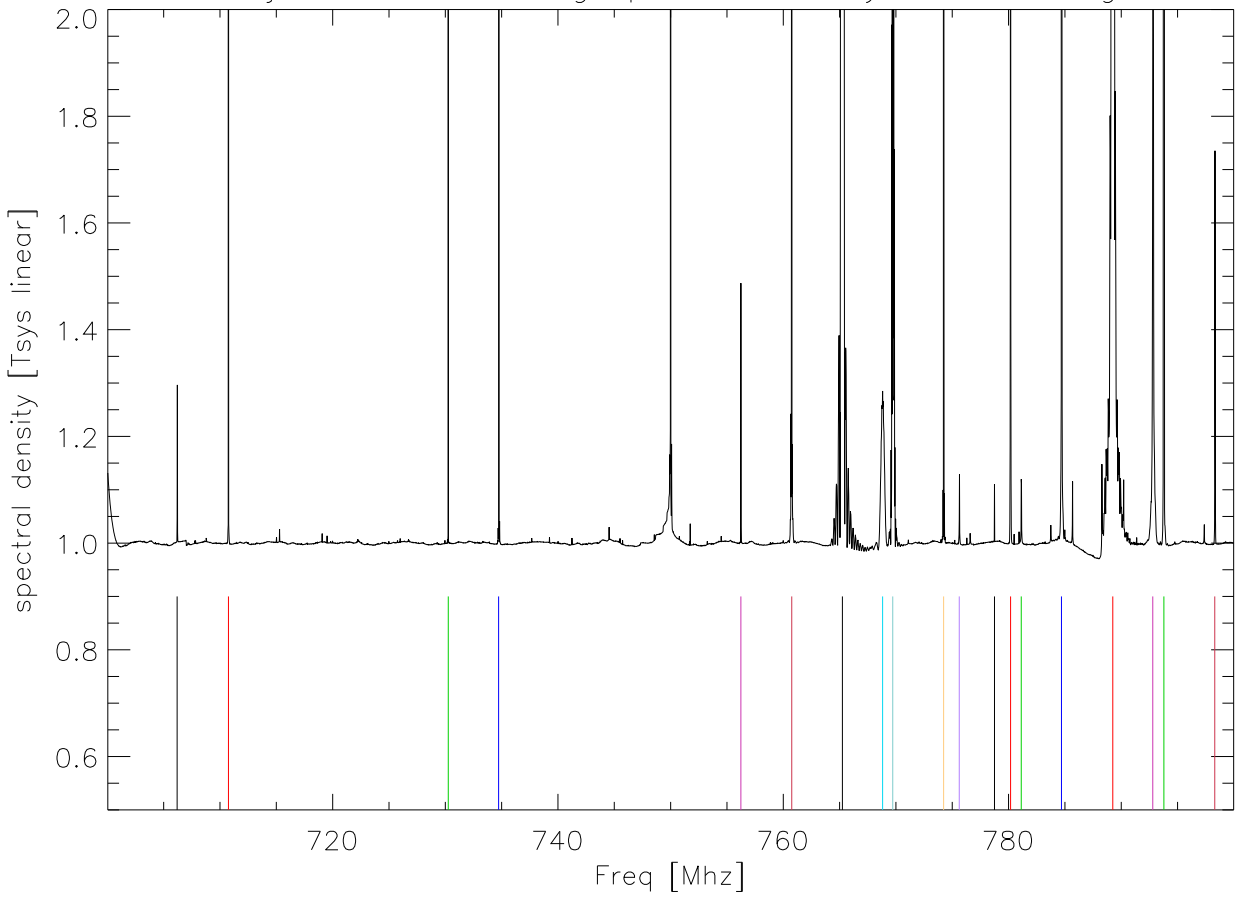

14jun09 800rcvr avg spectral density CW Az swing

average Spectra Db scale

14jun09 800rcvr ChannelPower vs az . large rfi

14jun09 800rcvr ChannelPower vs az . smaller rfi