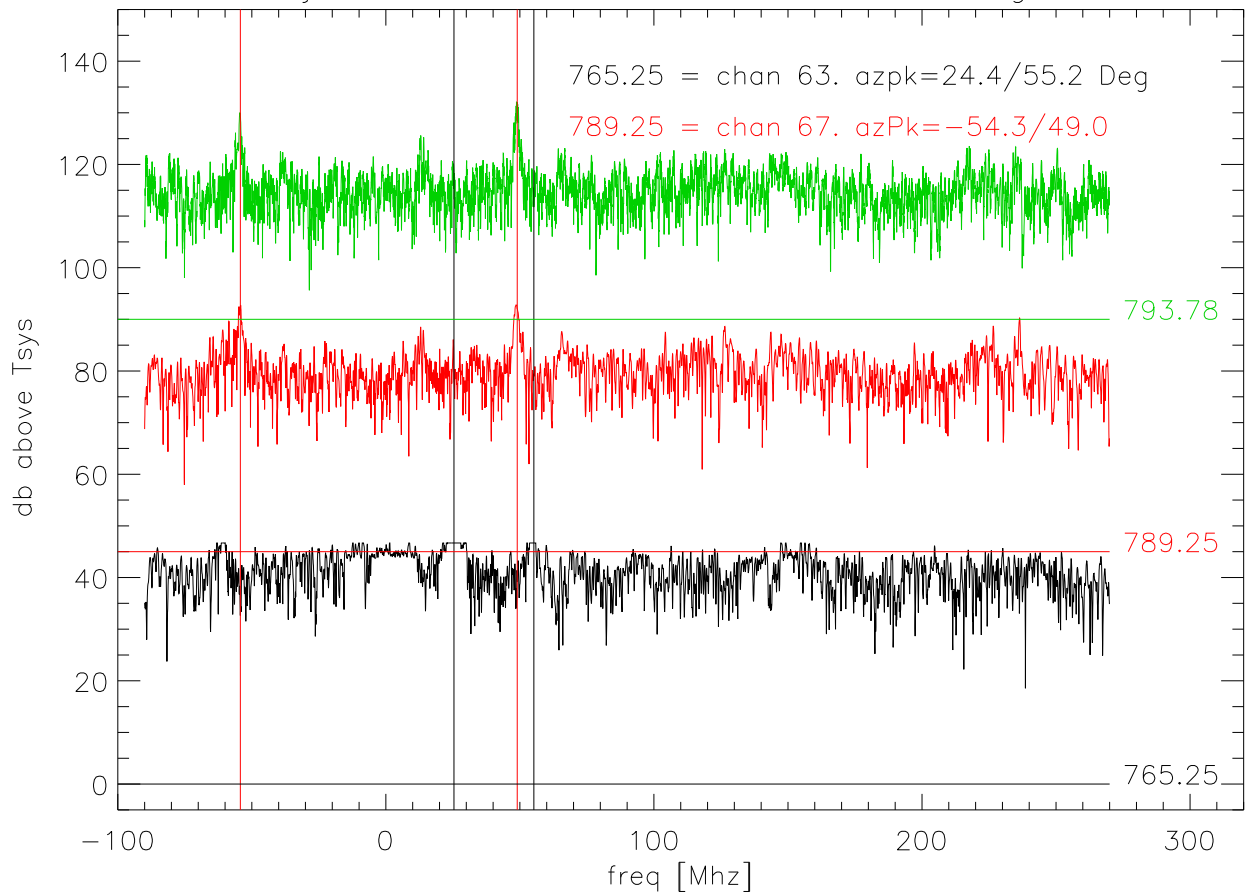

14jun09 800rcvr avg spectral density CW Az swing

average Spectra Db scale

14jun09 800rcvr ChannelPower vs az . large rfi

14jun09 800rcvr ChannelPower vs az . smaller rfi