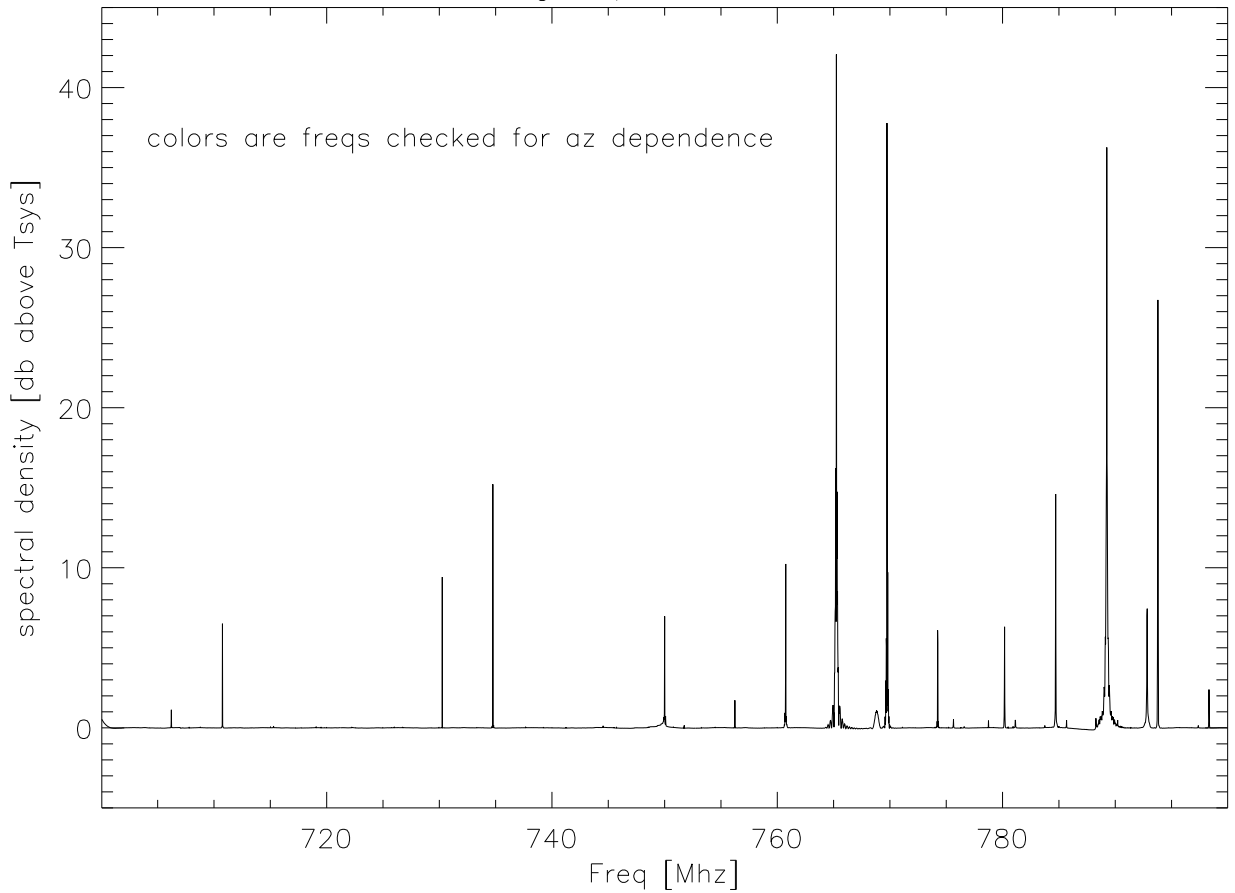

14jun09 800rcvr avg spectral density CW Az swing

average Spectra Db scale

14jun09 800rcvr ChannelPower vs az . large rfi

14jun09 800rcvr ChannelPower vs az . smaller rfi