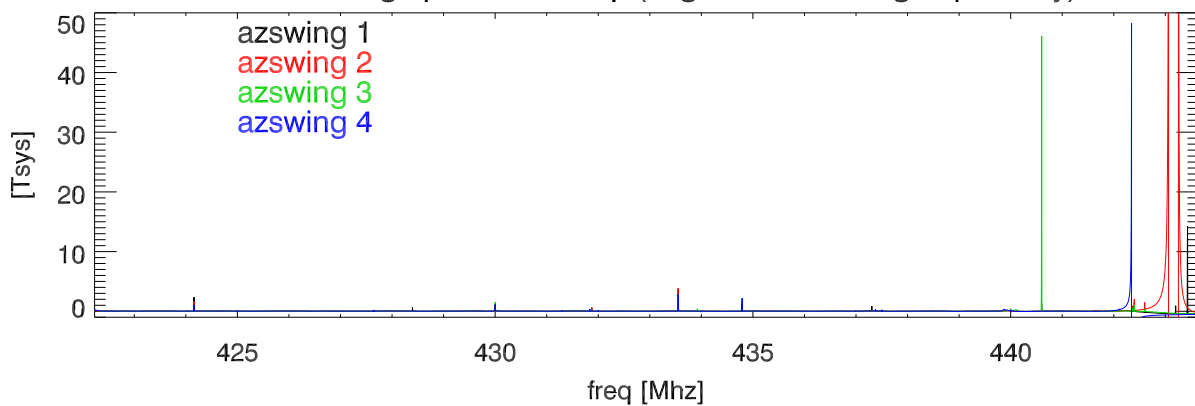

30nov12 avg spectra vs freq (avg each az swing separately)

avg spectra blowup

Peak Hold Spectra (each az swing done separately)

Peak Hold Spectra blowup