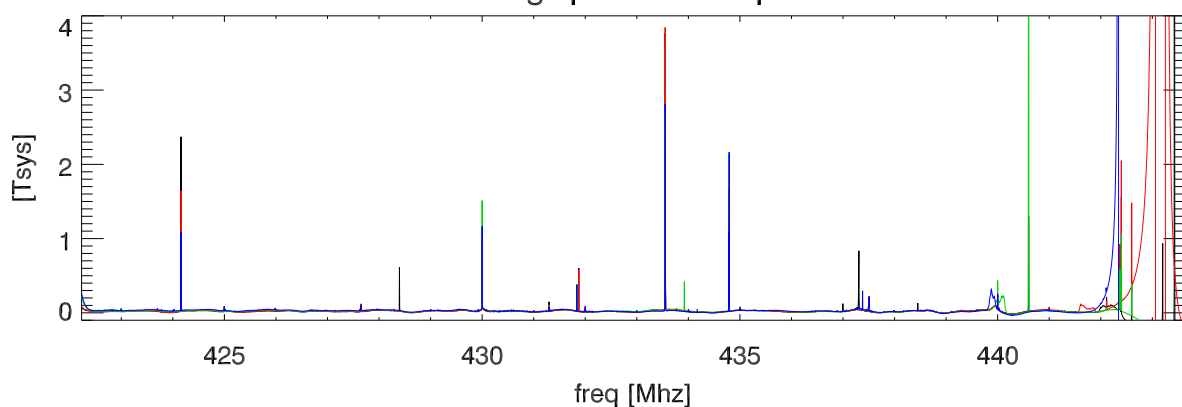

30nov12 avg spectra vs freq (avg each az swing separately)

avg spectra blowup

Peak Hold Spectra (each az swing done separately)

Peak Hold Spectra blowup