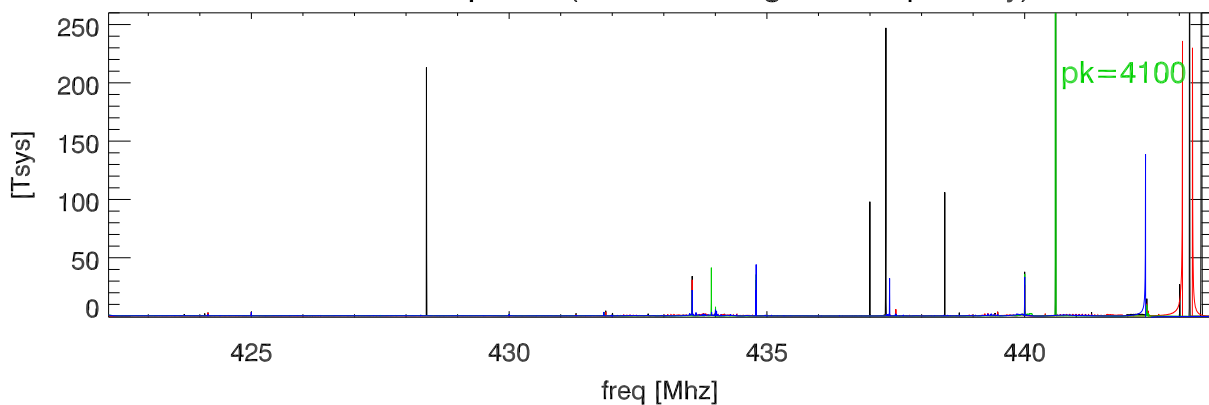

30nov12 avg spectra vs freq (avg each az swing separately)

avg spectra blowup

Peak Hold Spectra (each az swing done separately)

Peak Hold Spectra blowup