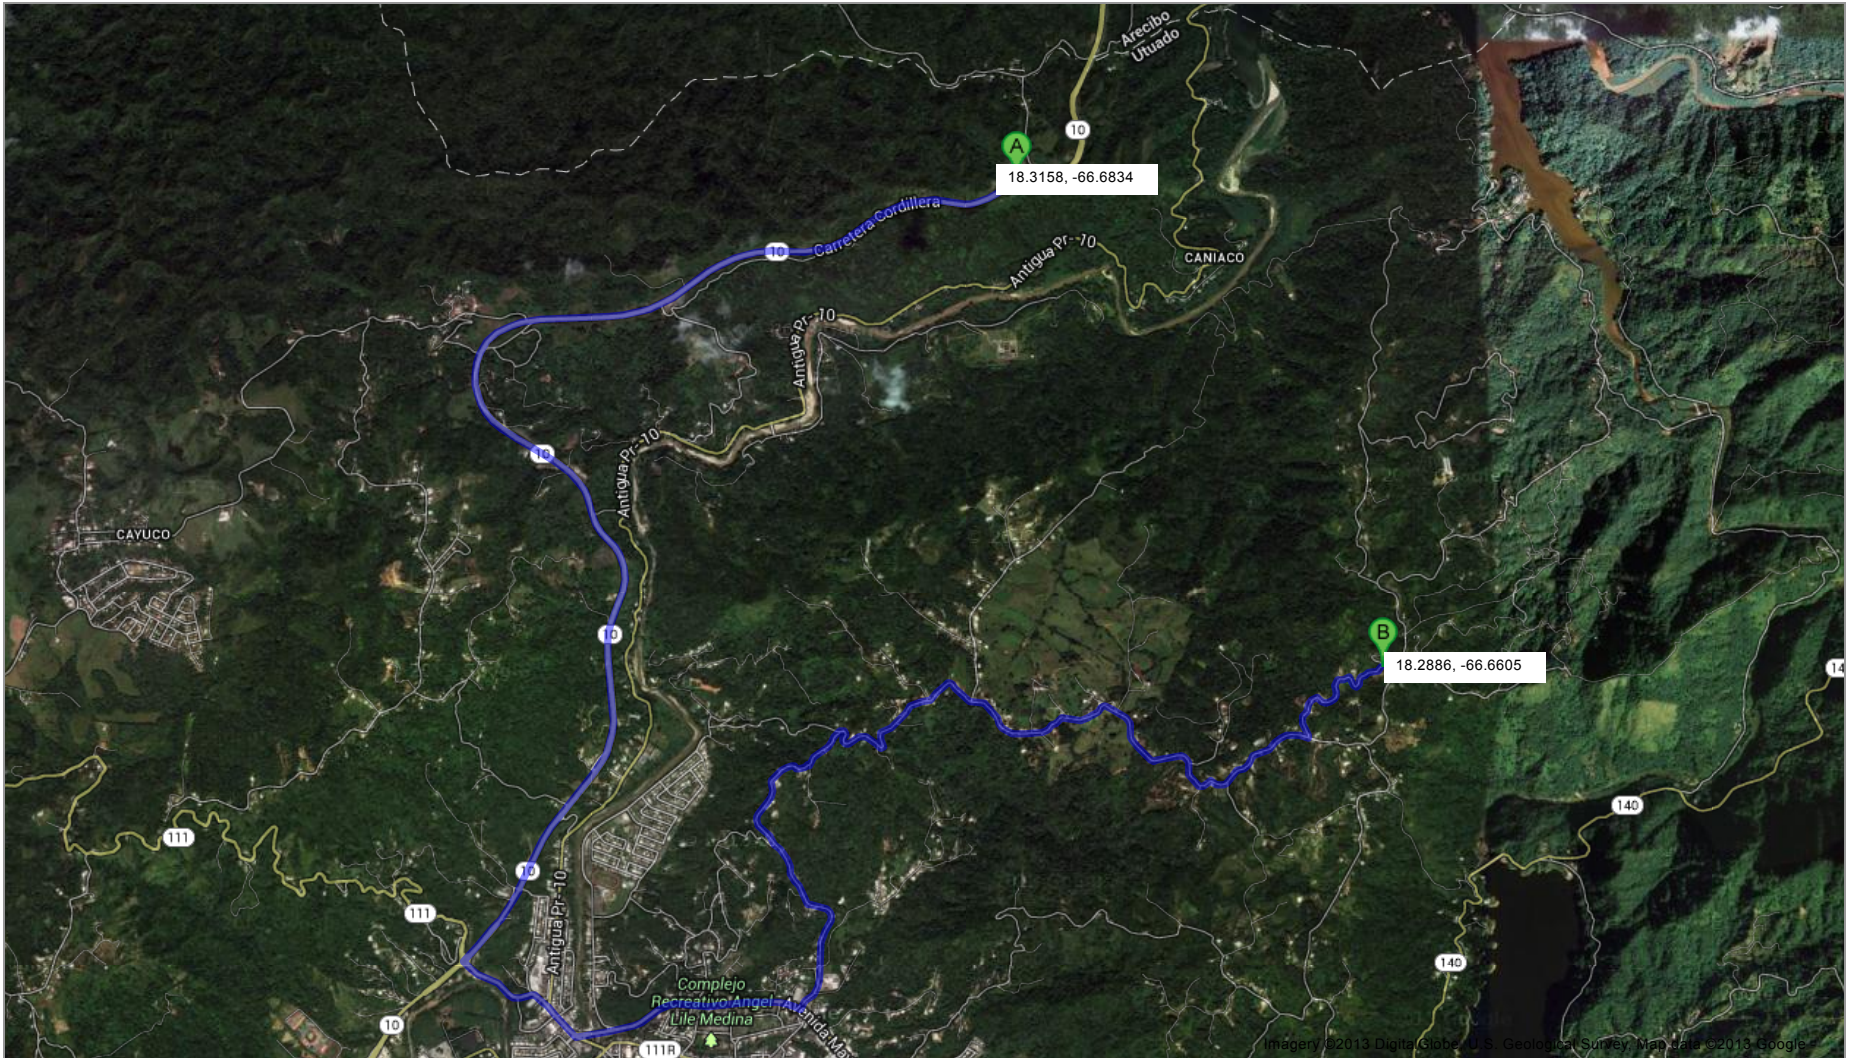

To see all the details that are visible on the screen, use the "Print" link next to the map.

	6.8 km
	900 m
bas Dominicci	1.5 km
	2.3 km
	3.9 km
	950 m

that construction projects, traffic, weather, or other events may cause conditions to differ from the map results, and you should plan your route accordingly. You must obey all signs or notices