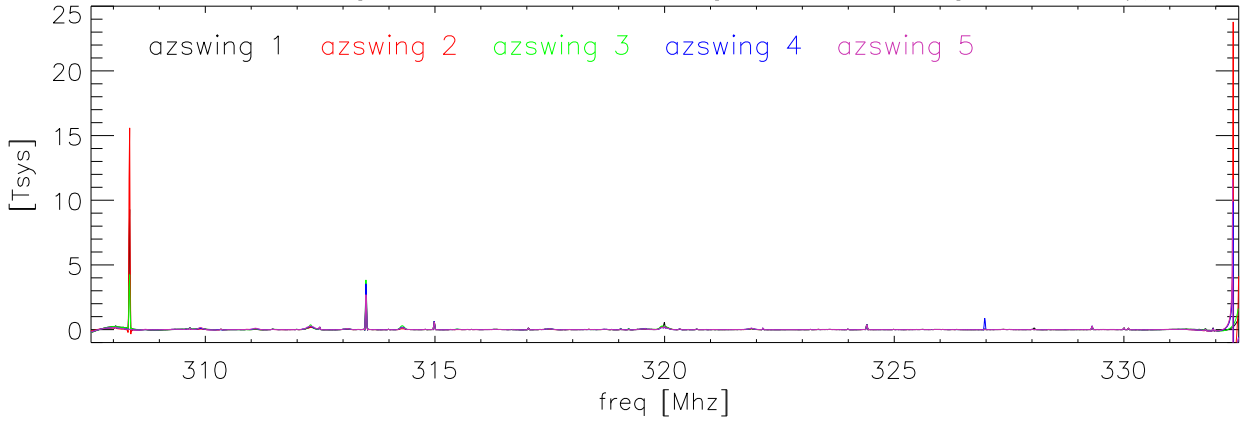

28oct05 avg spectra vs freq (avg each az swing separately)

avg spectra blowup

Peak Hold Spectra (each az swing done separately)

Peak Hold Spectra blowup