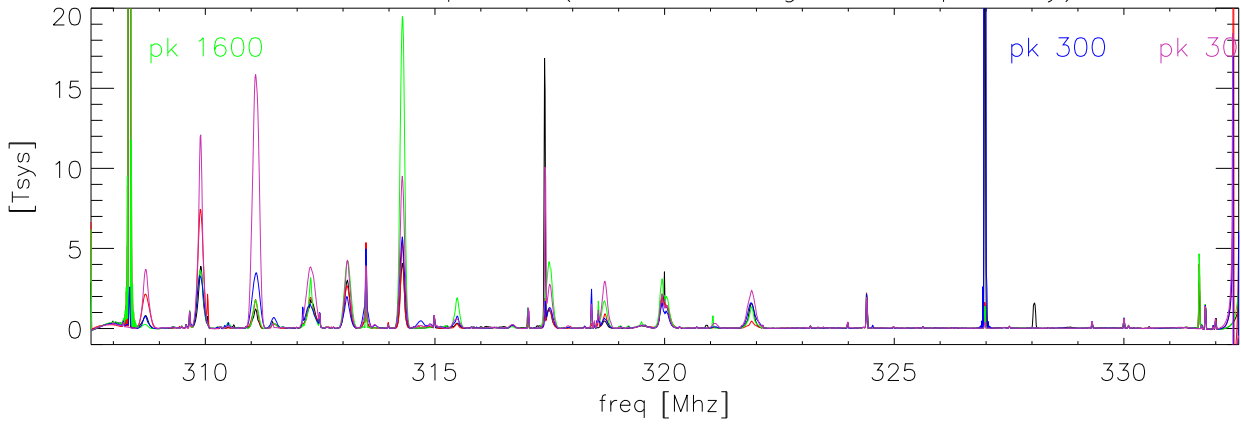

28oct05 avg spectra vs freq (avg each az swing separately)

avg spectra blowup

Peak Hold Spectra (each az swing done separately)

Peak Hold Spectra blowup