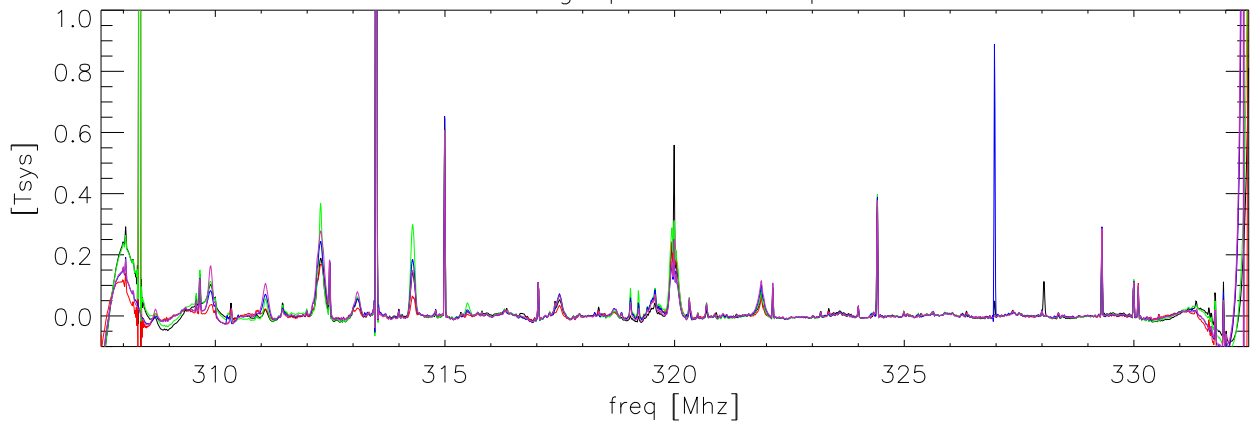

28oct05 avg spectra vs freq (avg each az swing separately)

avg spectra blowup

Peak Hold Spectra (each az swing done separately)

Peak Hold Spectra blowup