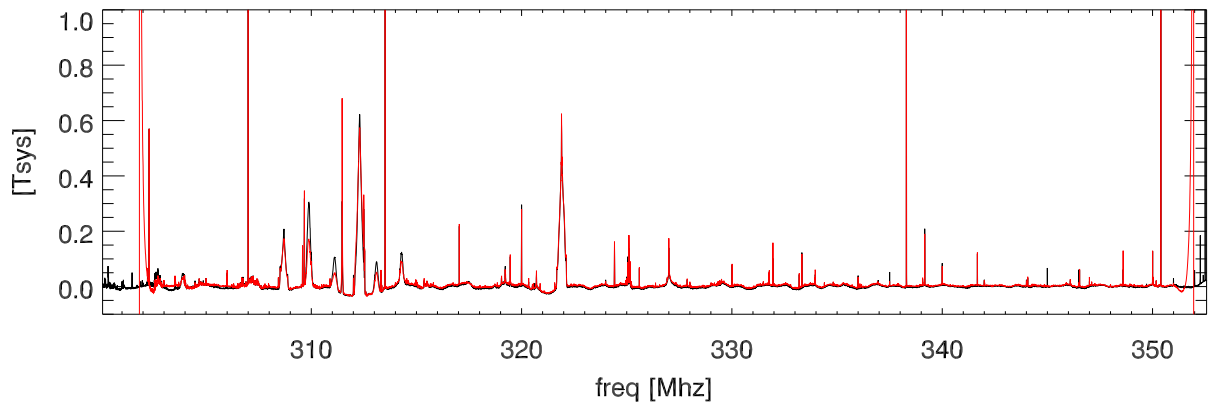

09mar11 avg spectra vs freq (avg each az swing separately)

avg spectra blowup

Peak Hold Spectra (each az swing done separately)

Peak Hold Spectra blowup