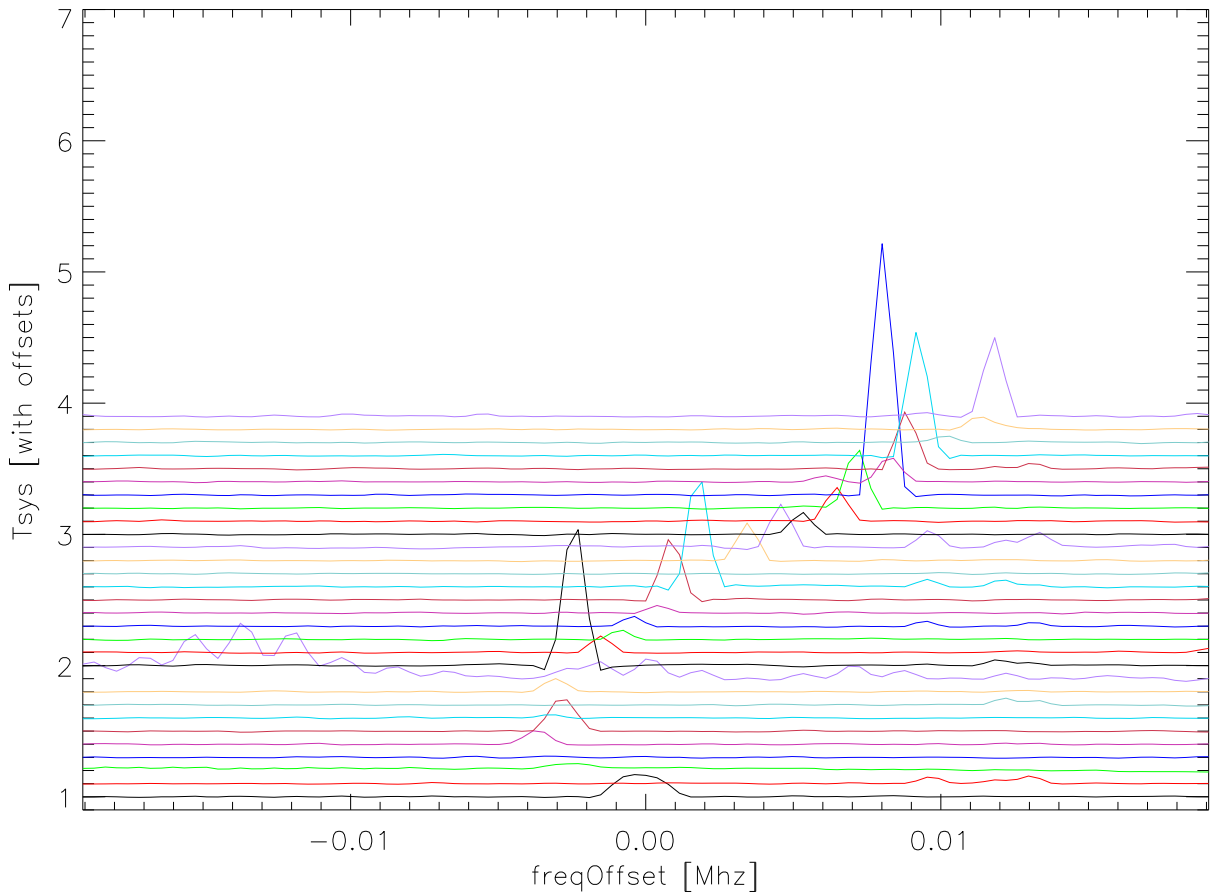

12oct05 327 Rcvr. 40 Khz about AC 1 Mhz comb [set 1] (PoIA)

PoIB

12oct05 327 Rcvr. 40 Khz about AC 1 Mhz comb [set 2] (PoIA)

PoIB