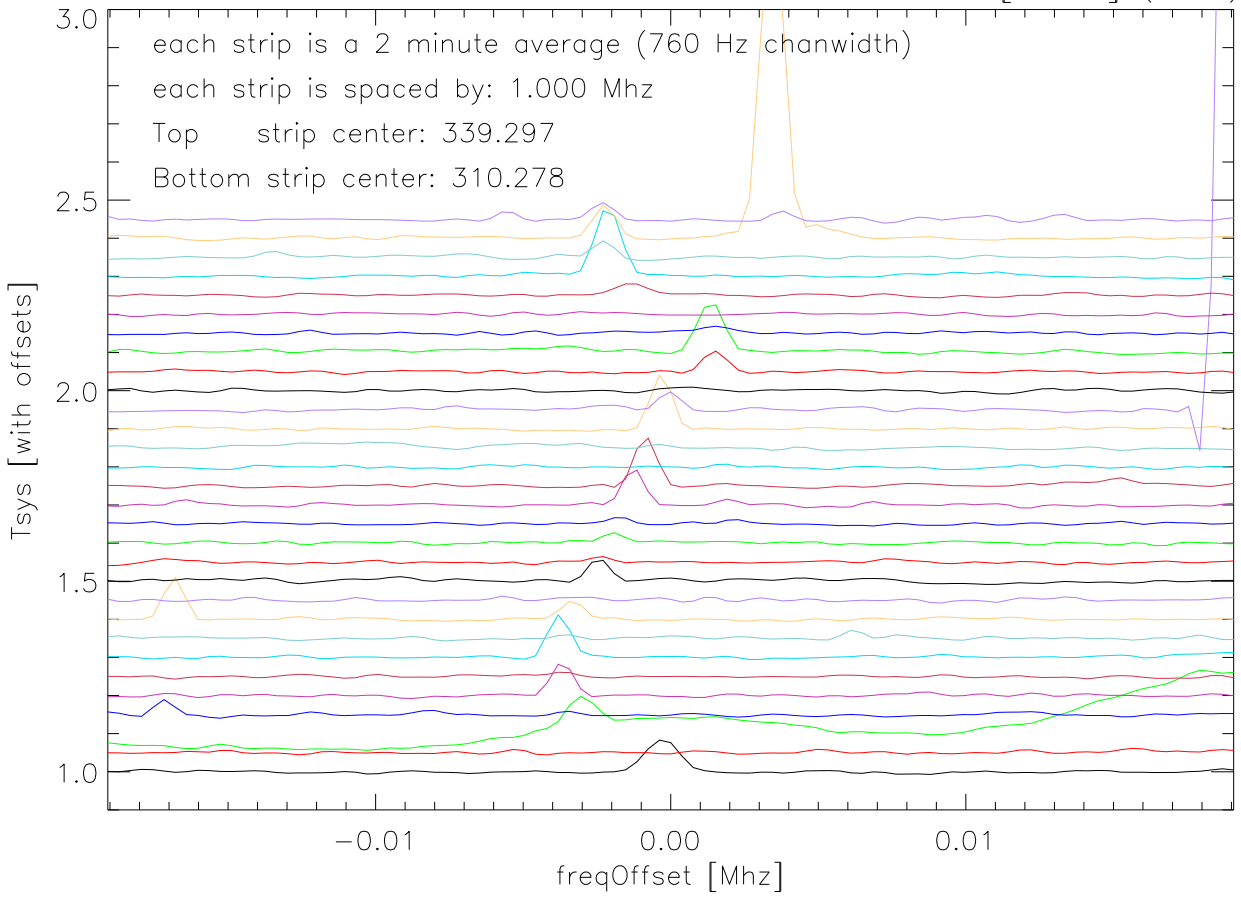

12oct05 327 Rcvr. 40 Khz about AC 1 Mhz comb [set 1] (PoIA)

PoIB

12oct05 327 Rcvr. 40 Khz about AC 1 Mhz comb [set 2] (PoIA)

PoIB