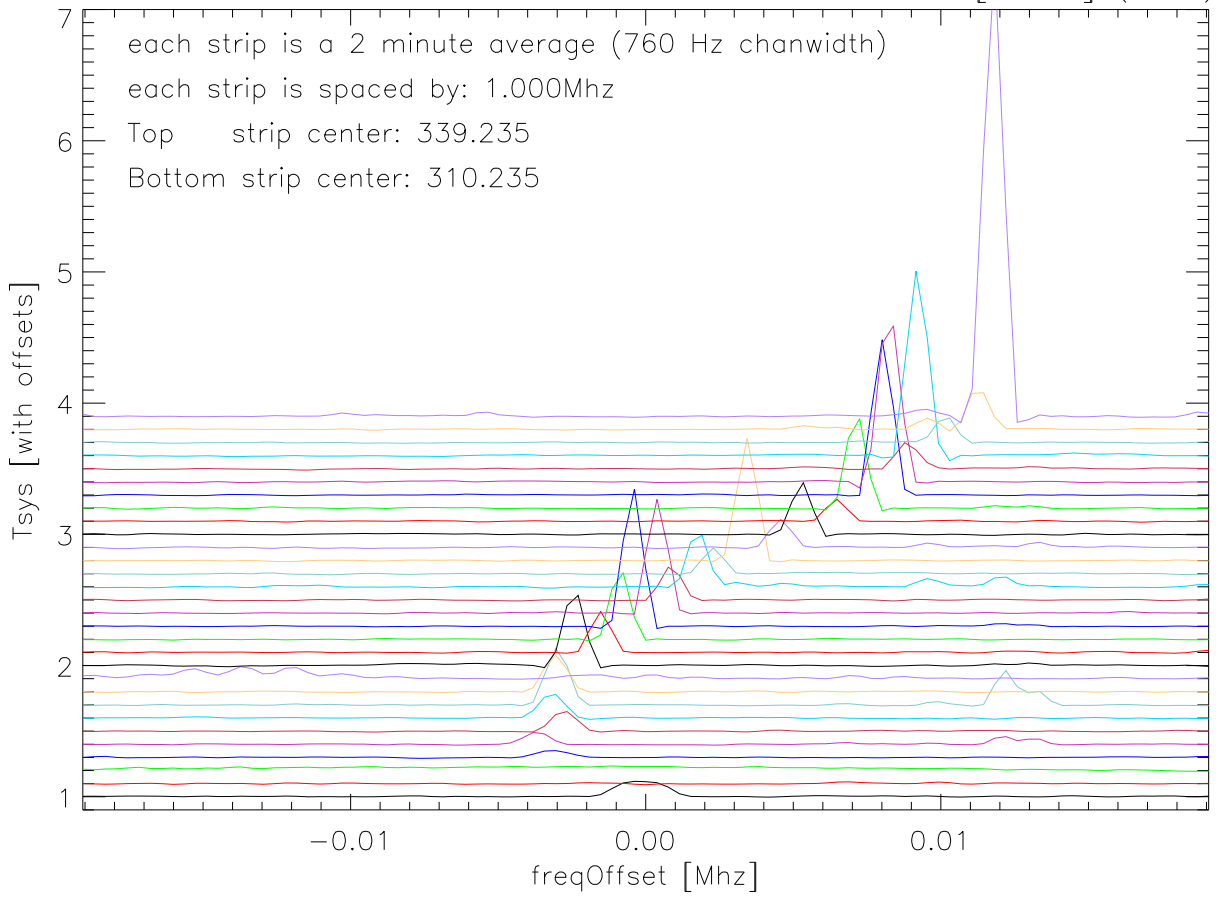

12oct05 327 Rcvr. 40 Khz about AC 1 Mhz comb [set 1] (PoIA)

PoIB

12oct05 327 Rcvr. 40 Khz about AC 1 Mhz comb [set 2] (PoIA)

PoIB