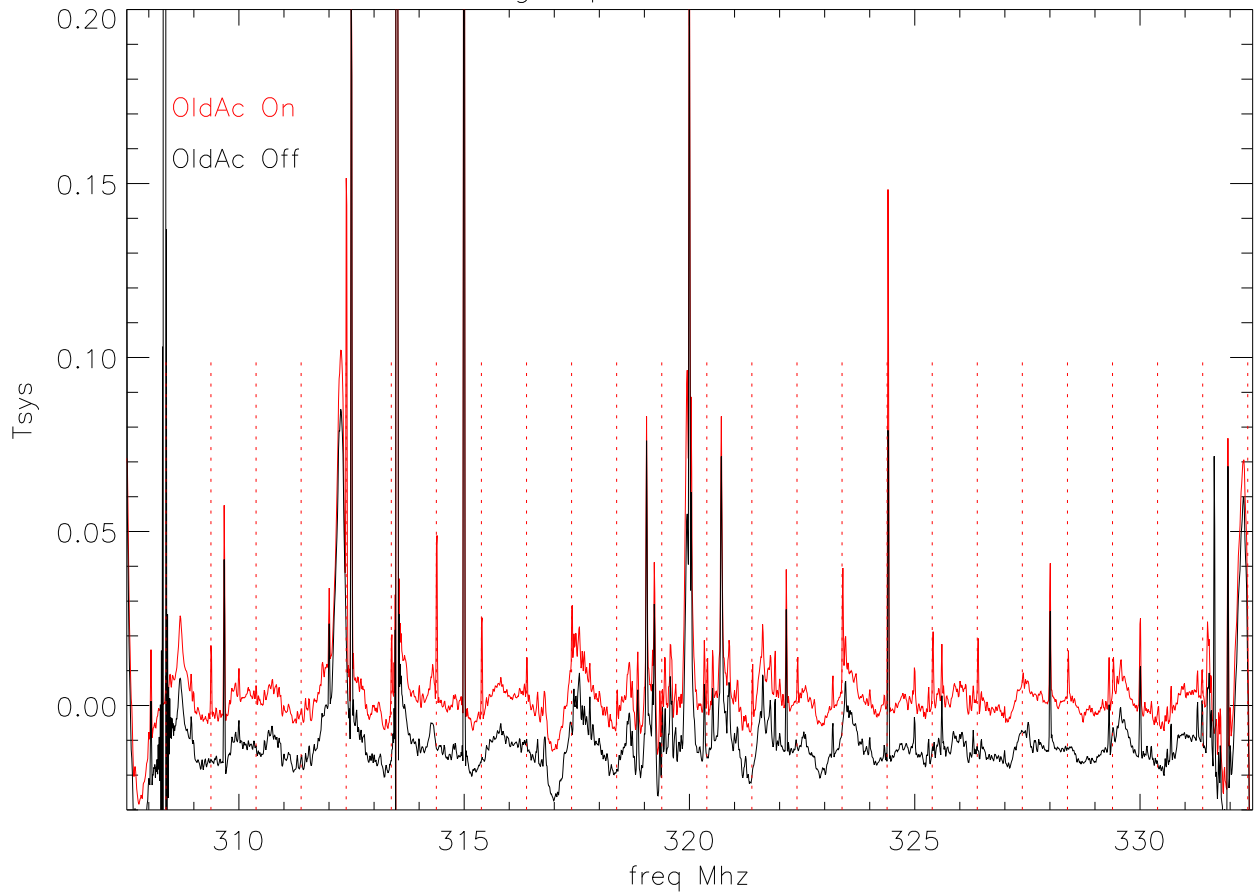

22feb06 Average spectra old Ac on and off PoIA

PoIB