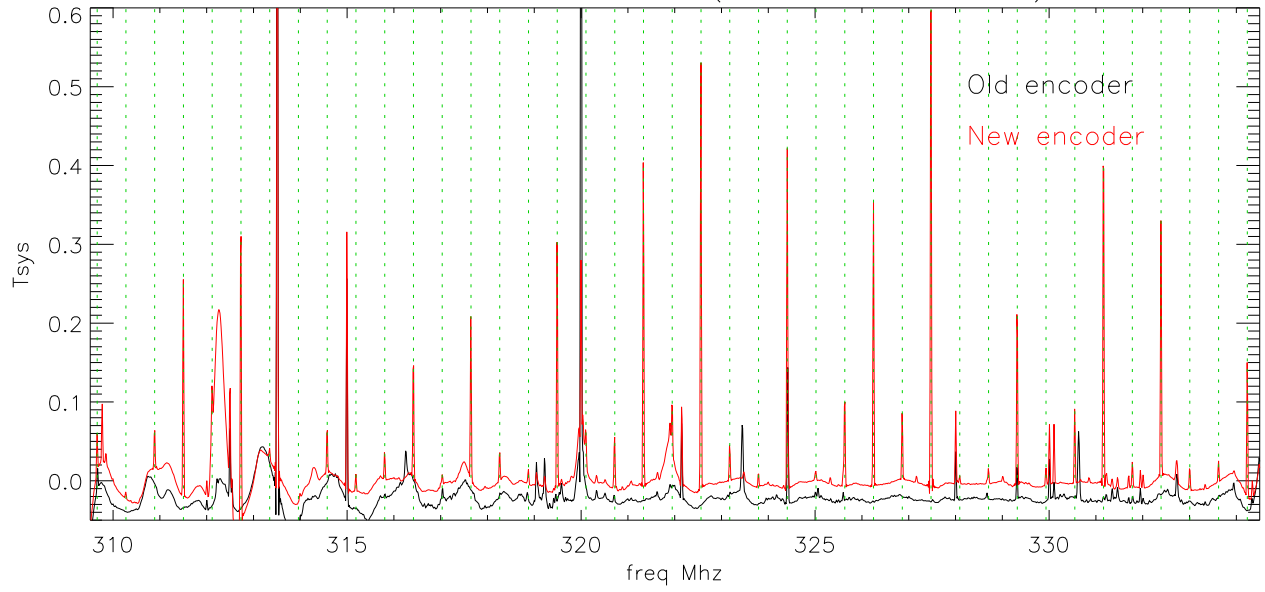

06oct06. 614Khz enc comb (new and old encoders)

blowup vertically

06oct06. high res on 316.418 comb element