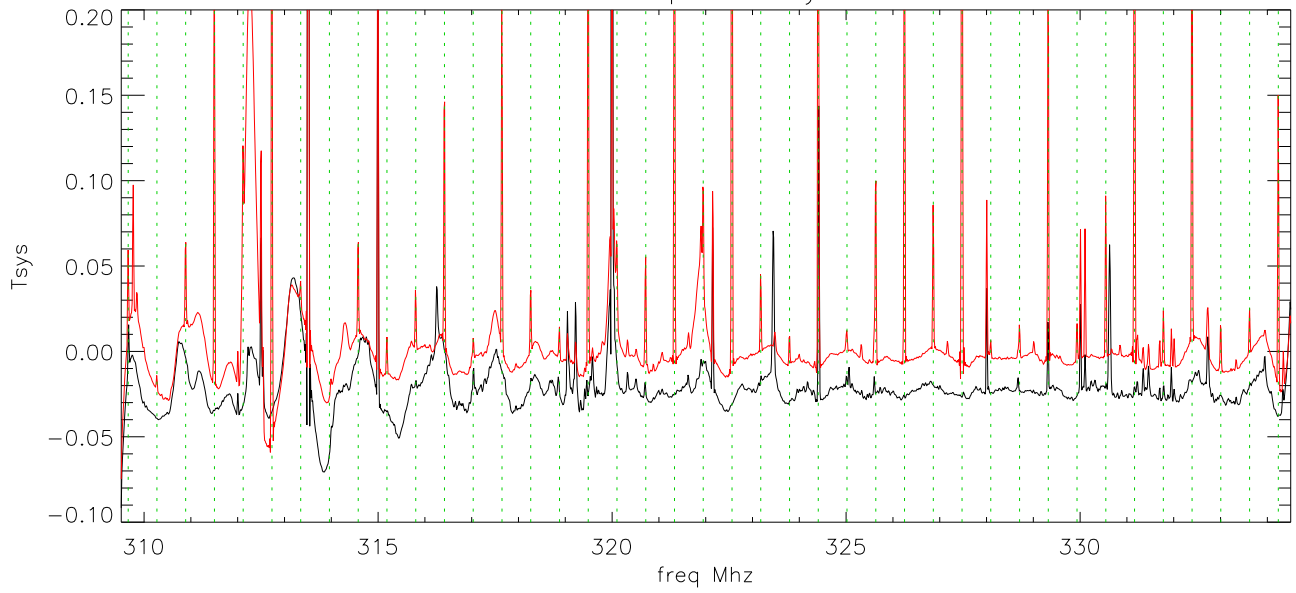

06oct06. 614Khz enc comb (new and old encoders)

blowup vertically

06oct06. high res on 316.418 comb element