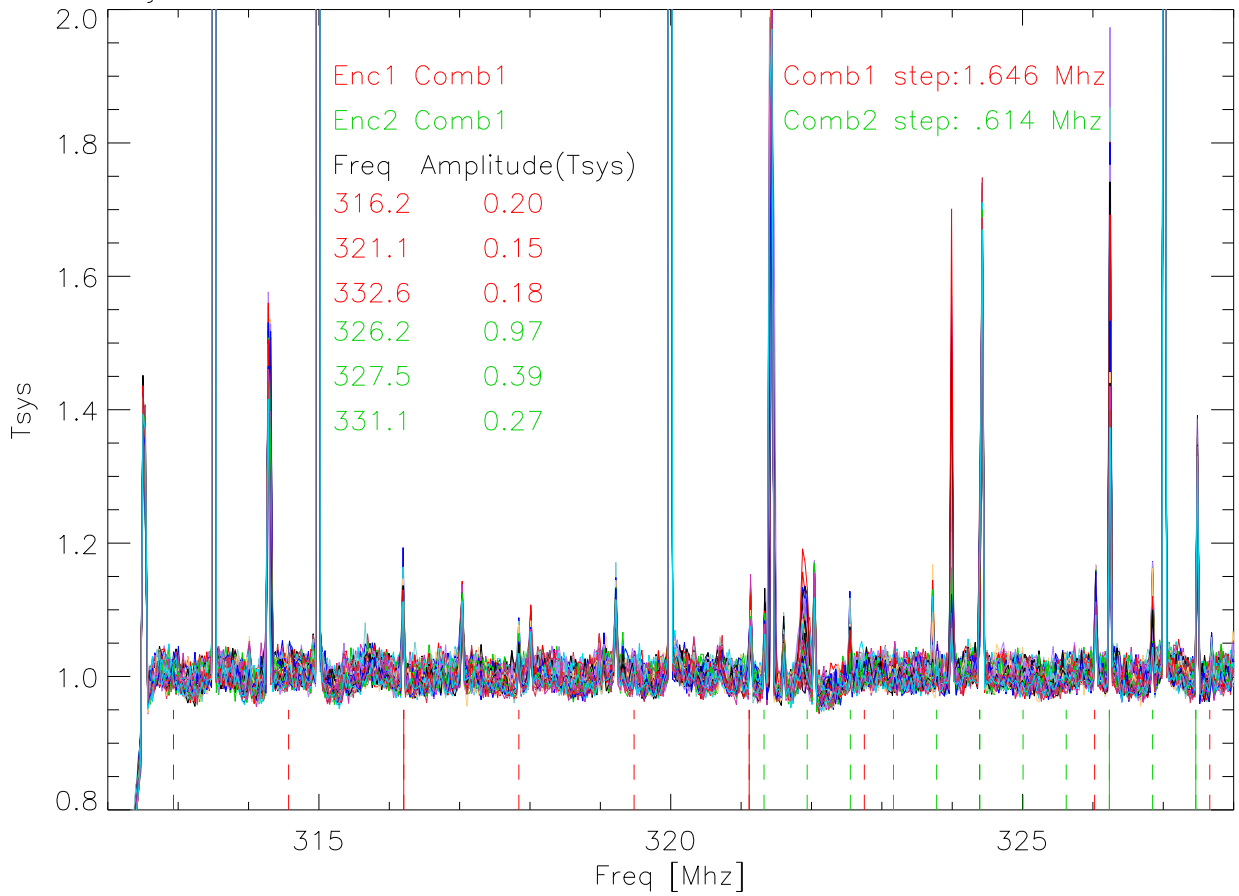

31jul09 327rcvr azEncoder rfi while both encoders on 312-328

31jul09 327rcvr azEncoder rfi while both encoders on 326-342