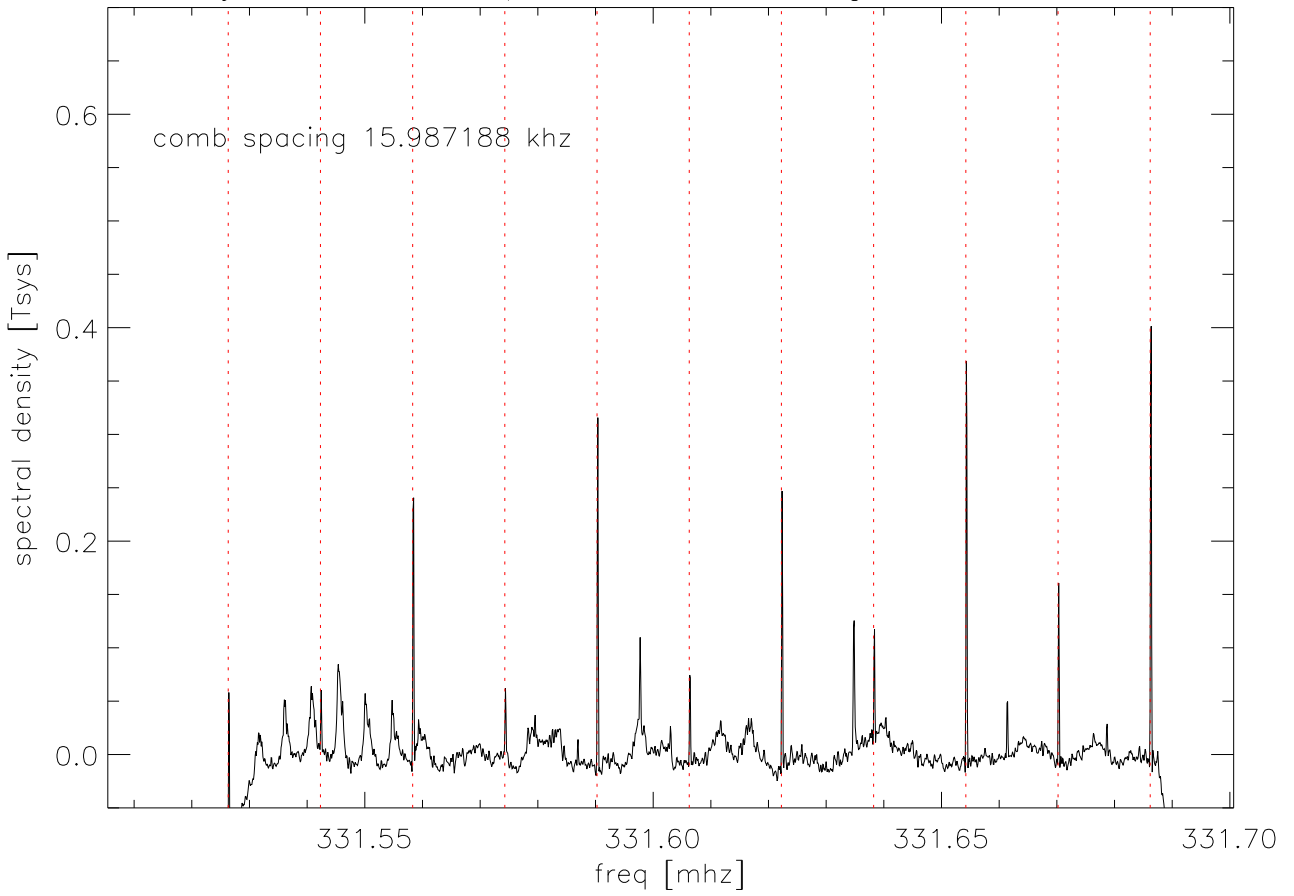

03jun05 327 rcvr polA. 300 sec integration with comb

polB