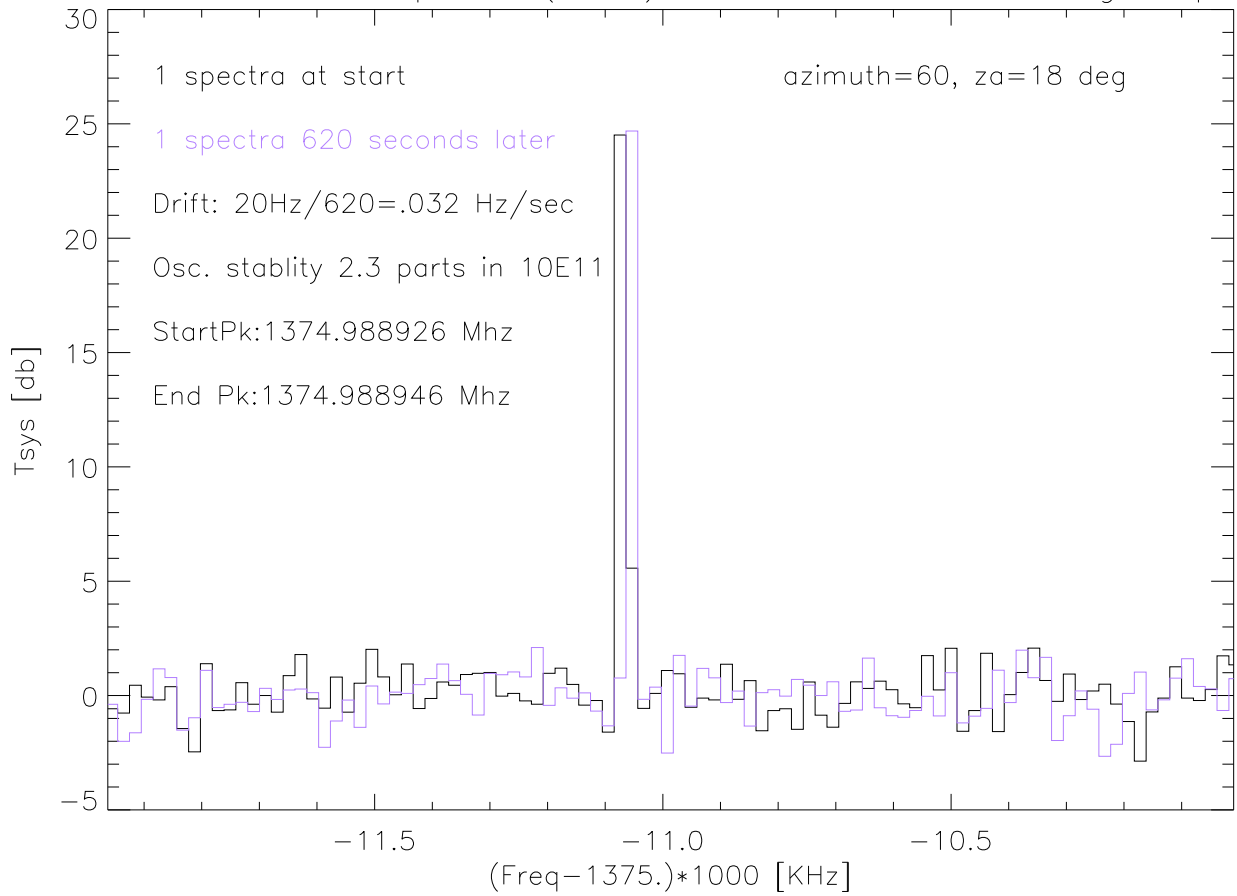

091106 lbw hiRes spectra (20Hz) about 1375 Mhz showing freqDrift

Amplitude drift of 1374.988926 (+/- 1chan) vs time