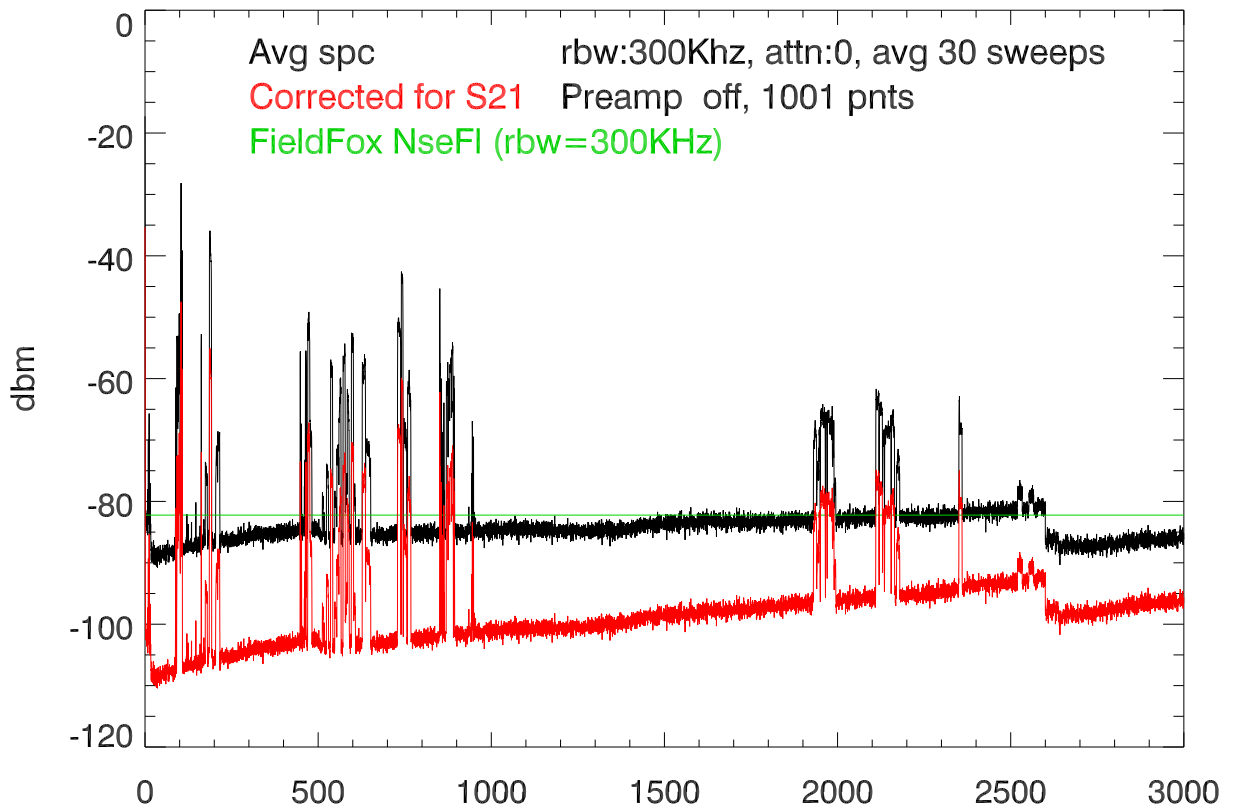

17may21 Input and S21 corrected spectra (FieldFox 9916A)

Total power vs hour of day

17may21 avg spectra to 1 hour steps: avg spectra

peak hold spectra by hour