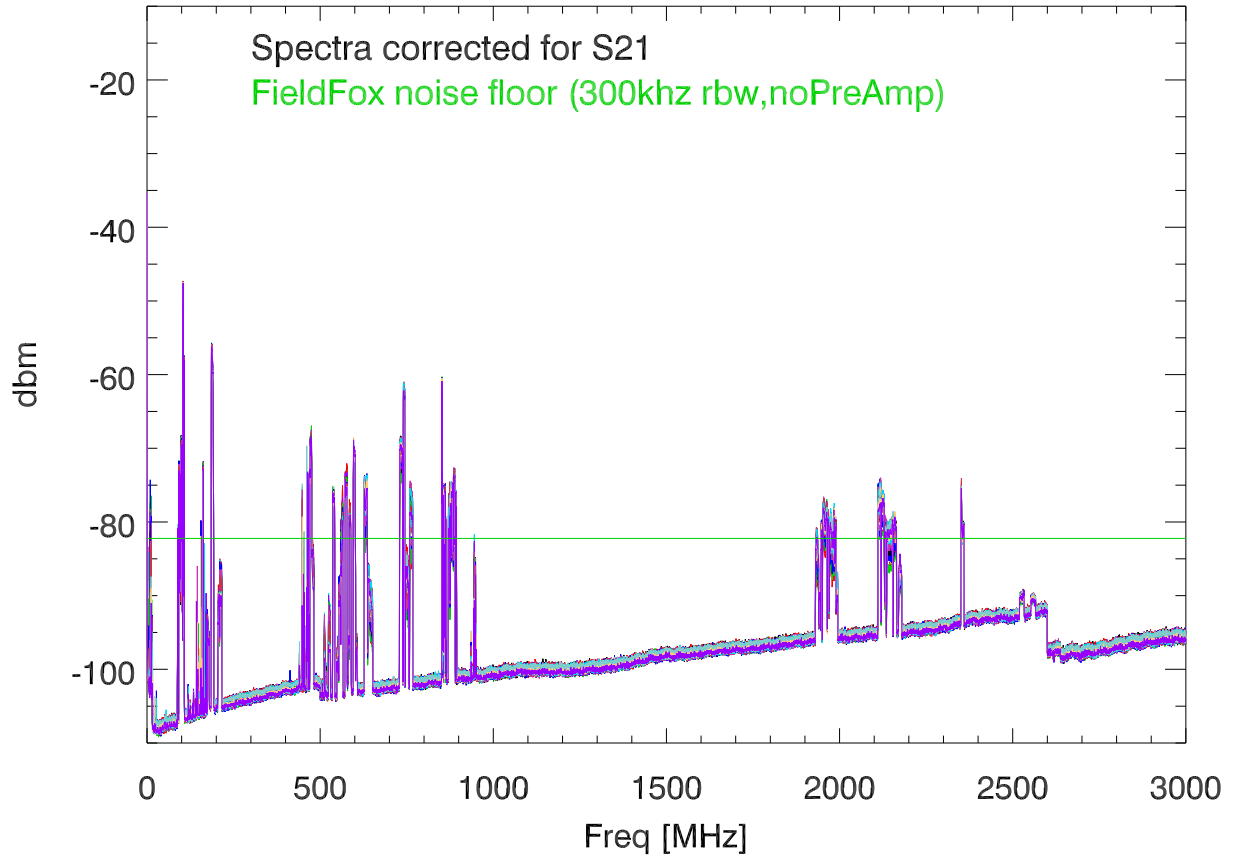

17may21 Input and S21 corrected spectra (FieldFox 9916A)

Total power vs hour of day

17may21 avg spectra to 1 hour steps: avg spectra

peak hold spectra by hour