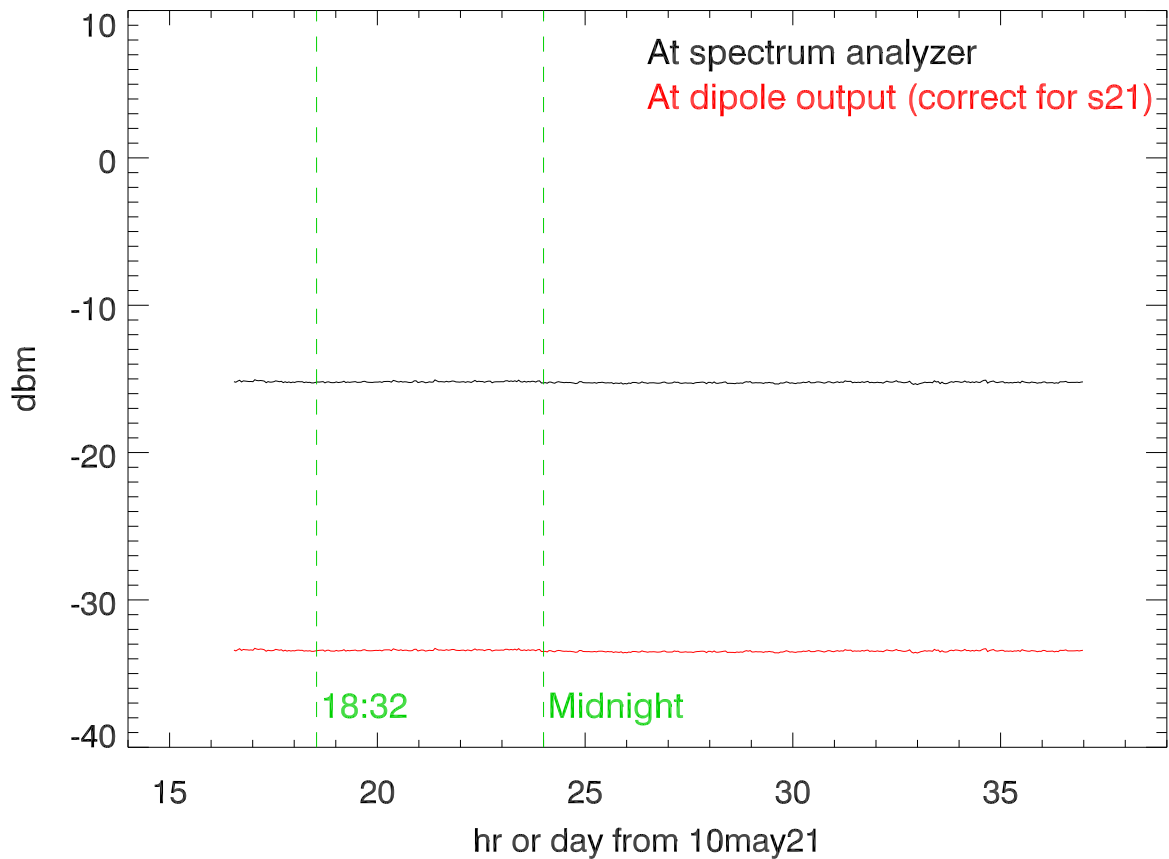

17may21 Input and S21 corrected spectra (FieldFox 9916A)

Total power vs hour of day

17may21 avg spectra to 1 hour steps: avg spectra

peak hold spectra by hour