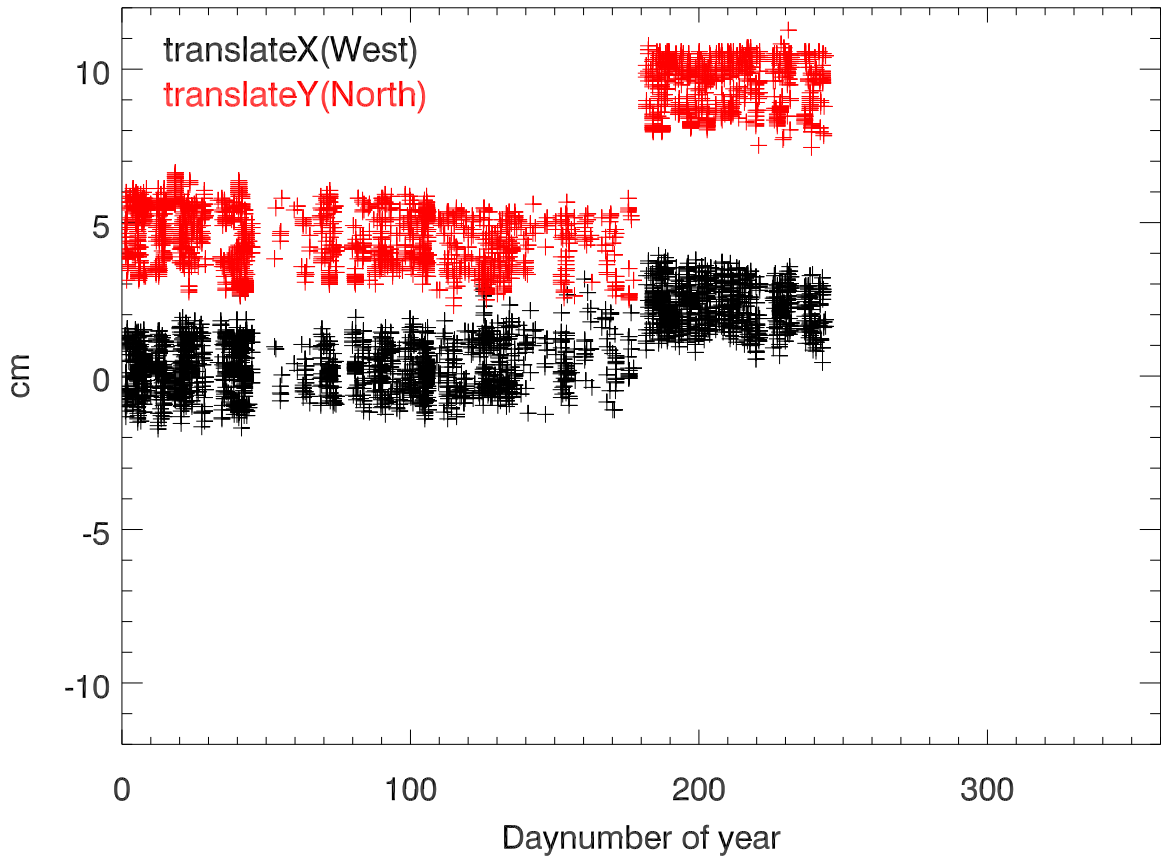

180101 to 180831 platform translations X(west),Y(north) vs az (za=8-9deg)

180101 to 180831 platform rotations about X(west),Y(north) vs az (za=8-9deg)