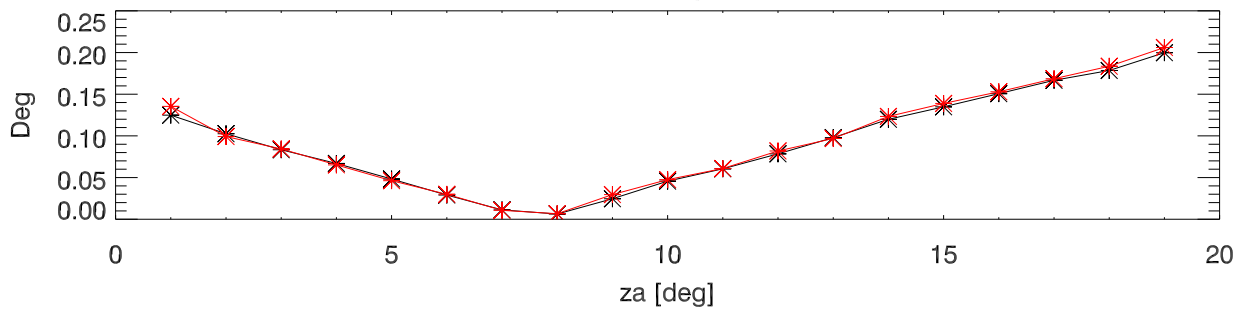

170101 to 170918 plot rotationfit coef vs za. Offset for fit.

fit 1az Amplitude

fit 1az Phase

fit 2az Amplitude

fit 2az Phase