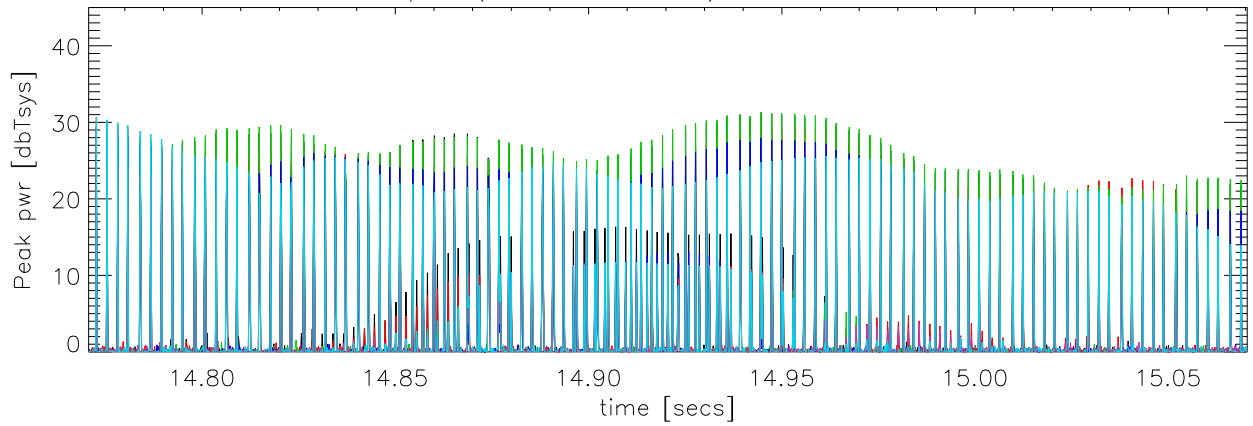

fileNum:100 12mar08 TotPwr [1375-1525] Normalized to Tsys

Pk pwr (0.332MHz RBW) about AeroStat radar

Pk pwr (0.332MHz RBW) about Faa radar

Pk pwr (0.332MHz RBW) about Remy radar