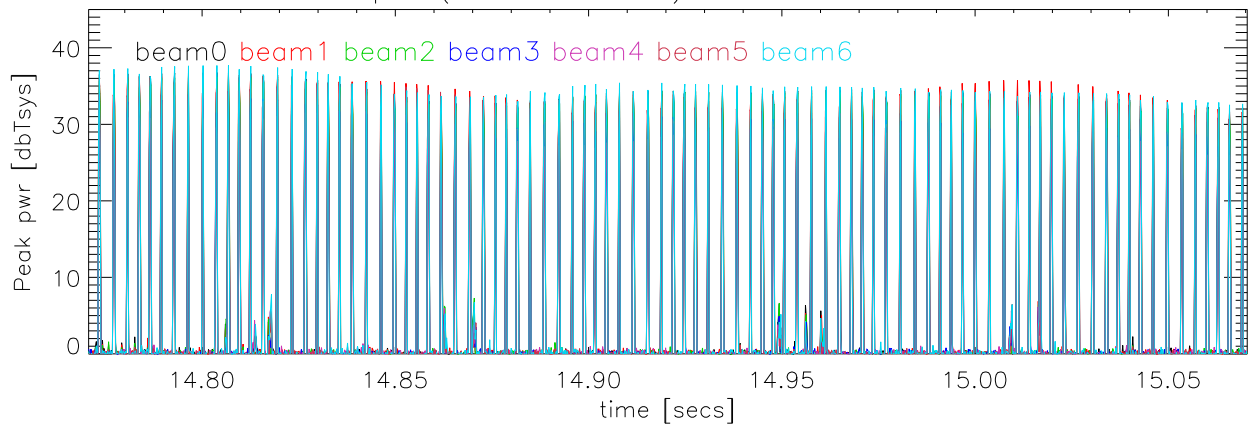

fileNum:100 12mar08 TotPwr [1375-1525] Normalized to Tsys

Pk pwr (0.332MHz RBW) about AeroStat radar

Pk pwr (0.332MHz RBW) about Faa radar

Pk pwr (0.332MHz RBW) about Remy radar