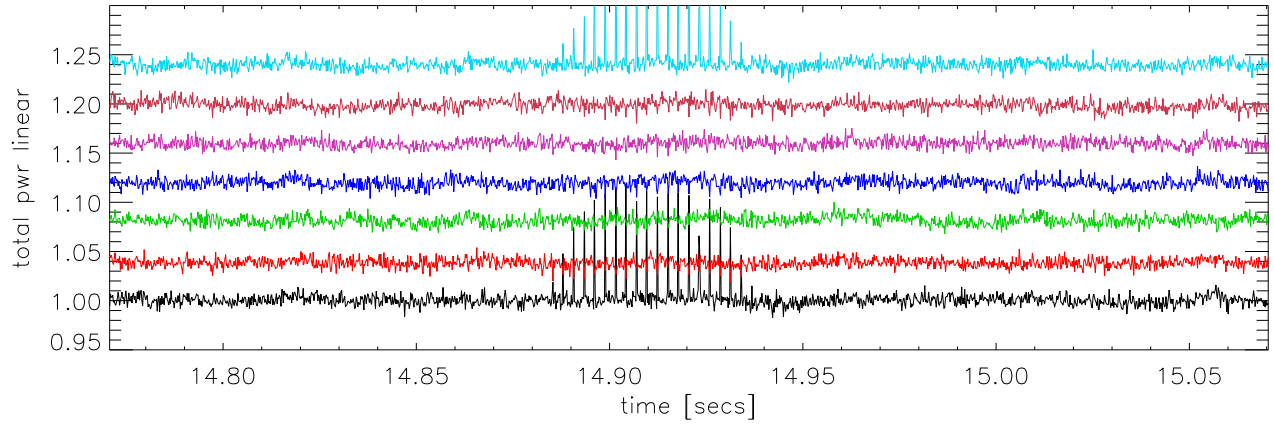

fileNum:100 12mar08 TotPwr [1375-1525] Normalized to Tsys

Pk pwr (0.332MHz RBW) about AeroStat radar

Pk pwr (0.332MHz RBW) about Faa radar

Pk pwr (0.332MHz RBW) about Remy radar