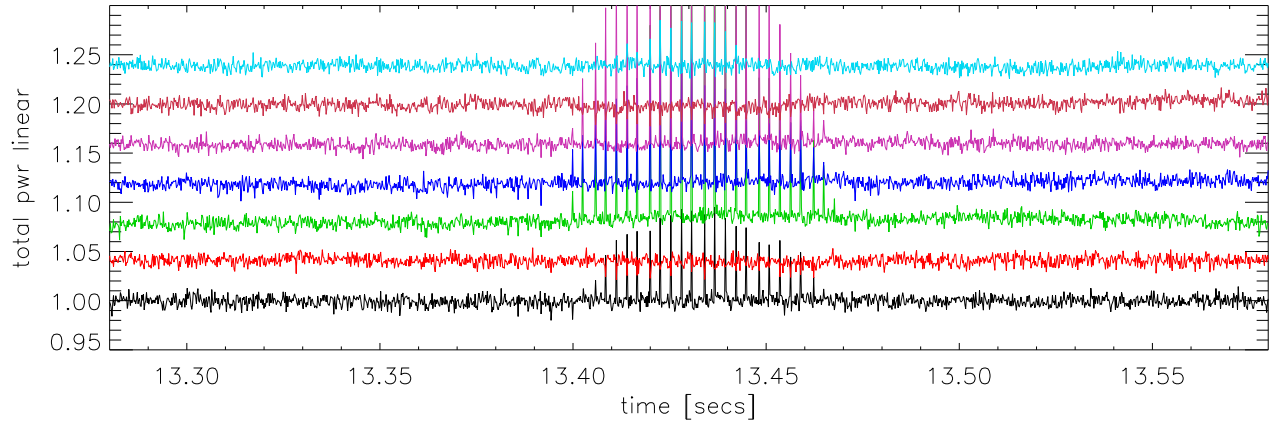

fileNum:200 11mar08 TotPwr [1375-1525] Normalized to Tsys

Pk pwr (0.332MHz RBW) about AeroStat radar

Pk pwr (0.332MHz RBW) about Faa radar

Pk pwr (0.332MHz RBW) about Remy radar