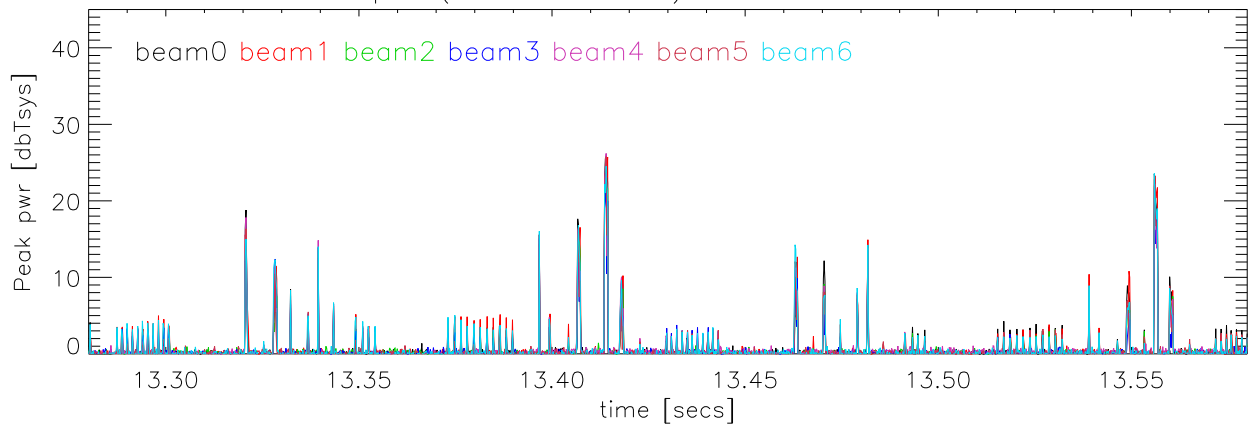

fileNum:200 11mar08 TotPwr [1375-1525] Normalized to Tsys

Pk pwr (0.332MHz RBW) about AeroStat radar

Pk pwr (0.332MHz RBW) about Faa radar

Pk pwr (0.332MHz RBW) about Remy radar