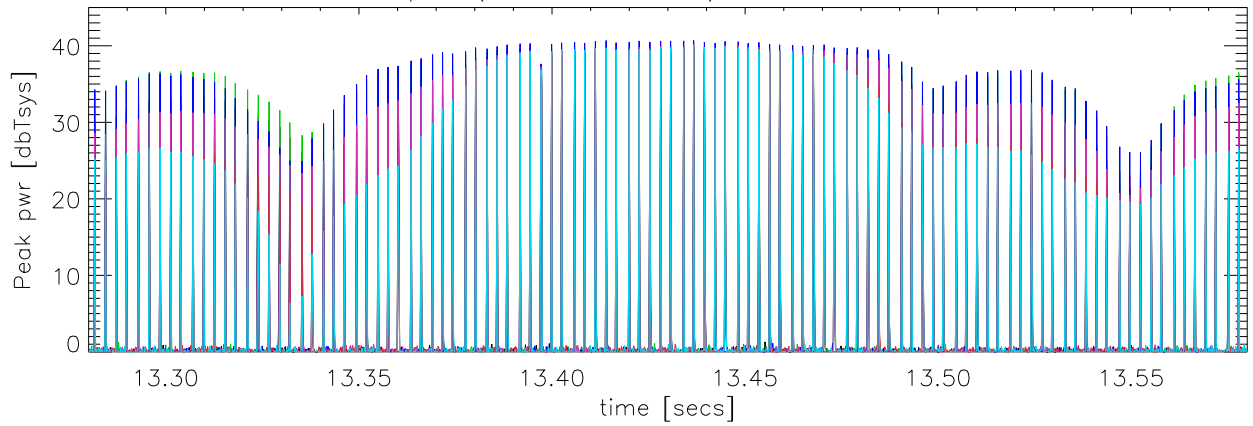

fileNum:200 11mar08 TotPwr [1375-1525] Normalized to Tsys

Pk pwr (0.332MHz RBW) about AeroStat radar

Pk pwr (0.332MHz RBW) about Faa radar

Pk pwr (0.332MHz RBW) about Remy radar