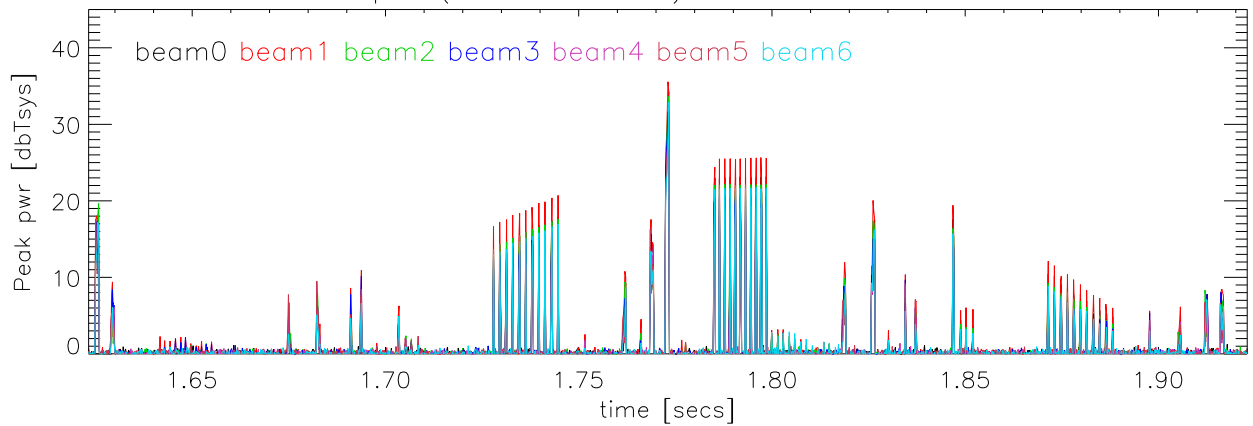

fileNum:000 06mar08 TotPwr [1375-1525] Normalized to Tsys

Pk pwr (0.332MHz RBW) about AeroStat radar

Pk pwr (0.332MHz RBW) about Faa radar

Pk pwr (0.332MHz RBW) about Remy radar