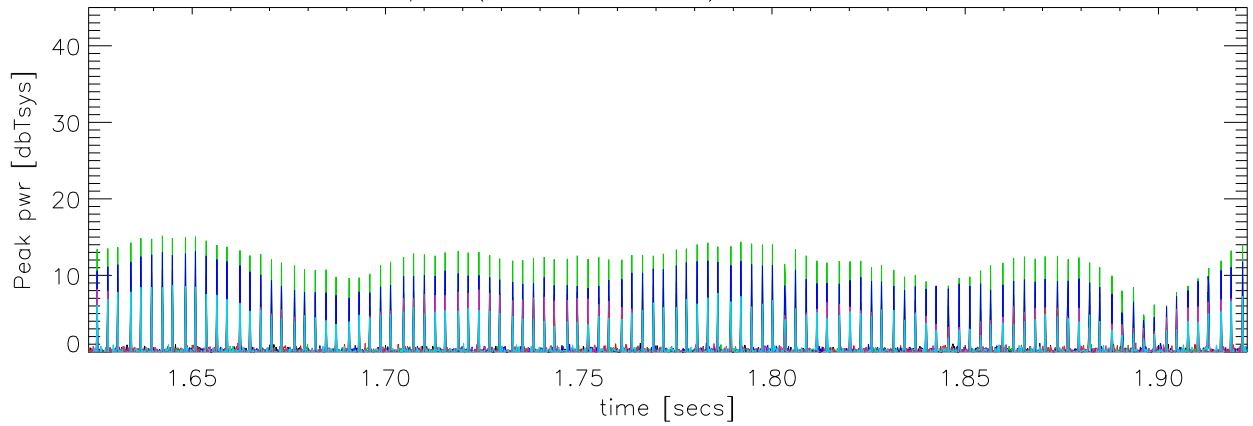

fileNum:000 06mar08 TotPwr [1375-1525] Normalized to Tsys

Pk pwr (0.332MHz RBW) about AeroStat radar

Pk pwr (0.332MHz RBW) about Faa radar

Pk pwr (0.332MHz RBW) about Remy radar