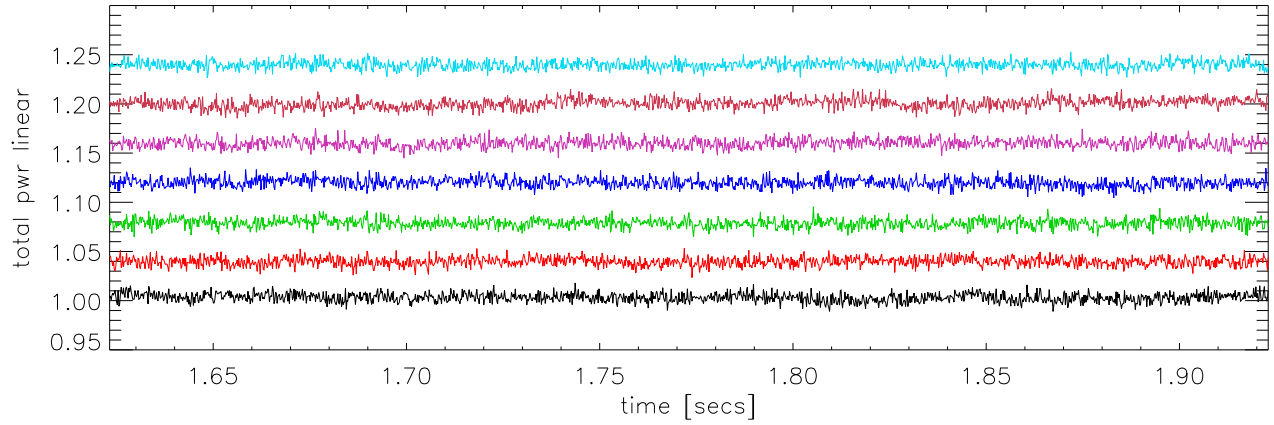

fileNum:000 06mar08 TotPwr [1375-1525] Normalized to Tsys

Pk pwr (0.332MHz RBW) about AeroStat radar

Pk pwr (0.332MHz RBW) about Faa radar

Pk pwr (0.332MHz RBW) about Remy radar