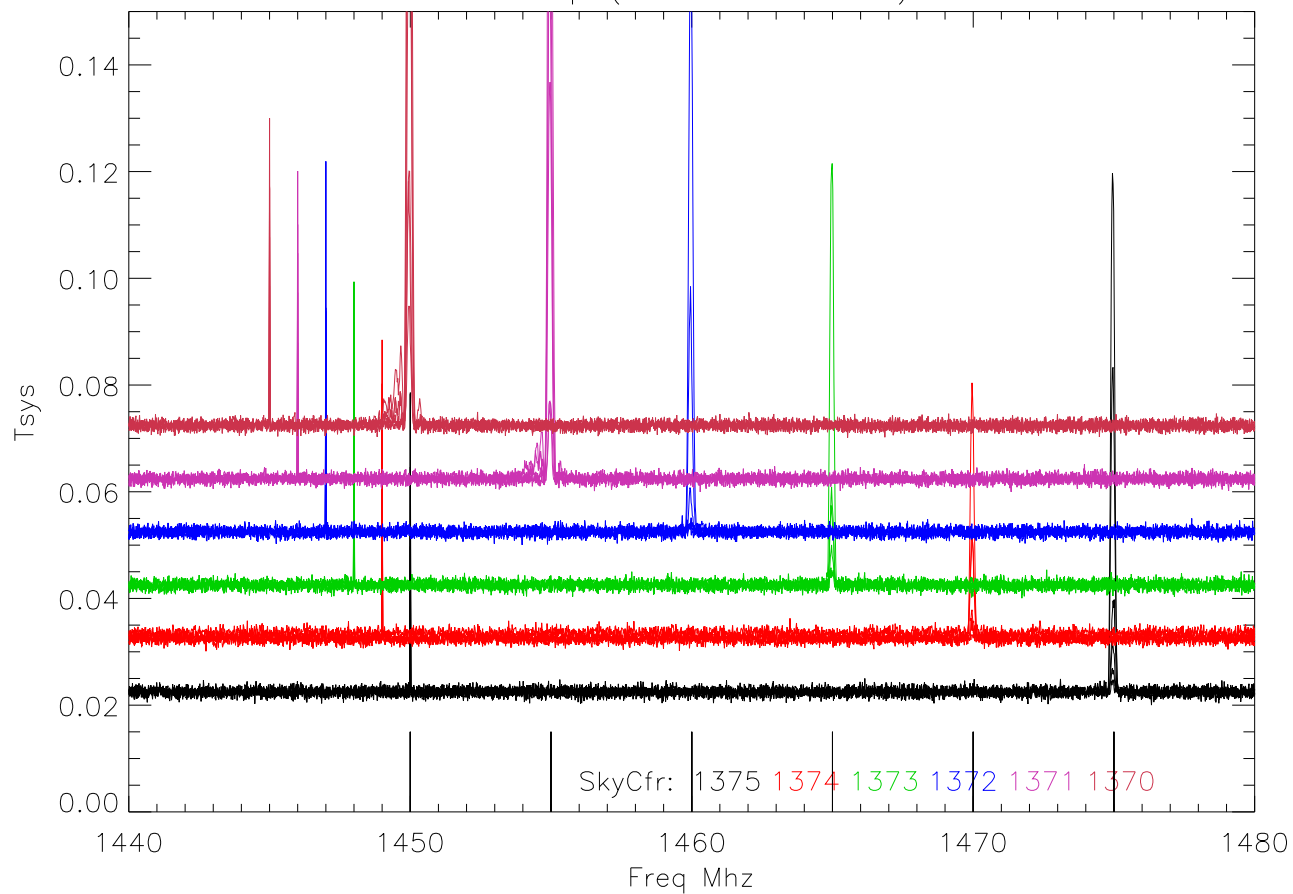

Blowup (1450 Mhz band)

Blowup (1450 Mhz band)