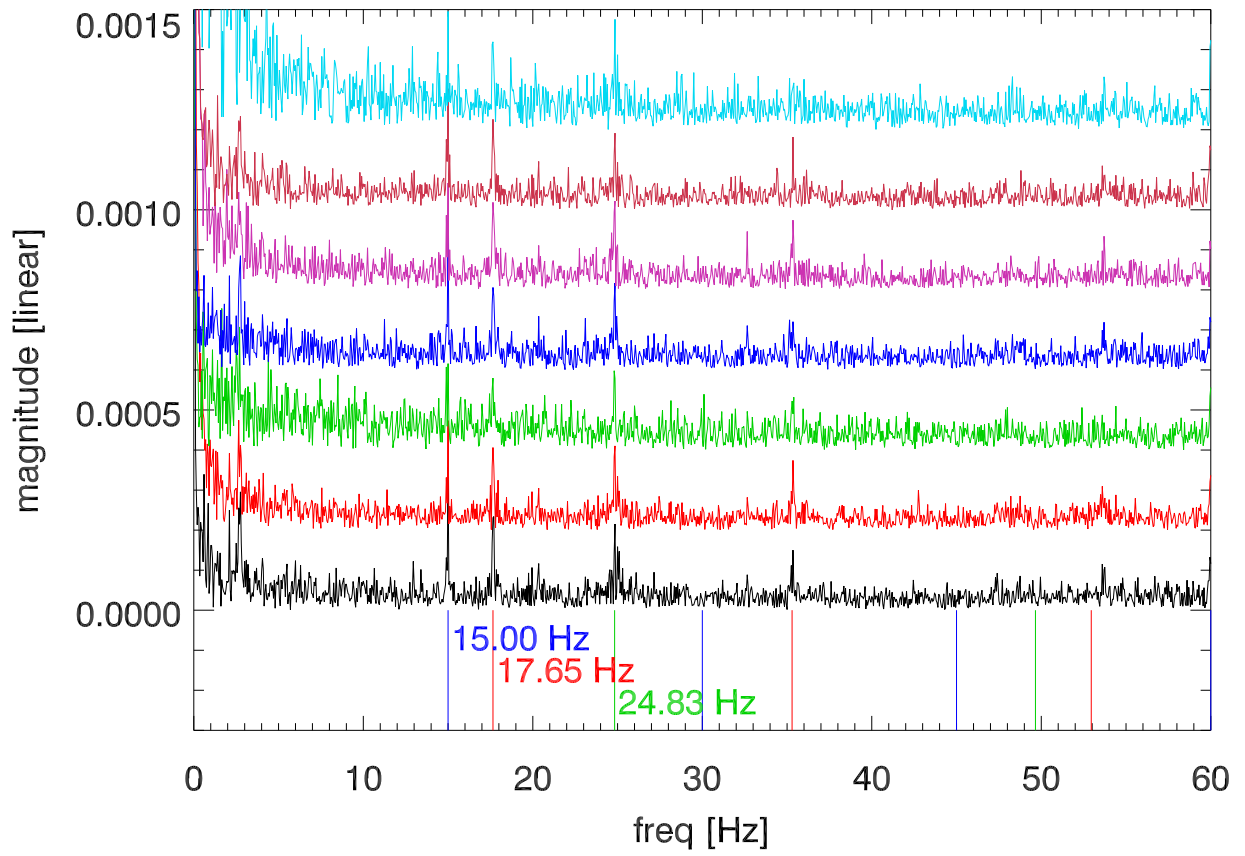

20 sec transform of totPwr data. Magnitude vs Freq.PoIA

PoIB

Blowup spectra (dewar monitor off).PoIA

PoIB