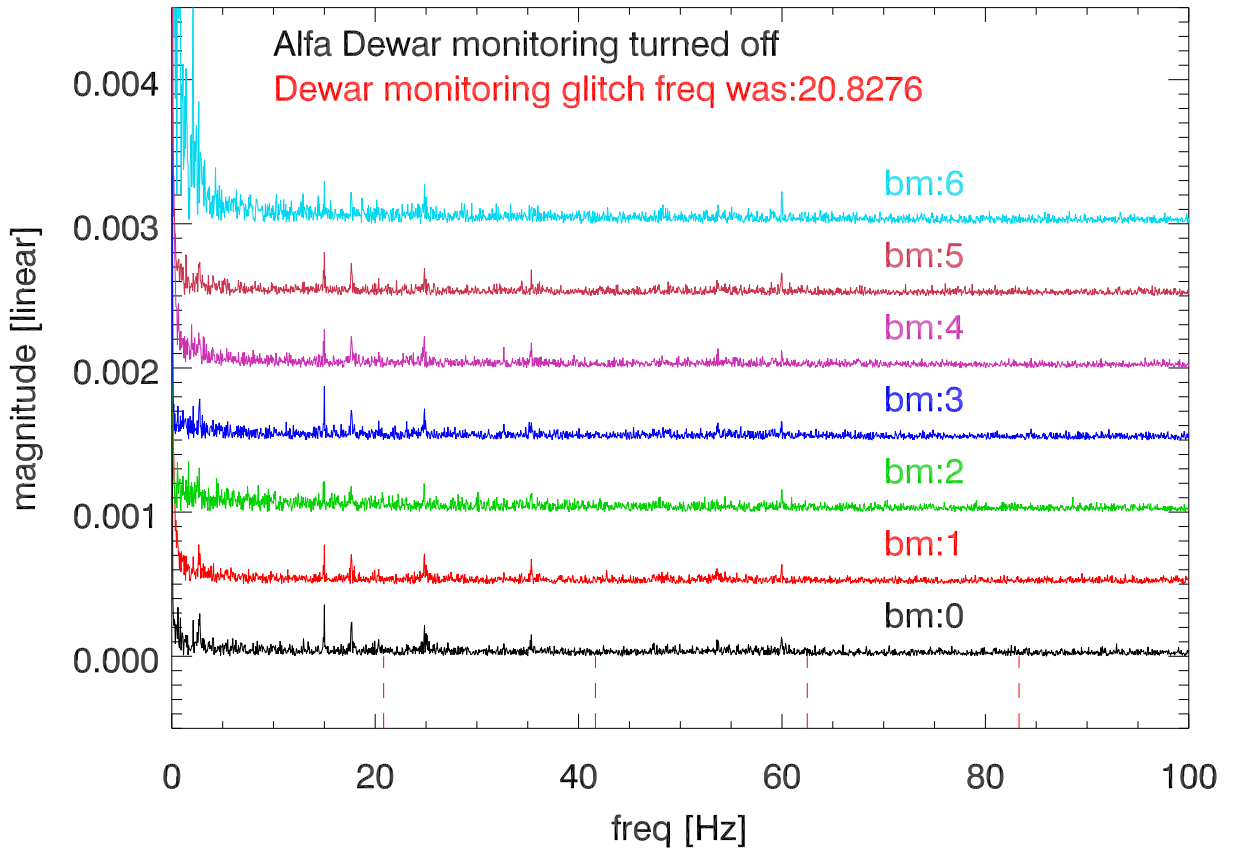

20 sec transform of totPwr data. Magnitude vs Freq.PoIA

PoIB

Blowup spectra (dewar monitor off).PoIA

PoIB