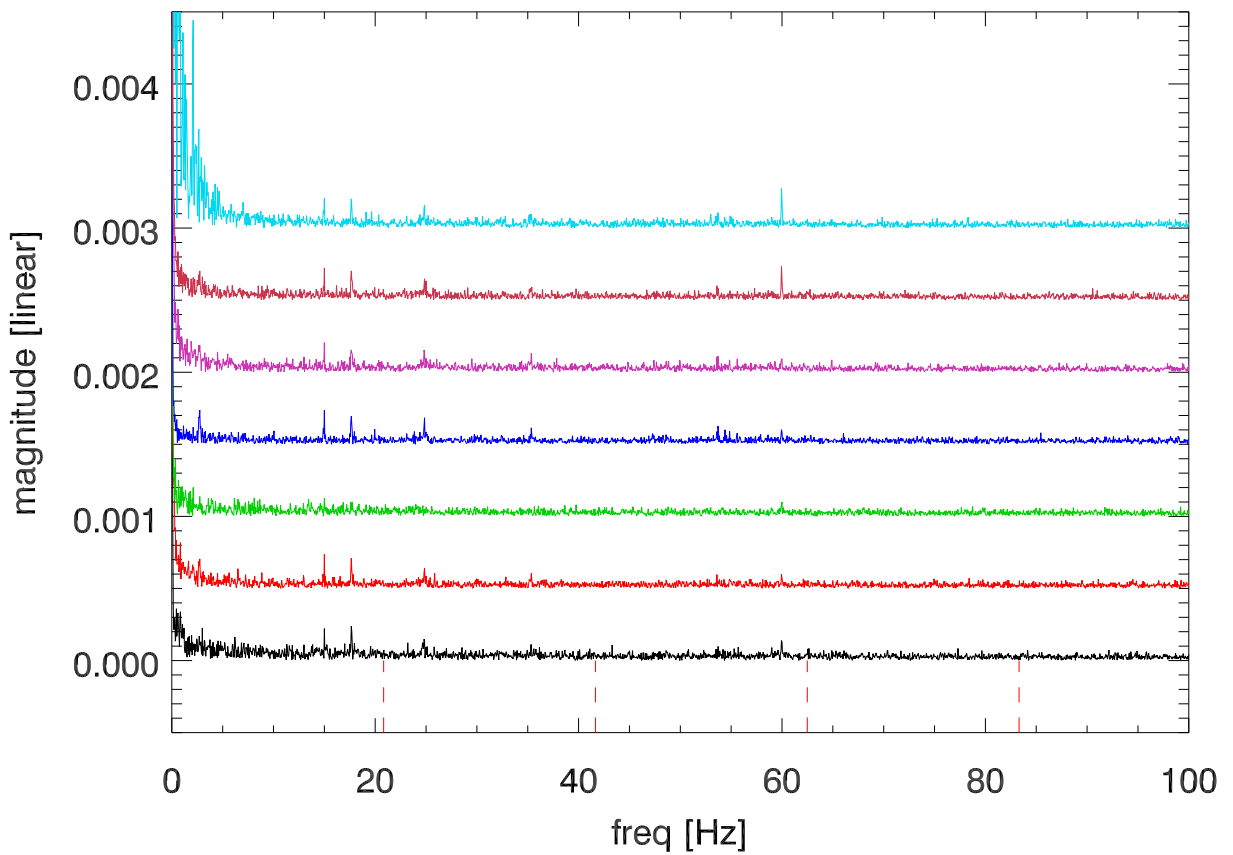

20 sec transform of totPwr data. Magnitude vs Freq.PoIA

PoIB

Blowup spectra (dewar monitor off).PoIA

PoIB