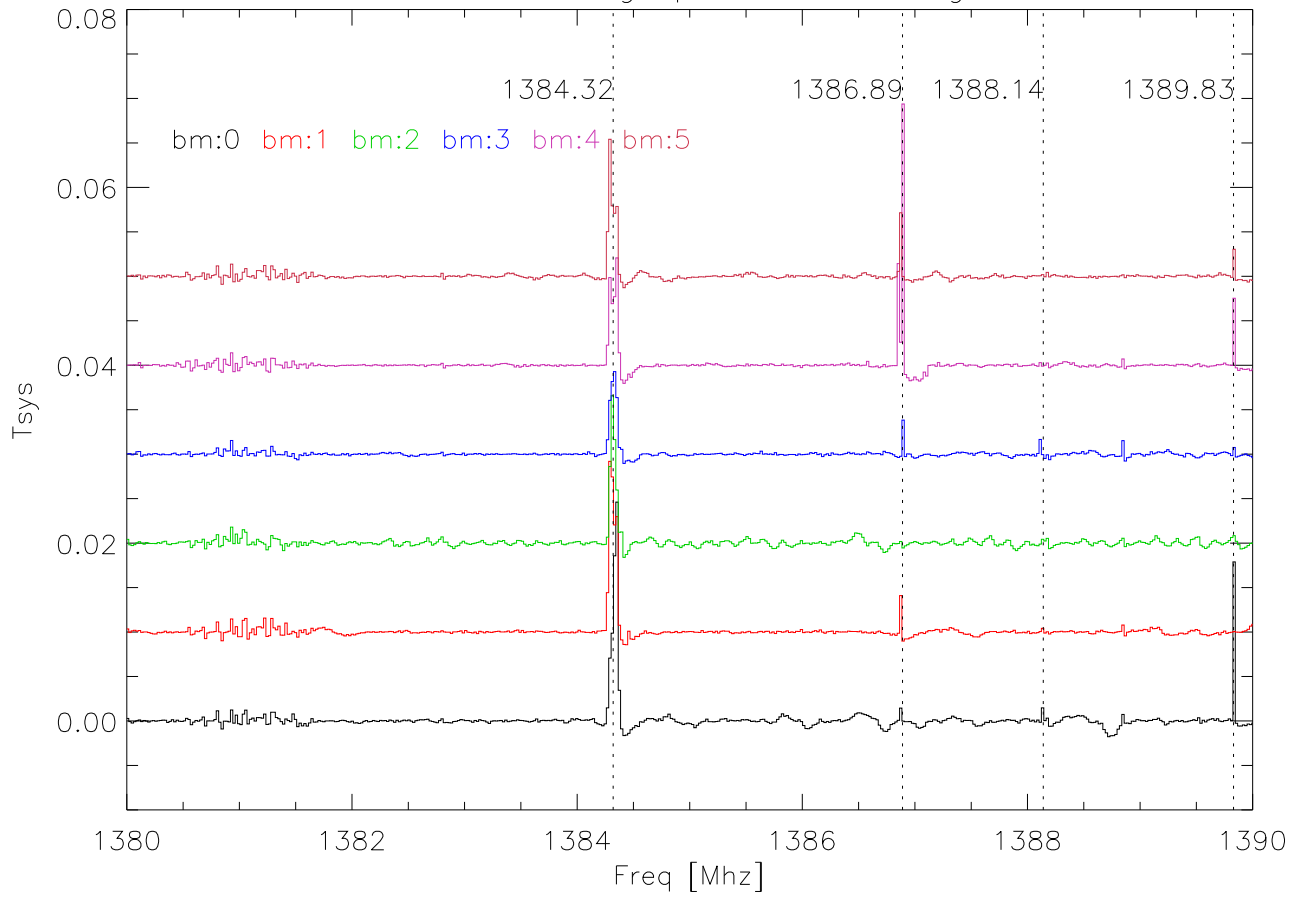

13mar09 a2133 avg spectra entire night. PoIA

13mar09 a2133 avg spectra entire night. PoIB

13mar09 a2133 avg spectra entire night. PoIA

13mar09 a2133 avg spectra entire night. PoIB

13mar09 a2133 avg spectra entire night. PoIA

13mar09 a2133 avg spectra entire night. PoIB