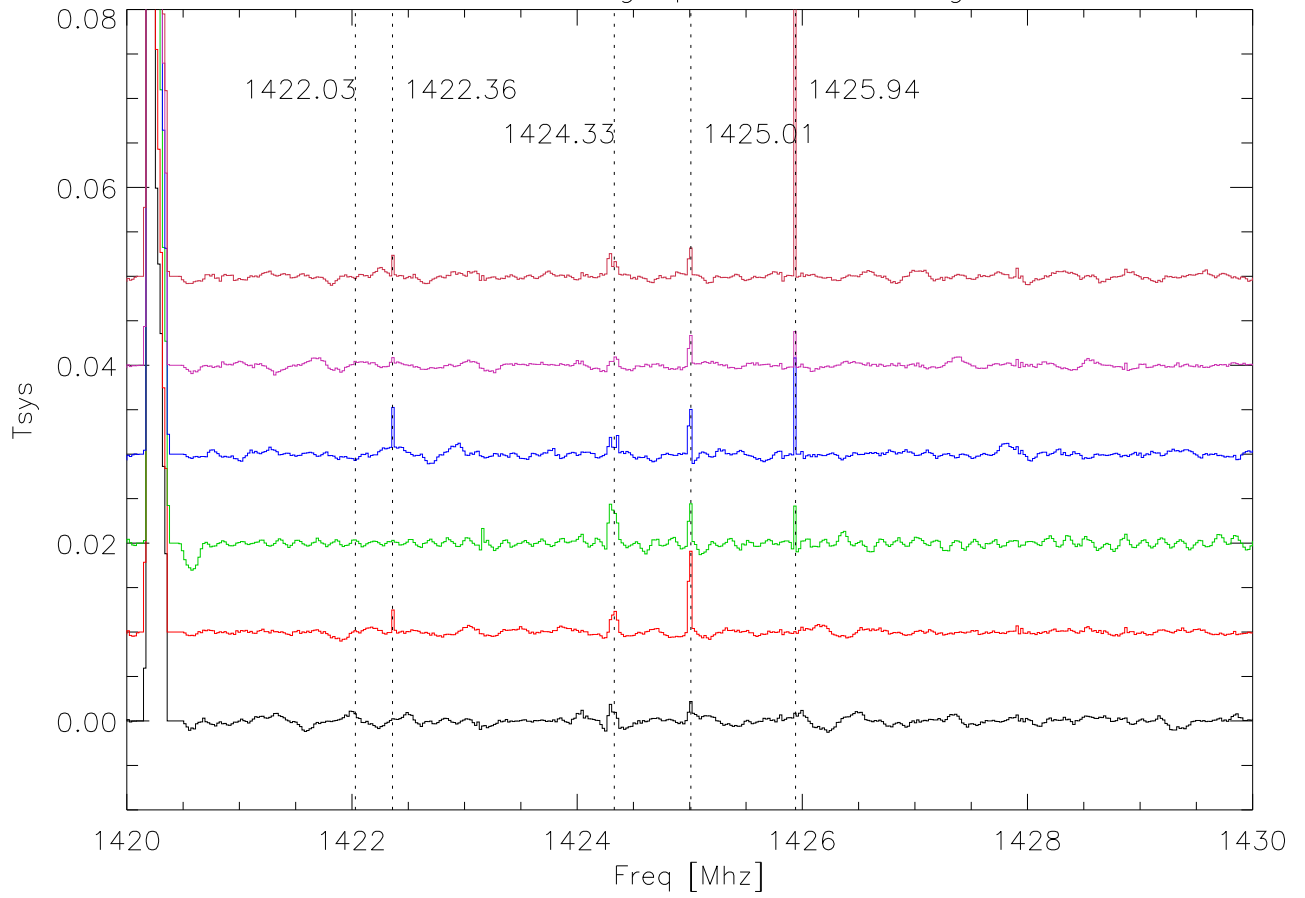

13mar09 a2133 avg spectra entire night. PoIA

13mar09 a2133 avg spectra entire night. PoIB

13mar09 a2133 avg spectra entire night. PoIA

13mar09 a2133 avg spectra entire night. PoIB

13mar09 a2133 avg spectra entire night. PoIA

13mar09 a2133 avg spectra entire night. PoIB