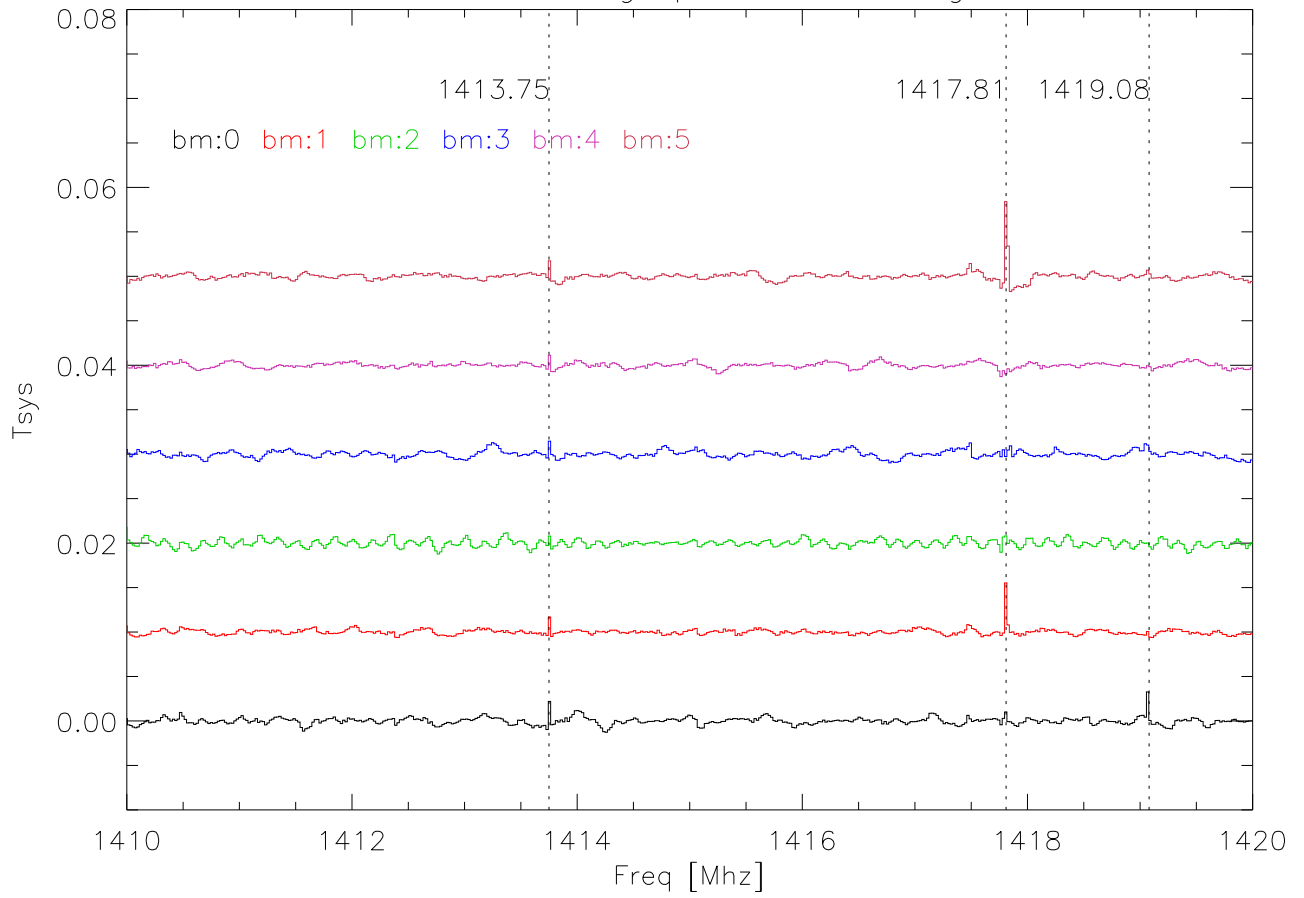

13mar09 a2133 avg spectra entire night. PoIA

13mar09 a2133 avg spectra entire night. PoIB

13mar09 a2133 avg spectra entire night. PoIA

13mar09 a2133 avg spectra entire night. PoIB

13mar09 a2133 avg spectra entire night. PoIA

13mar09 a2133 avg spectra entire night. PoIB