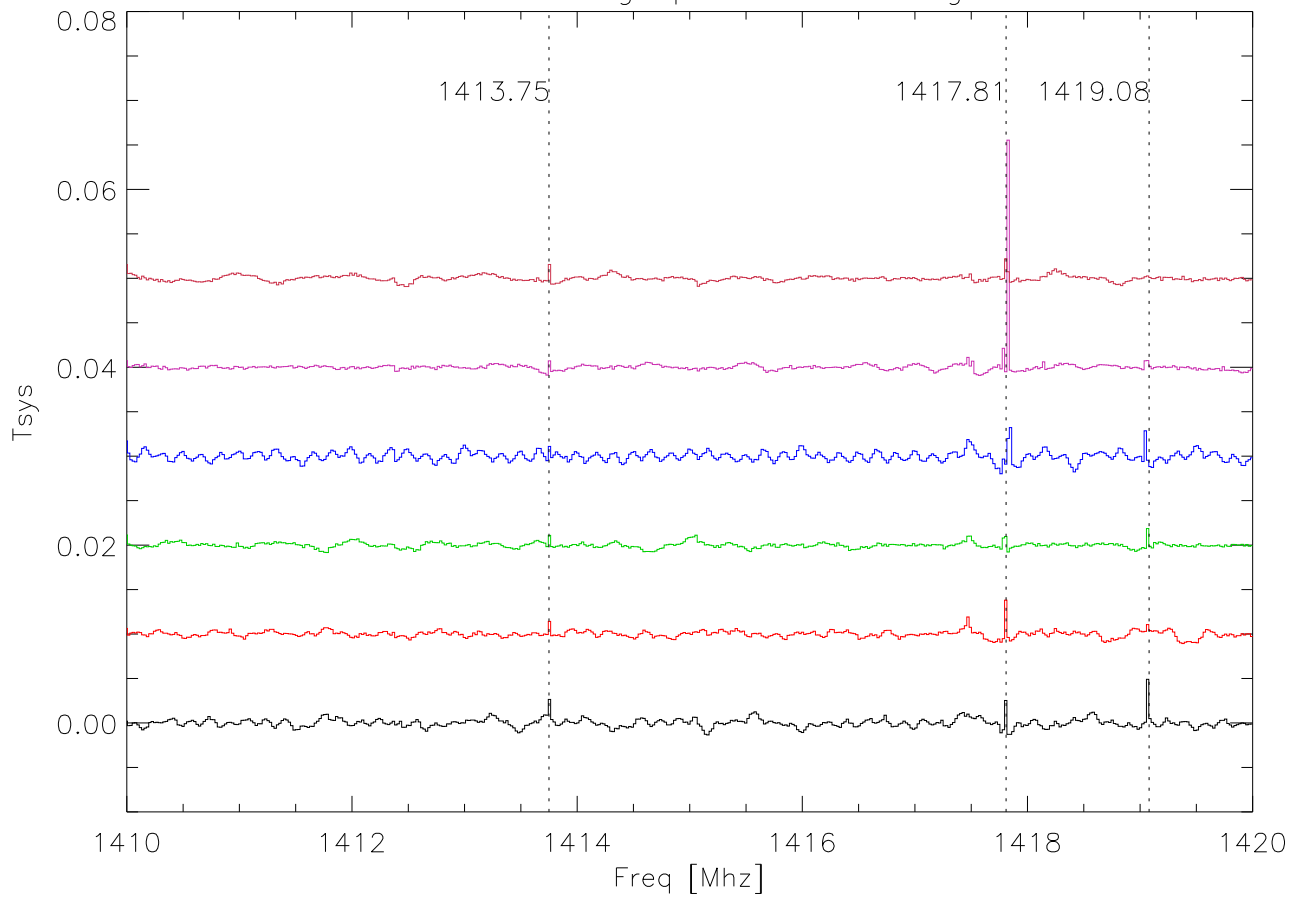

13mar09 a2133 avg spectra entire night. PoIA

13mar09 a2133 avg spectra entire night. PoIB

13mar09 a2133 avg spectra entire night. PoIA

13mar09 a2133 avg spectra entire night. PoIB

13mar09 a2133 avg spectra entire night. PoIA

13mar09 a2133 avg spectra entire night. PoIB