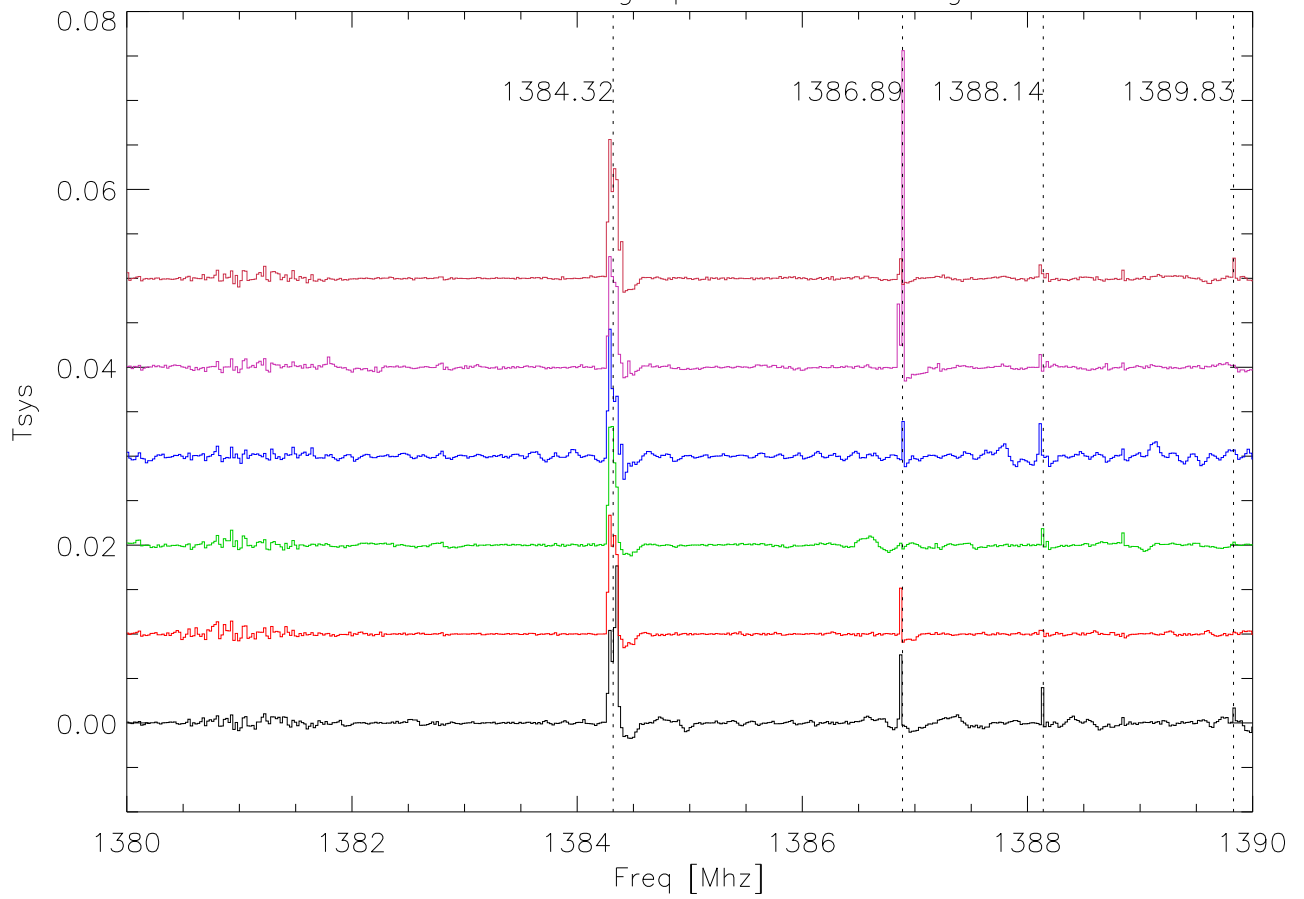

13mar09 a2133 avg spectra entire night. PoIA

13mar09 a2133 avg spectra entire night. PoIB

13mar09 a2133 avg spectra entire night. PoIA

13mar09 a2133 avg spectra entire night. PoIB

13mar09 a2133 avg spectra entire night. PoIA

13mar09 a2133 avg spectra entire night. PoIB