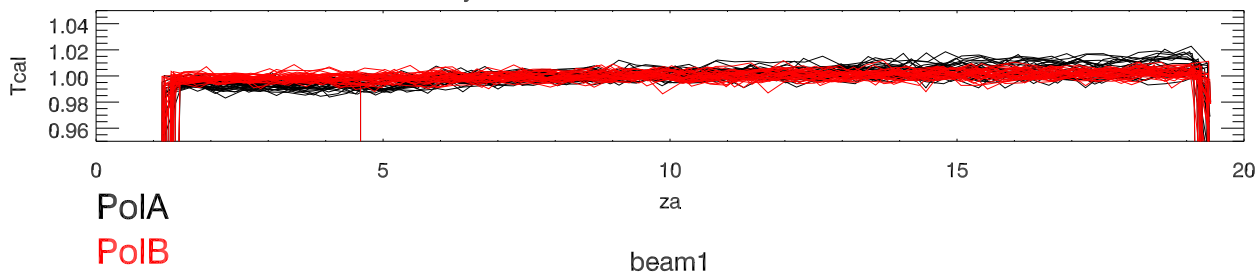

06may12 a2130 alfaCalDeflection vs za beam0

median filter to 12.2 secs