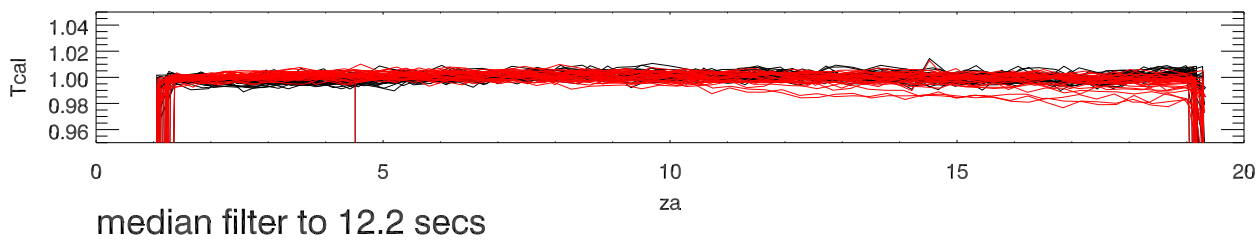

06may12 a2130 alfaCalDeflection vs za beam0

median filter to 12.2 secs