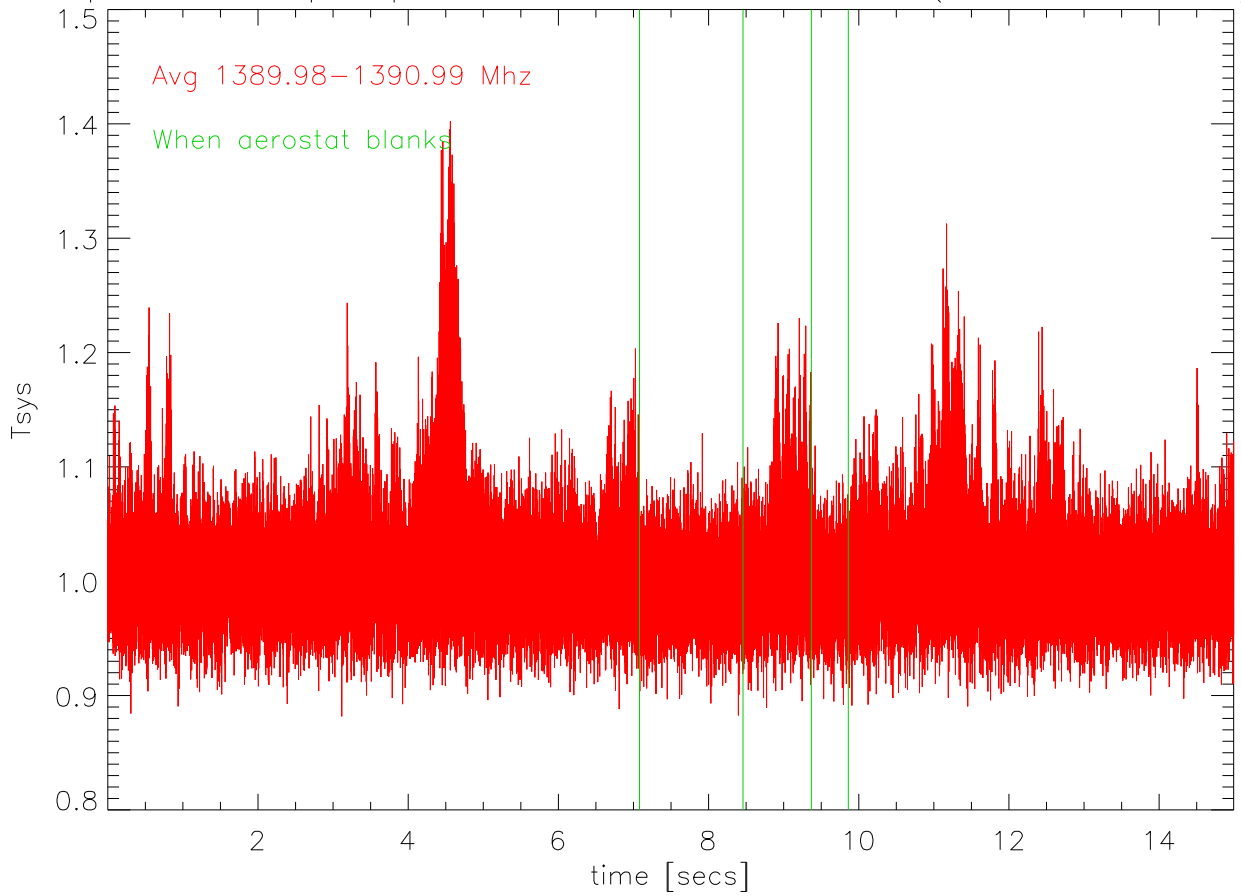

p2473: 11sep09 pwr vs time for 1390 rfi AST=(3:28:00-3:28:15)

overplot pwr 1390 rfi with Aerostat aliases @ 1358,1373