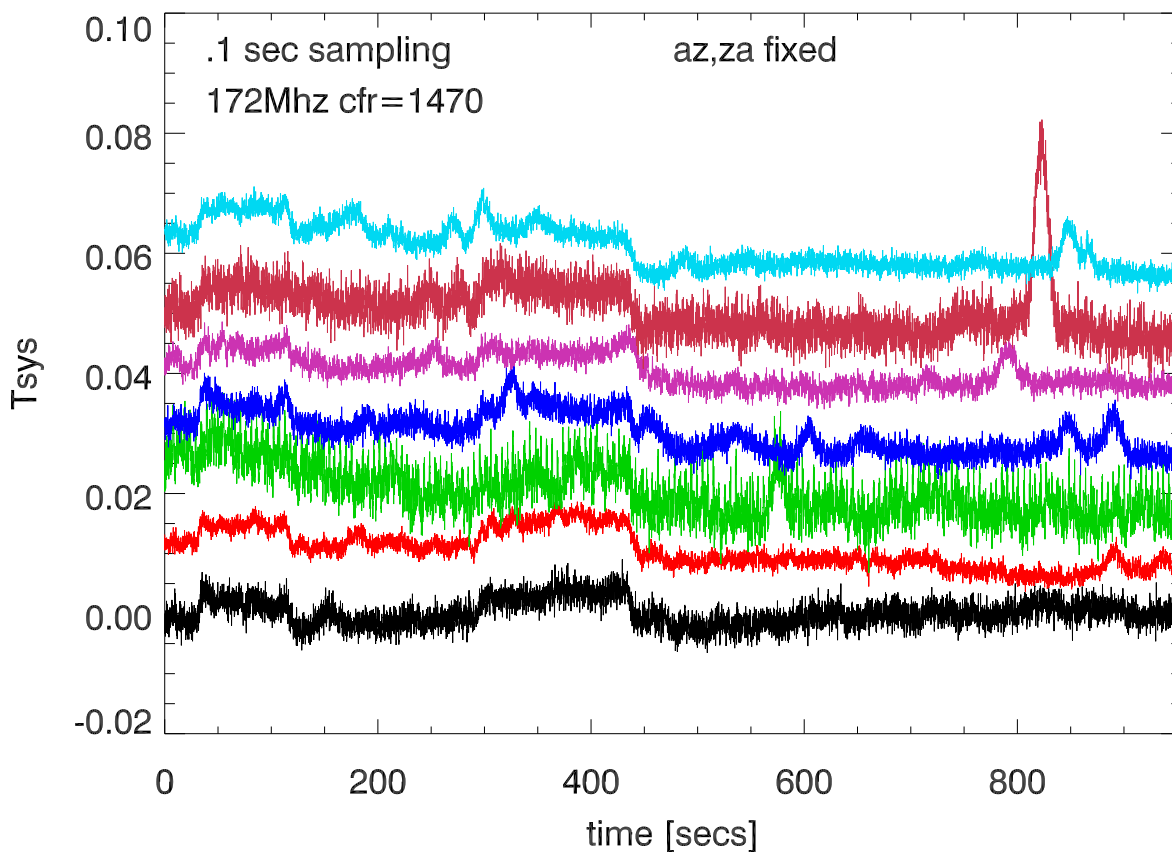

08feb11 alfa total power vs time for 7 beams. PoIA

PoIB

08feb11 alfa total power vs time for 7 beams. PoIA

PoIB

08feb11 Spectrum of alfa total power. PoIA

PoIB