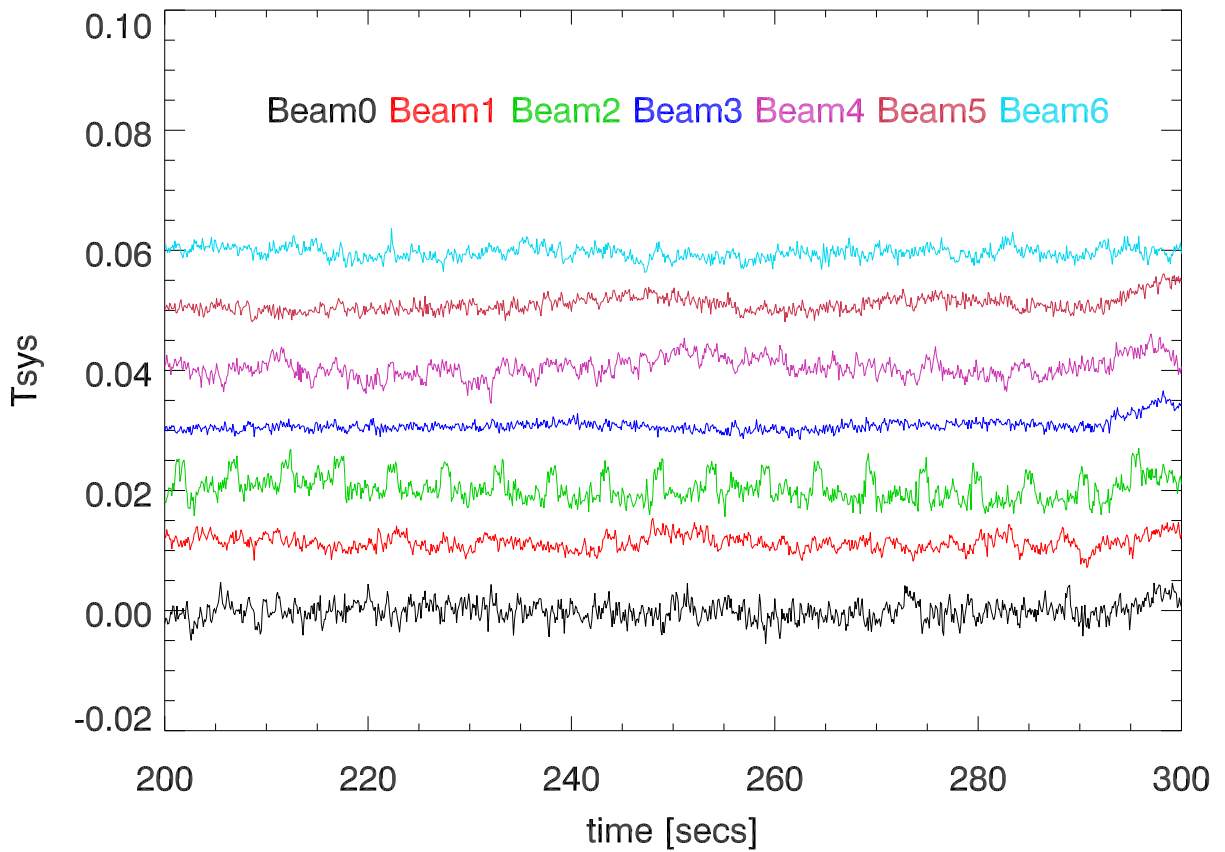

08feb11 alfa total power vs time for 7 beams. PoIA

PoIB

08feb11 alfa total power vs time for 7 beams. PoIA

PoIB

08feb11 Spectrum of alfa total power. PoIA

PoIB