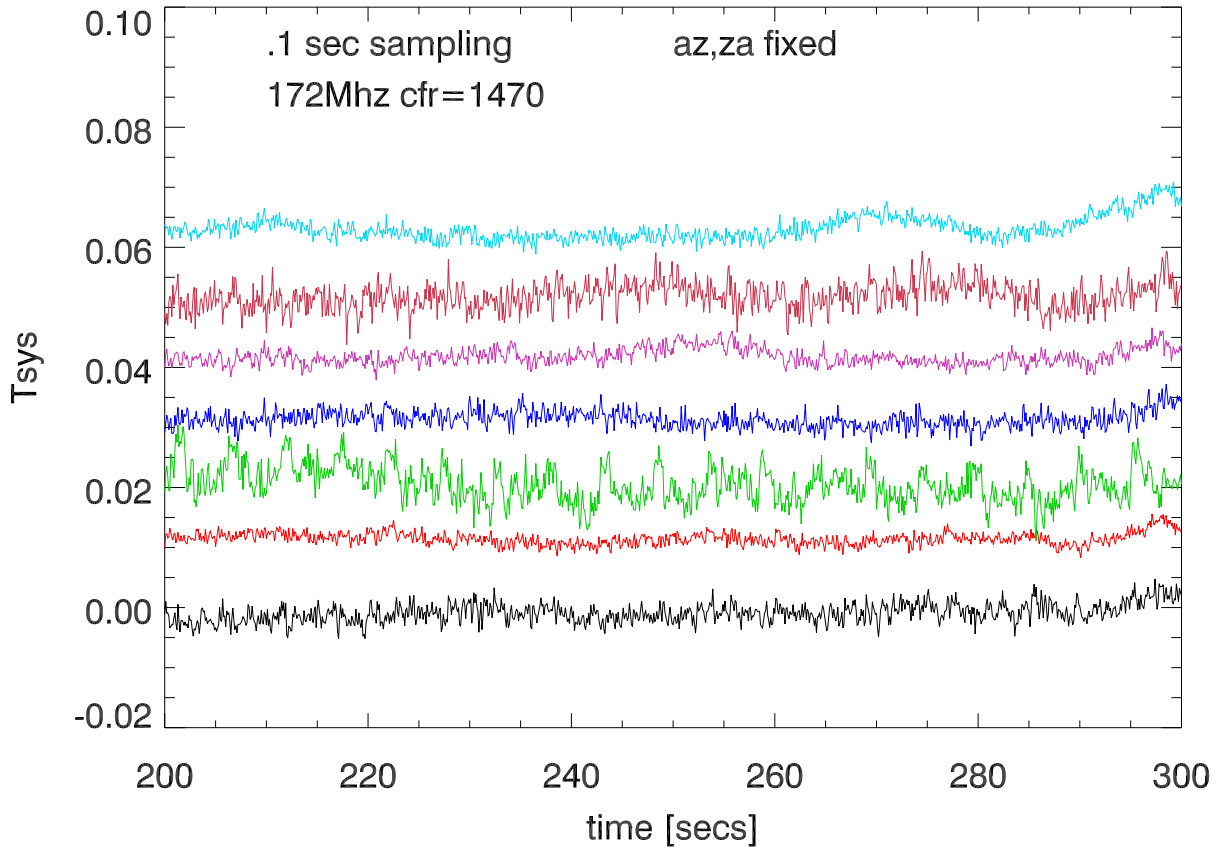

08feb11 alfa total power vs time for 7 beams. PoIA

PoIB

08feb11 alfa total power vs time for 7 beams. PoIA

PoIB

08feb11 Spectrum of alfa total power. PoIA

PoIB