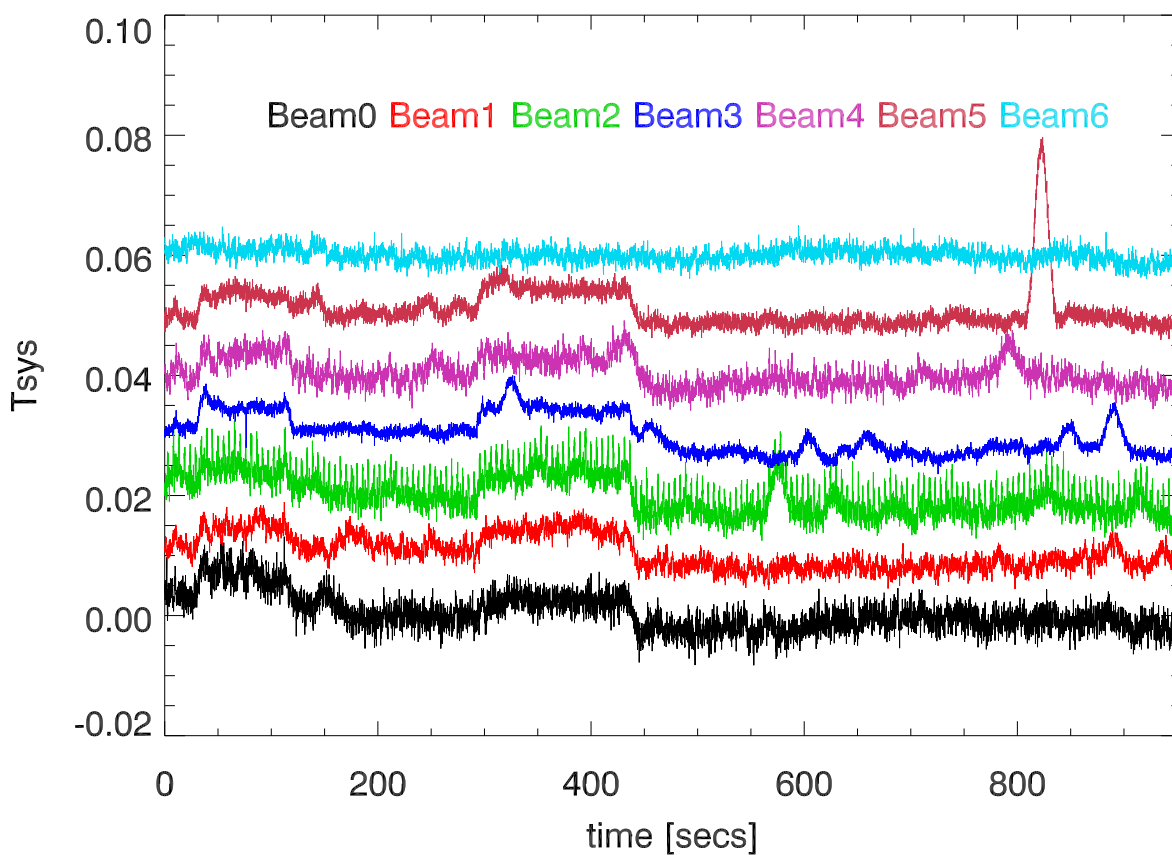

08feb11 alfa total power vs time for 7 beams. PoIA

PoIB

08feb11 alfa total power vs time for 7 beams. PoIA

PoIB

08feb11 Spectrum of alfa total power. PoIA

PoIB