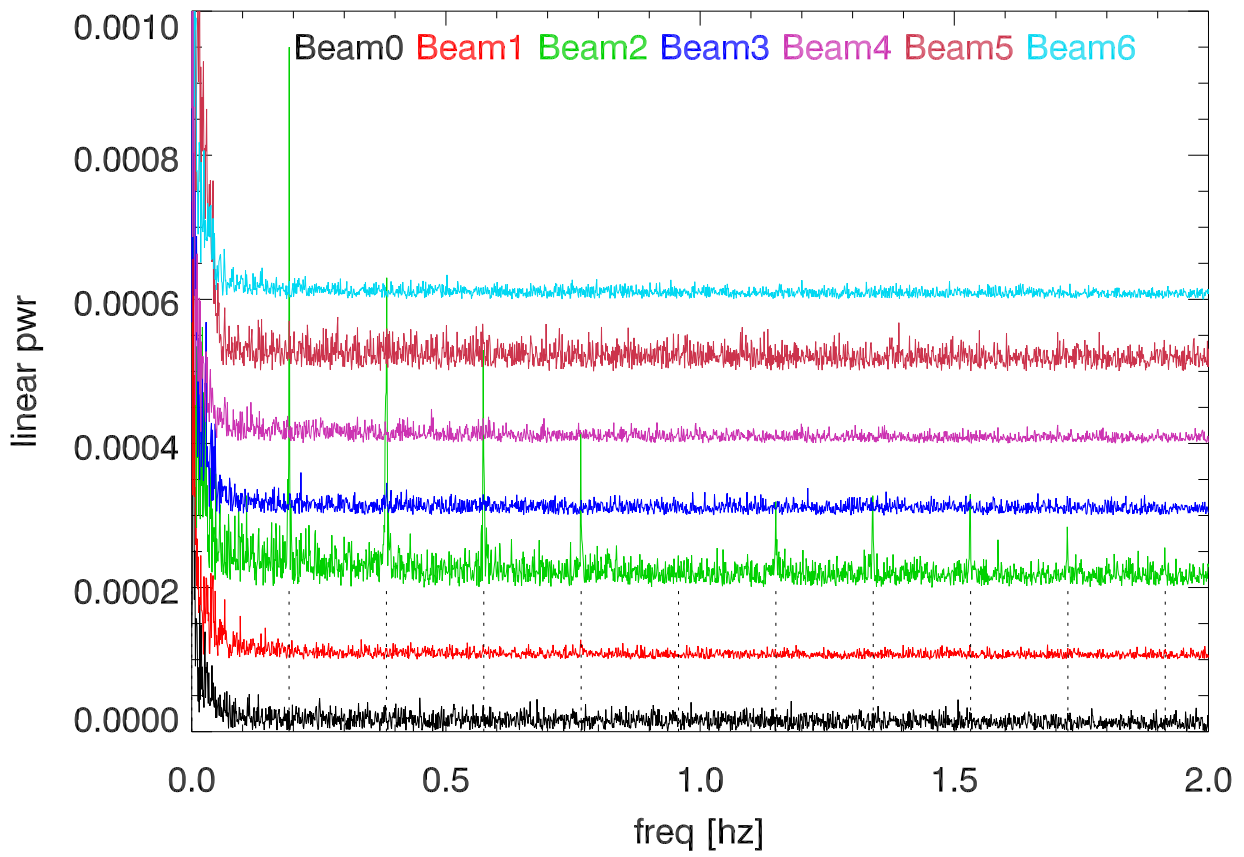

08feb11 alfa total power vs time for 7 beams. PoIA

PoIB

08feb11 alfa total power vs time for 7 beams. PoIA

PoIB

08feb11 Spectrum of alfa total power. PoIA

PoIB