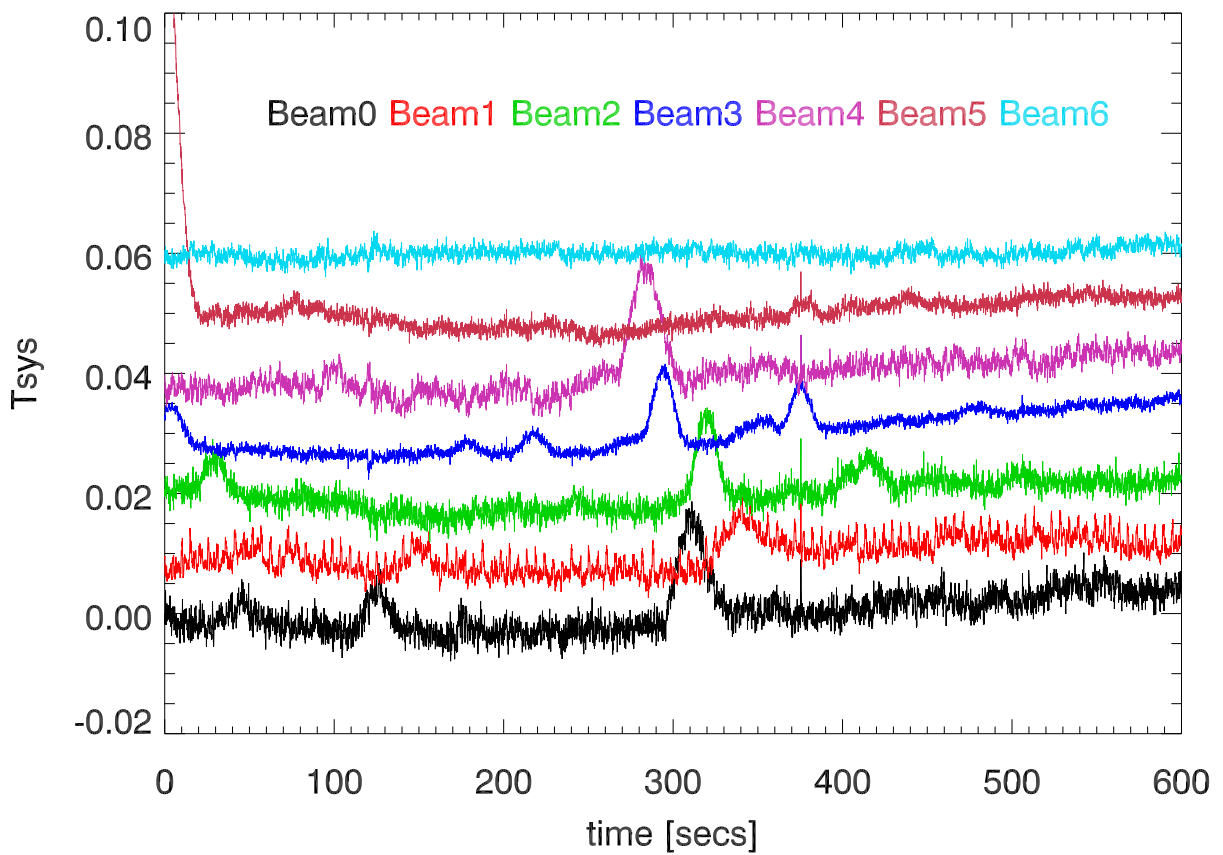

16feb11 alfa total power vs time for 7 beams. PoIA DewarMonOn

PoIB

# 16feb11 alfa total power vs time for 7 beams. PoIA DewarMonOn