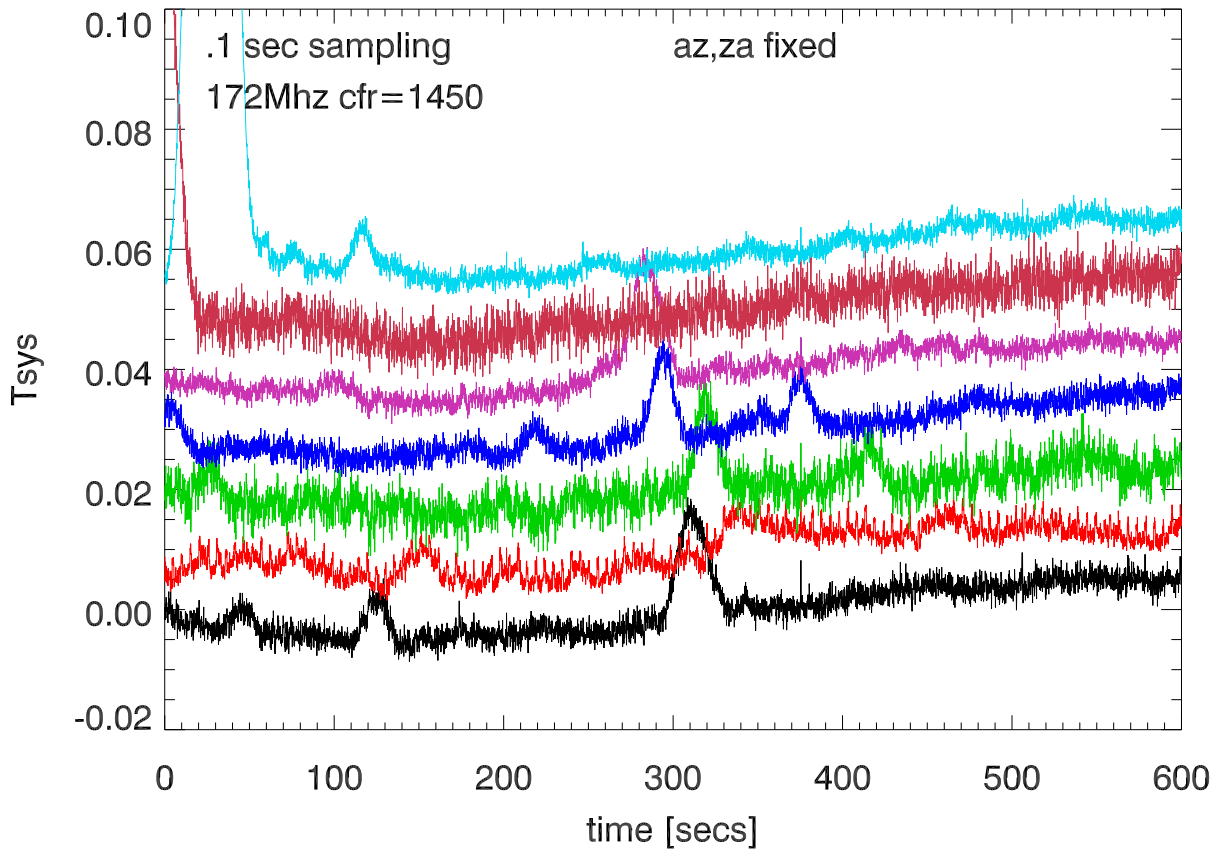

16feb11 alfa total power vs time for 7 beams. PoIA DewarMonOn