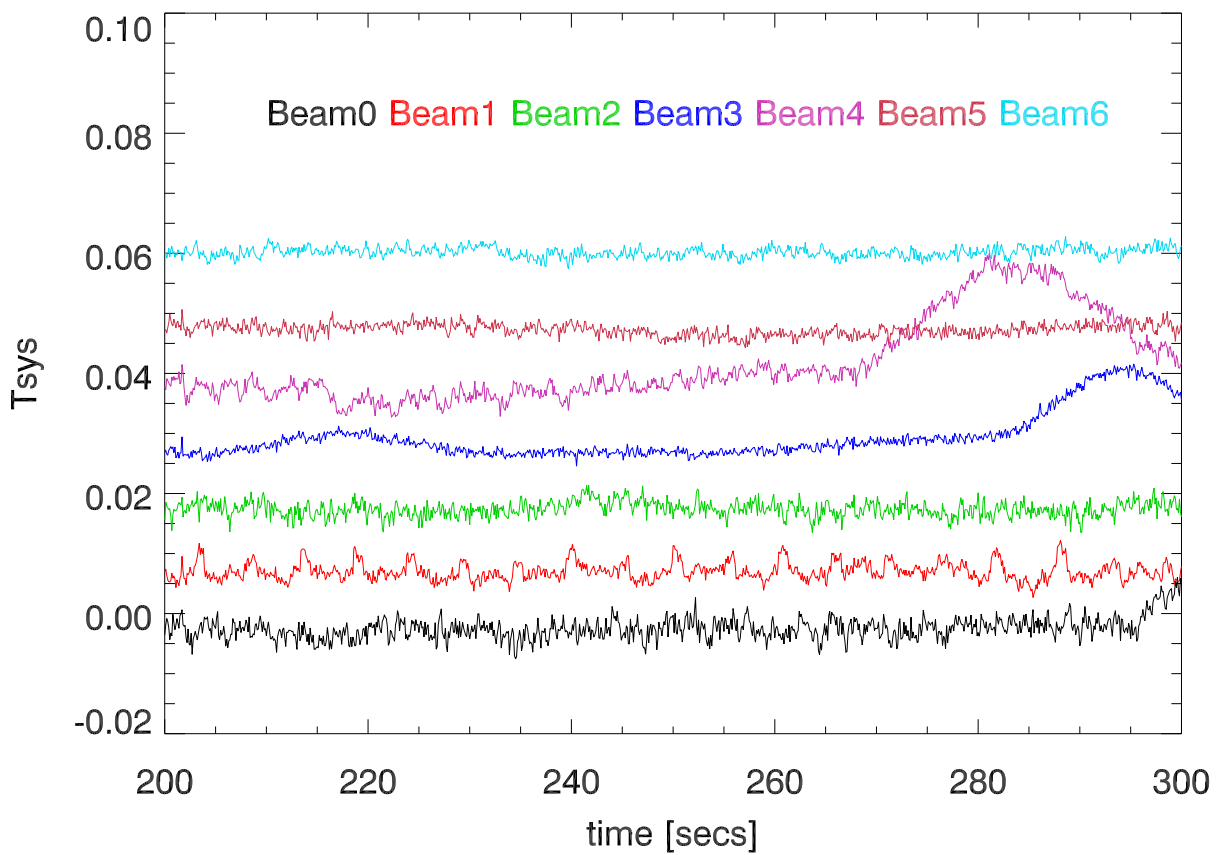

16feb11 Spectrum of alfa total power. PoIA DewarMonOn

PoIB