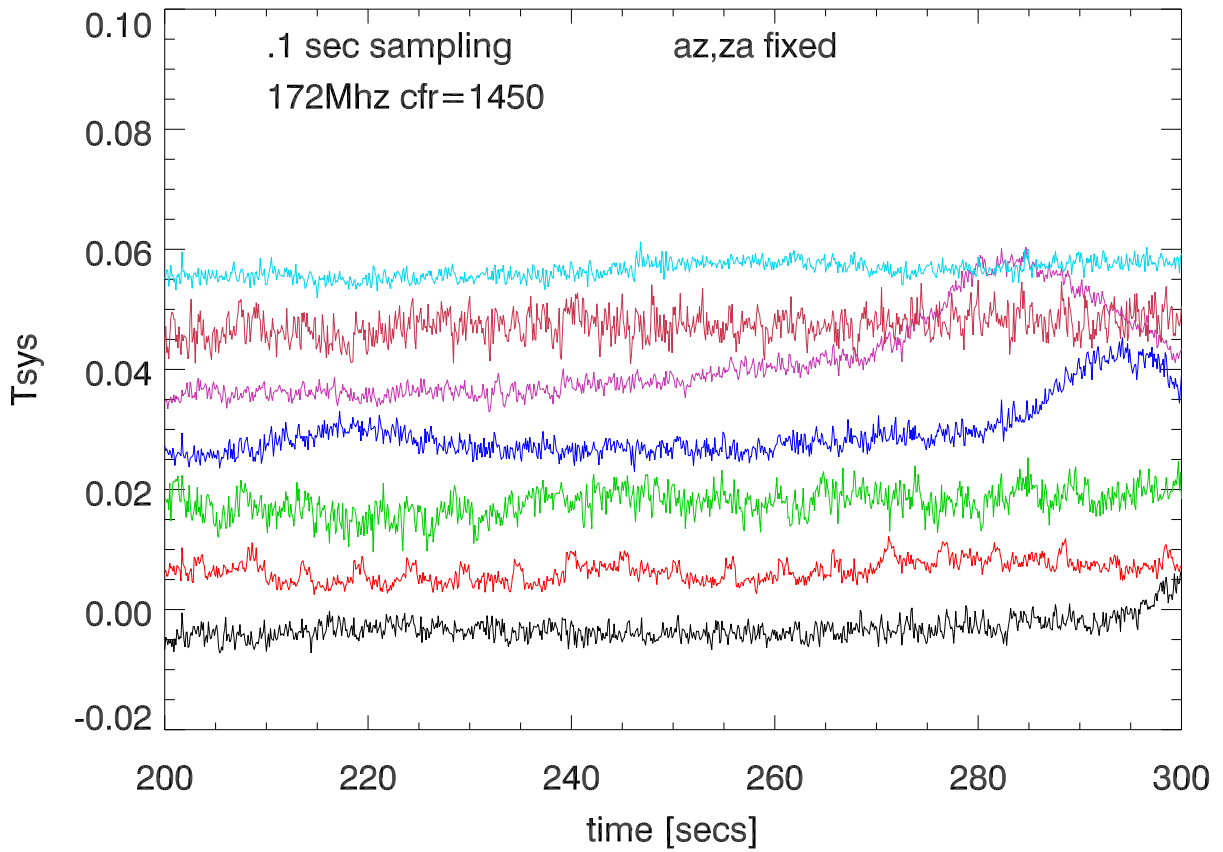

# 16feb11 alfa total power vs time for 7 beams. PoIA DewarMonOn