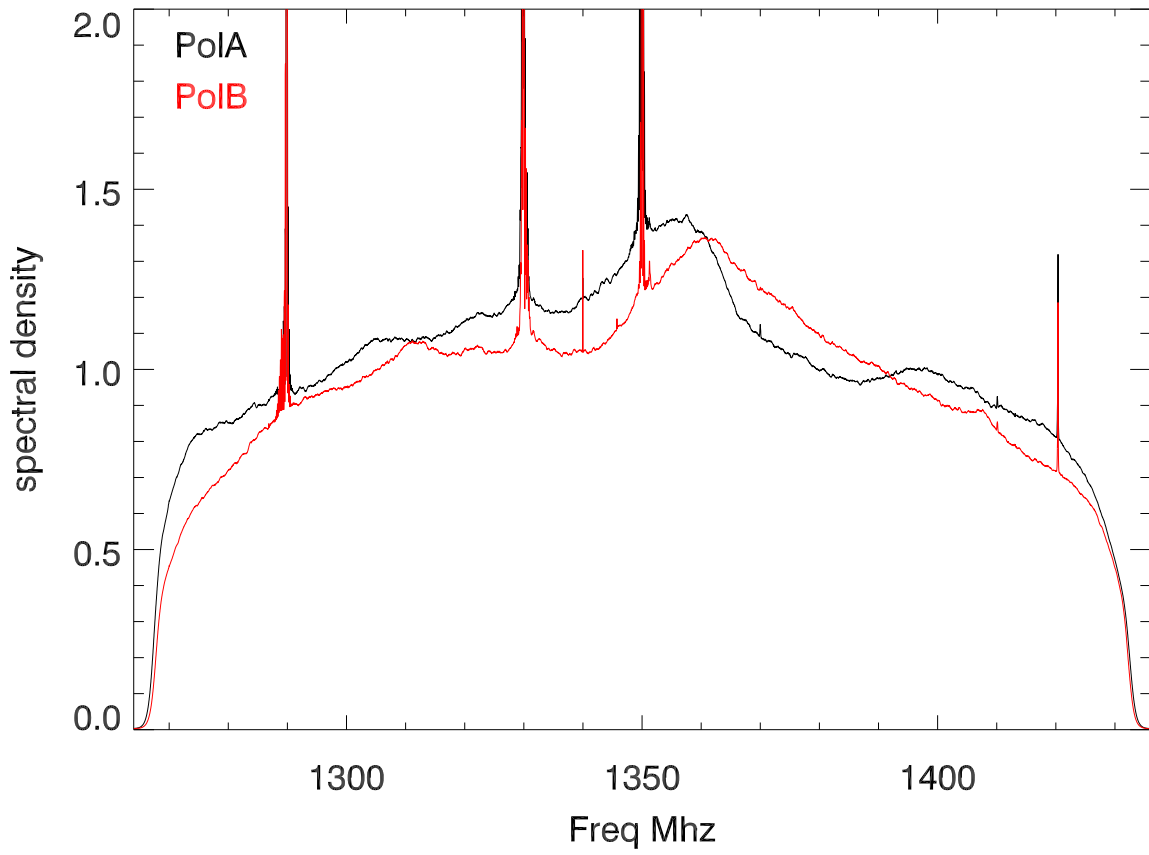

27sep10 lbw Cfr_1200. 300 sec average spectra

rms/mean by channel. 3000 .1 second integrations

27sep10 lbw Cfr_1350. 300 sec average spectra

rms/mean by channel. 3000 .1 second integrations

27sep10 lbw Cfr_1500. 300 sec average spectra

rms/mean by channel. 3000 .1 second integrations

27sep10 lbw Cfr_1650. 300 sec average spectra

rms/mean by channel. 3000 .1 second integrations