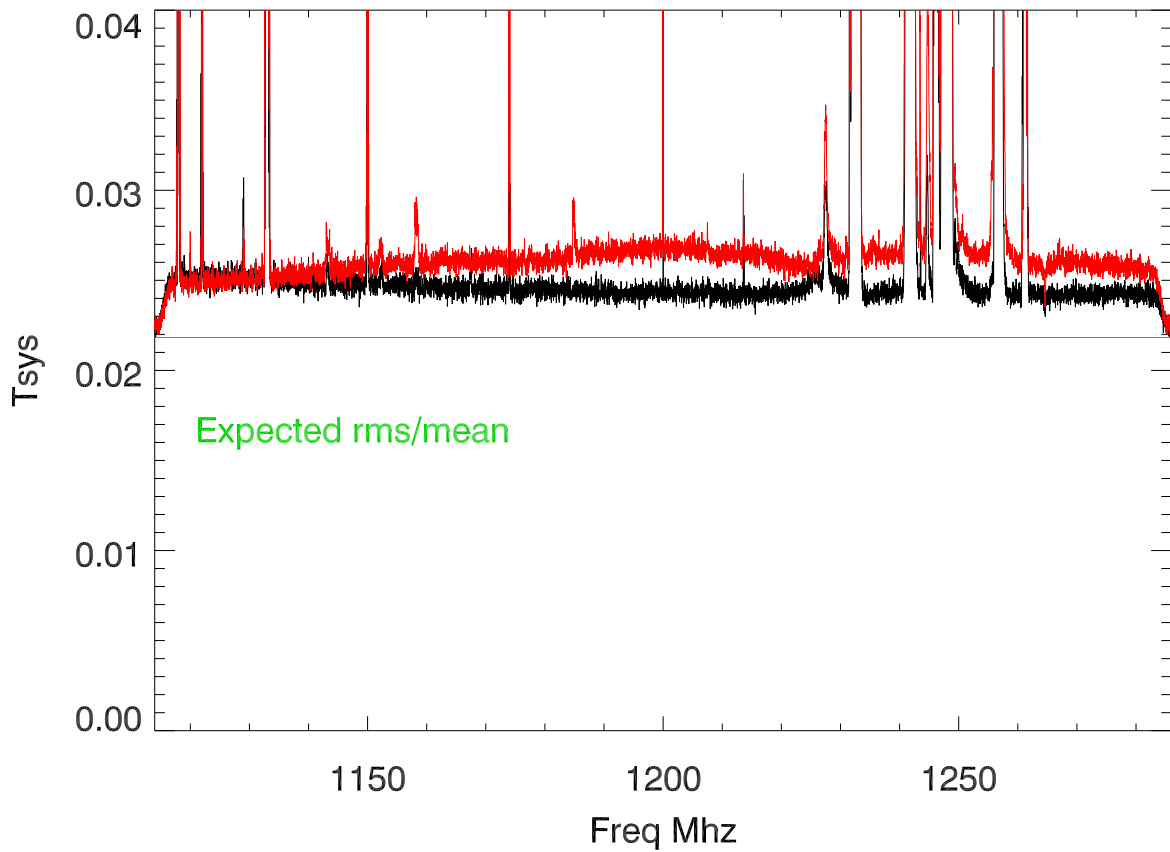

27sep10 lbw Cfr_1200. 300 sec average spectra

rms/mean by channel. 3000 .1 second integrations

27sep10 lbw Cfr_1350. 300 sec average spectra

rms/mean by channel. 3000 .1 second integrations

27sep10 lbw Cfr_1500. 300 sec average spectra

rms/mean by channel. 3000 .1 second integrations

27sep10 lbw Cfr_1650. 300 sec average spectra

rms/mean by channel. 3000 .1 second integrations