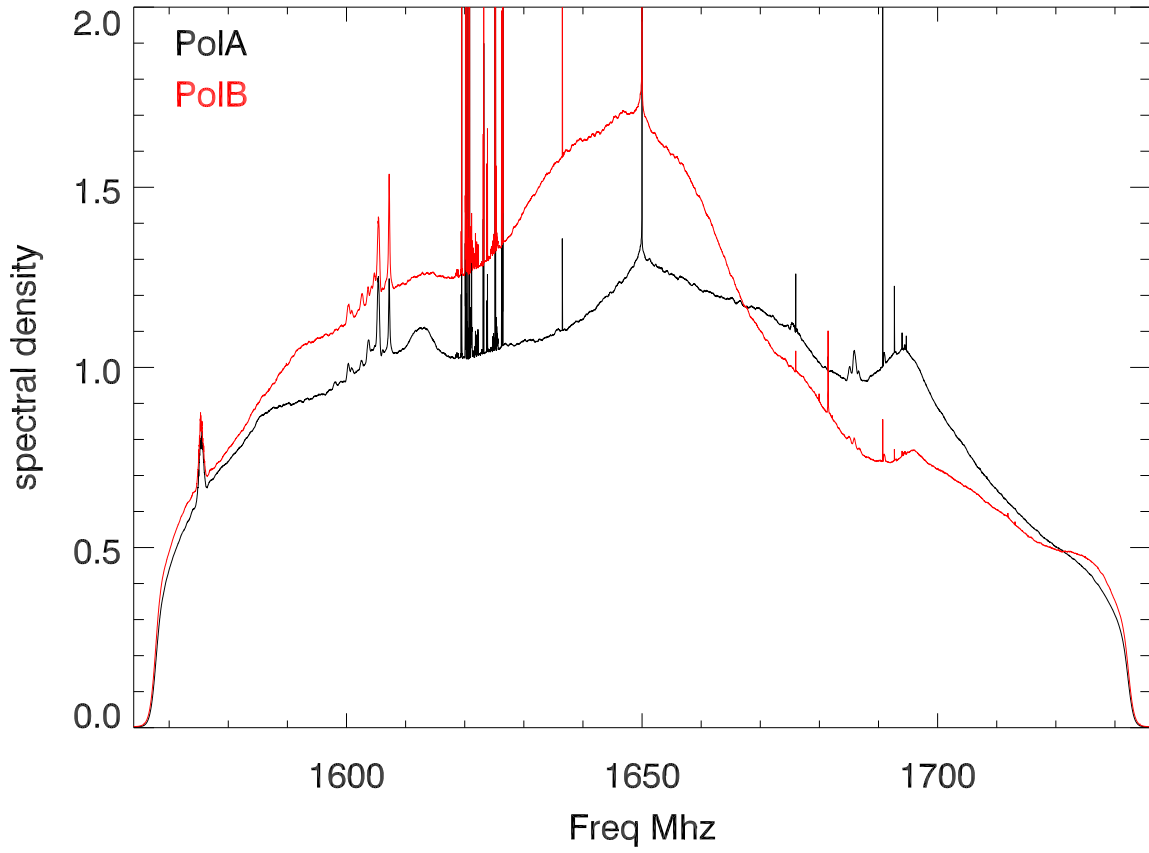

27sep10 lbw Cfr_1200. 300 sec average spectra

rms/mean by channel. 3000 .1 second integrations

27sep10 lbw Cfr_1350. 300 sec average spectra

rms/mean by channel. 3000 .1 second integrations

27sep10 lbw Cfr_1500. 300 sec average spectra

rms/mean by channel. 3000 .1 second integrations

27sep10 lbw Cfr_1650. 300 sec average spectra

rms/mean by channel. 3000 .1 second integrations