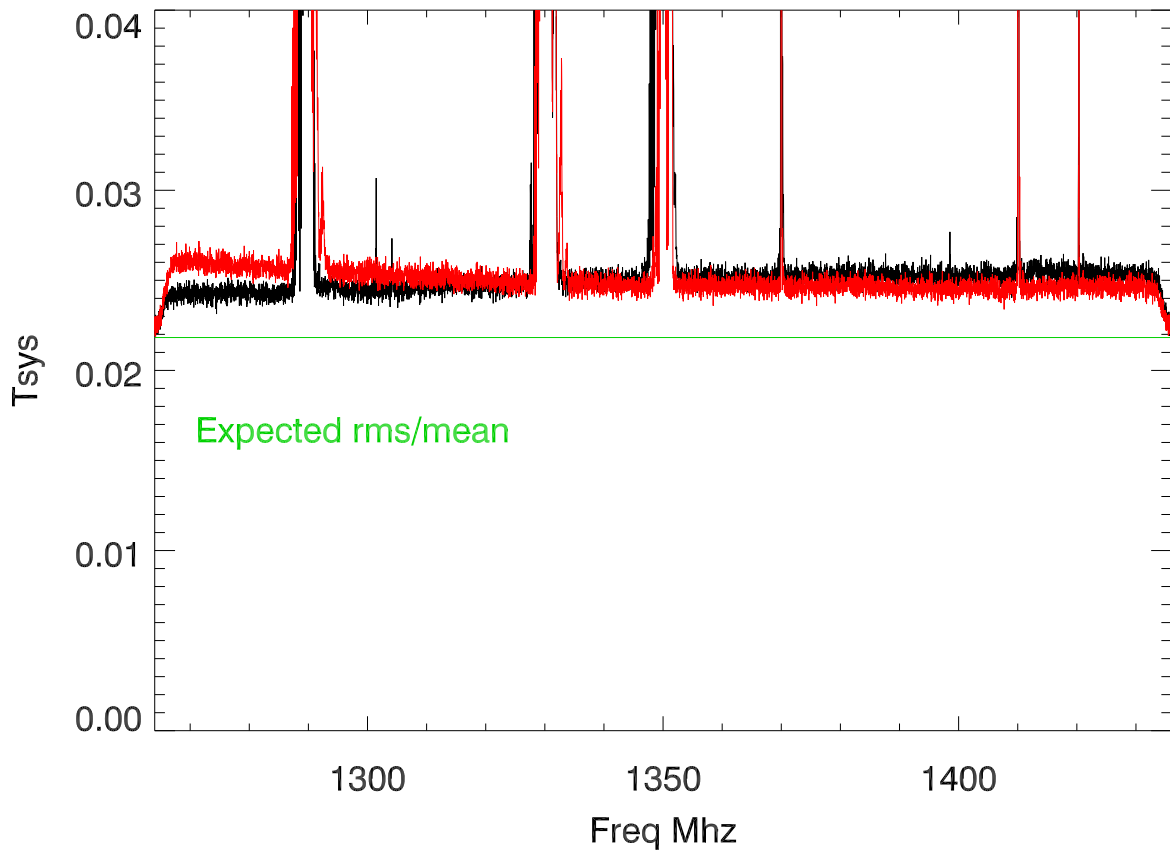

27sep10 lbw Cfr_1200. 300 sec average spectra

rms/mean by channel. 3000 .1 second integrations

27sep10 lbw Cfr_1350. 300 sec average spectra

rms/mean by channel. 3000 .1 second integrations

27sep10 lbw Cfr_1500. 300 sec average spectra

rms/mean by channel. 3000 .1 second integrations

27sep10 lbw Cfr_1650. 300 sec average spectra

rms/mean by channel. 3000 .1 second integrations