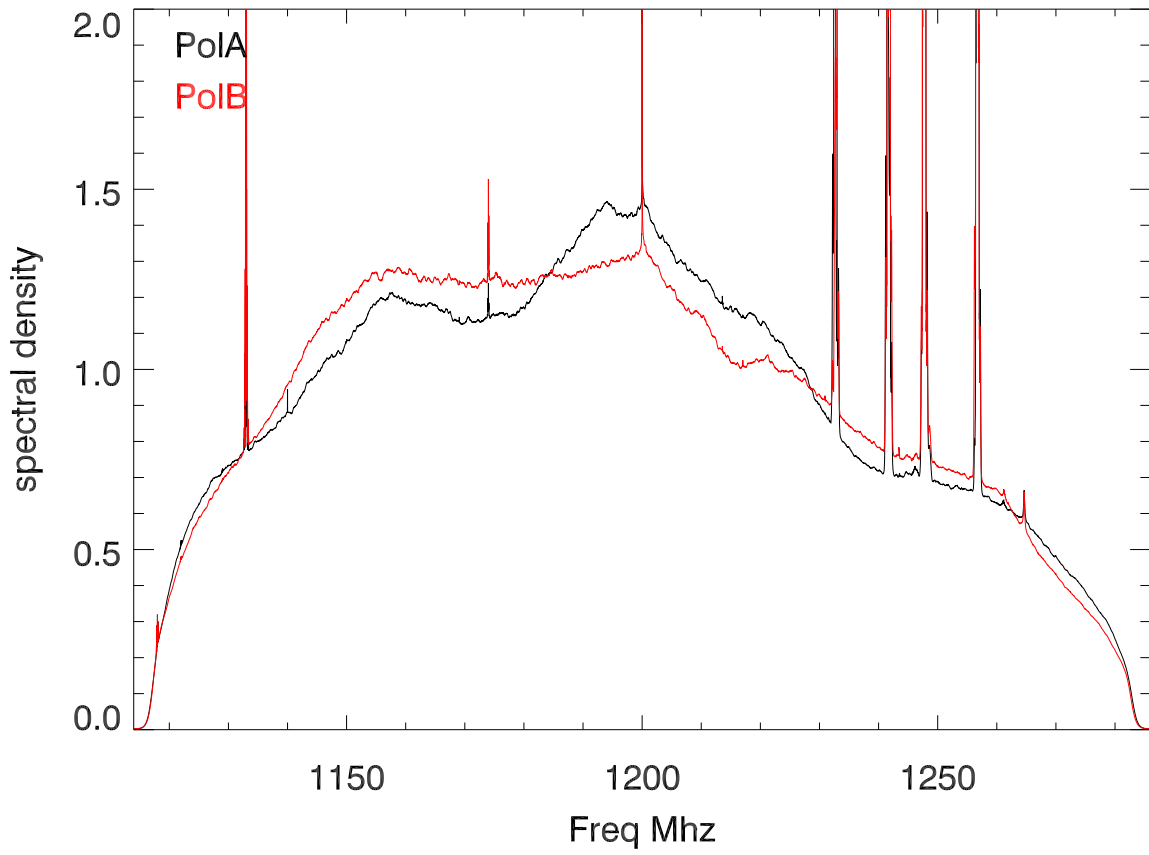

27sep10 lbw Cfr_1200. 300 sec average spectra

rms/mean by channel. 3000 .1 second integrations

27sep10 lbw Cfr_1350. 300 sec average spectra

rms/mean by channel. 3000 .1 second integrations

27sep10 lbw Cfr_1500. 300 sec average spectra

rms/mean by channel. 3000 .1 second integrations

27sep10 lbw Cfr_1650. 300 sec average spectra

rms/mean by channel. 3000 .1 second integrations