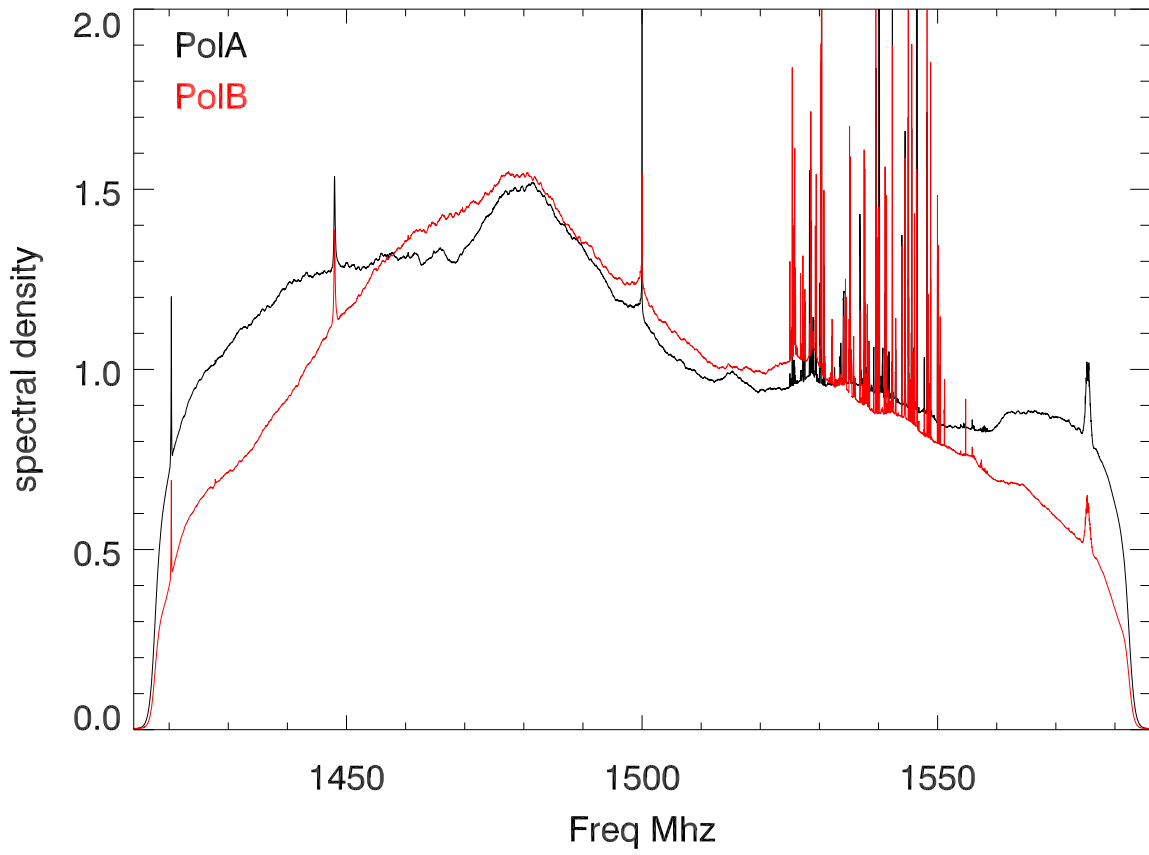

27sep10 lbw Cfr_1200. 300 sec average spectra

rms/mean by channel. 3000 .1 second integrations

27sep10 lbw Cfr_1350. 300 sec average spectra

rms/mean by channel. 3000 .1 second integrations

27sep10 lbw Cfr_1500. 300 sec average spectra

rms/mean by channel. 3000 .1 second integrations

27sep10 lbw Cfr_1650. 300 sec average spectra

rms/mean by channel. 3000 .1 second integrations