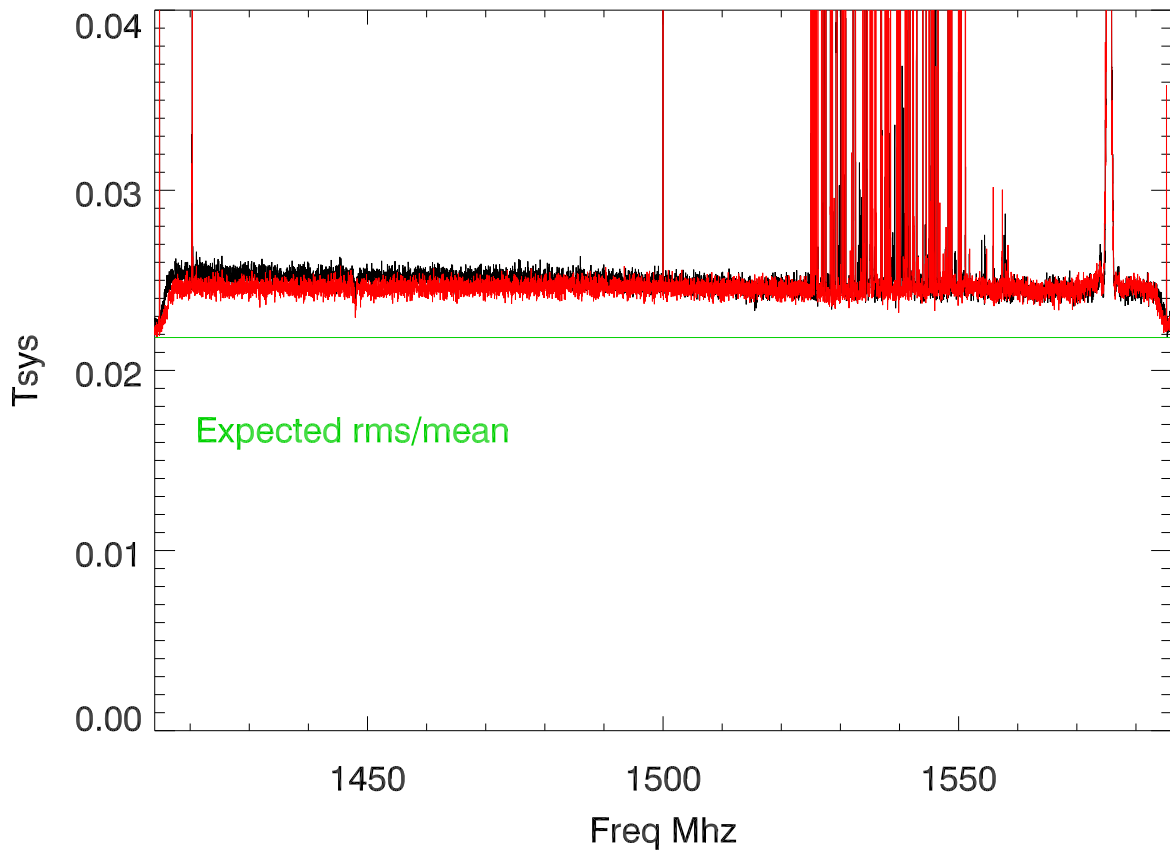

27sep10 lbw Cfr_1200. 300 sec average spectra

rms/mean by channel. 3000 .1 second integrations

27sep10 lbw Cfr_1350. 300 sec average spectra

rms/mean by channel. 3000 .1 second integrations

27sep10 lbw Cfr_1500. 300 sec average spectra

rms/mean by channel. 3000 .1 second integrations

27sep10 lbw Cfr_1650. 300 sec average spectra

rms/mean by channel. 3000 .1 second integrations